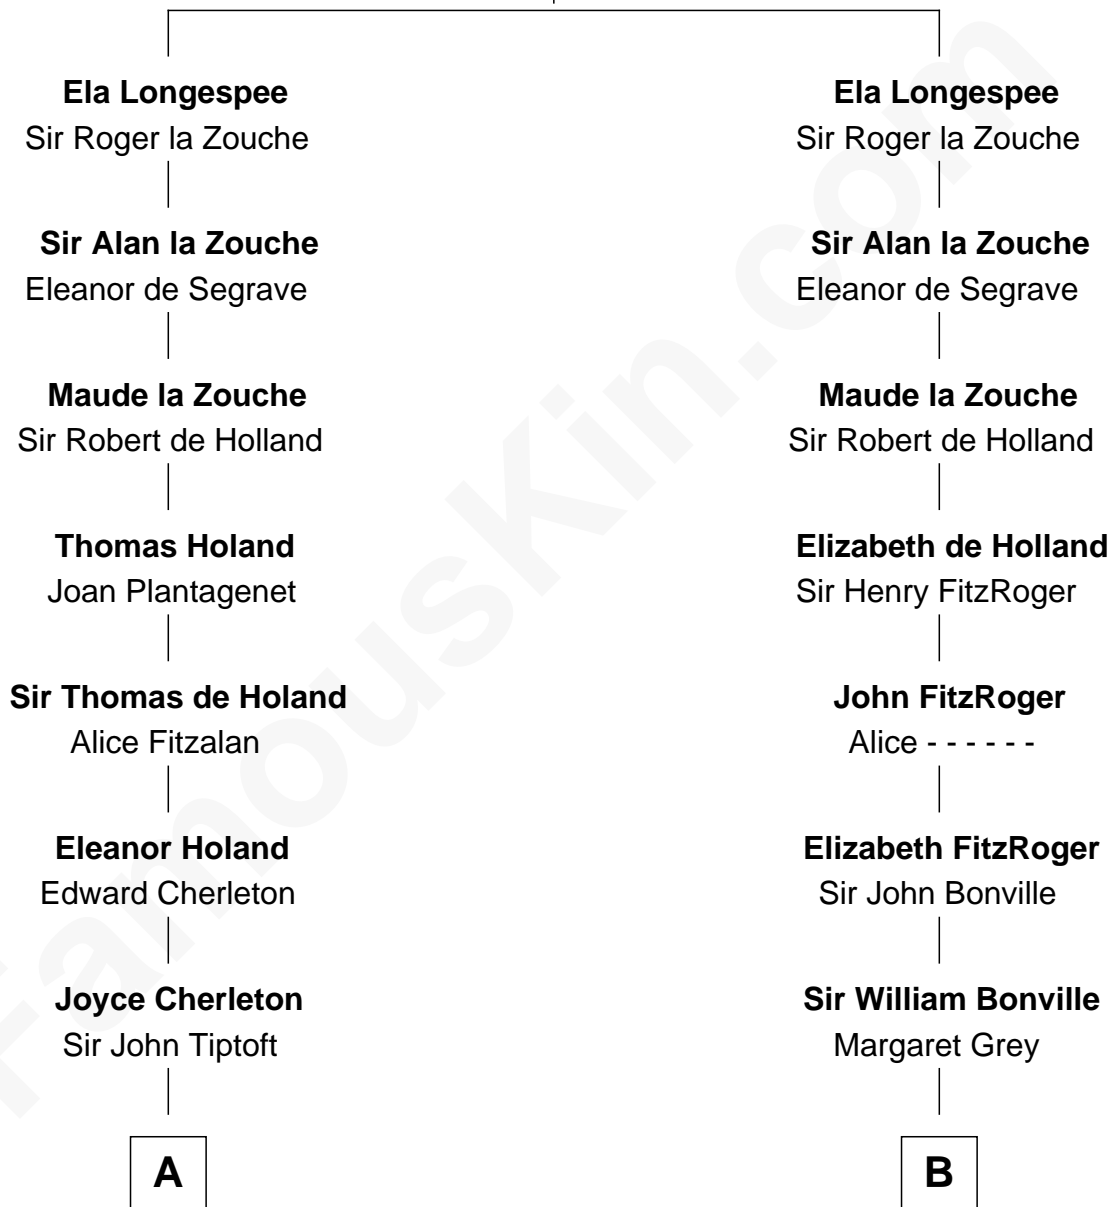

# FamousKin.com Relationship Chart of

**John Kerry**

*68th U.S. Secretary of State*

**17th cousin 4 times removed of**

**Thomas Nelson**

*Signer of the Declaration of Independence*

**Stephen Longespee**  
Emmeline de Ridelisford

**C**

Robert Charles Winthrop  
Elizabeth Cabot Blanchard

Robert Charles Winthrop  
Elizabeth Mason

Margaret Tyndal Winthrop  
James Grant Forbes

Rosemary Isabel Forbes  
Richard John Kerry

**John Kerry**  
*68th U.S. Secretary of State*