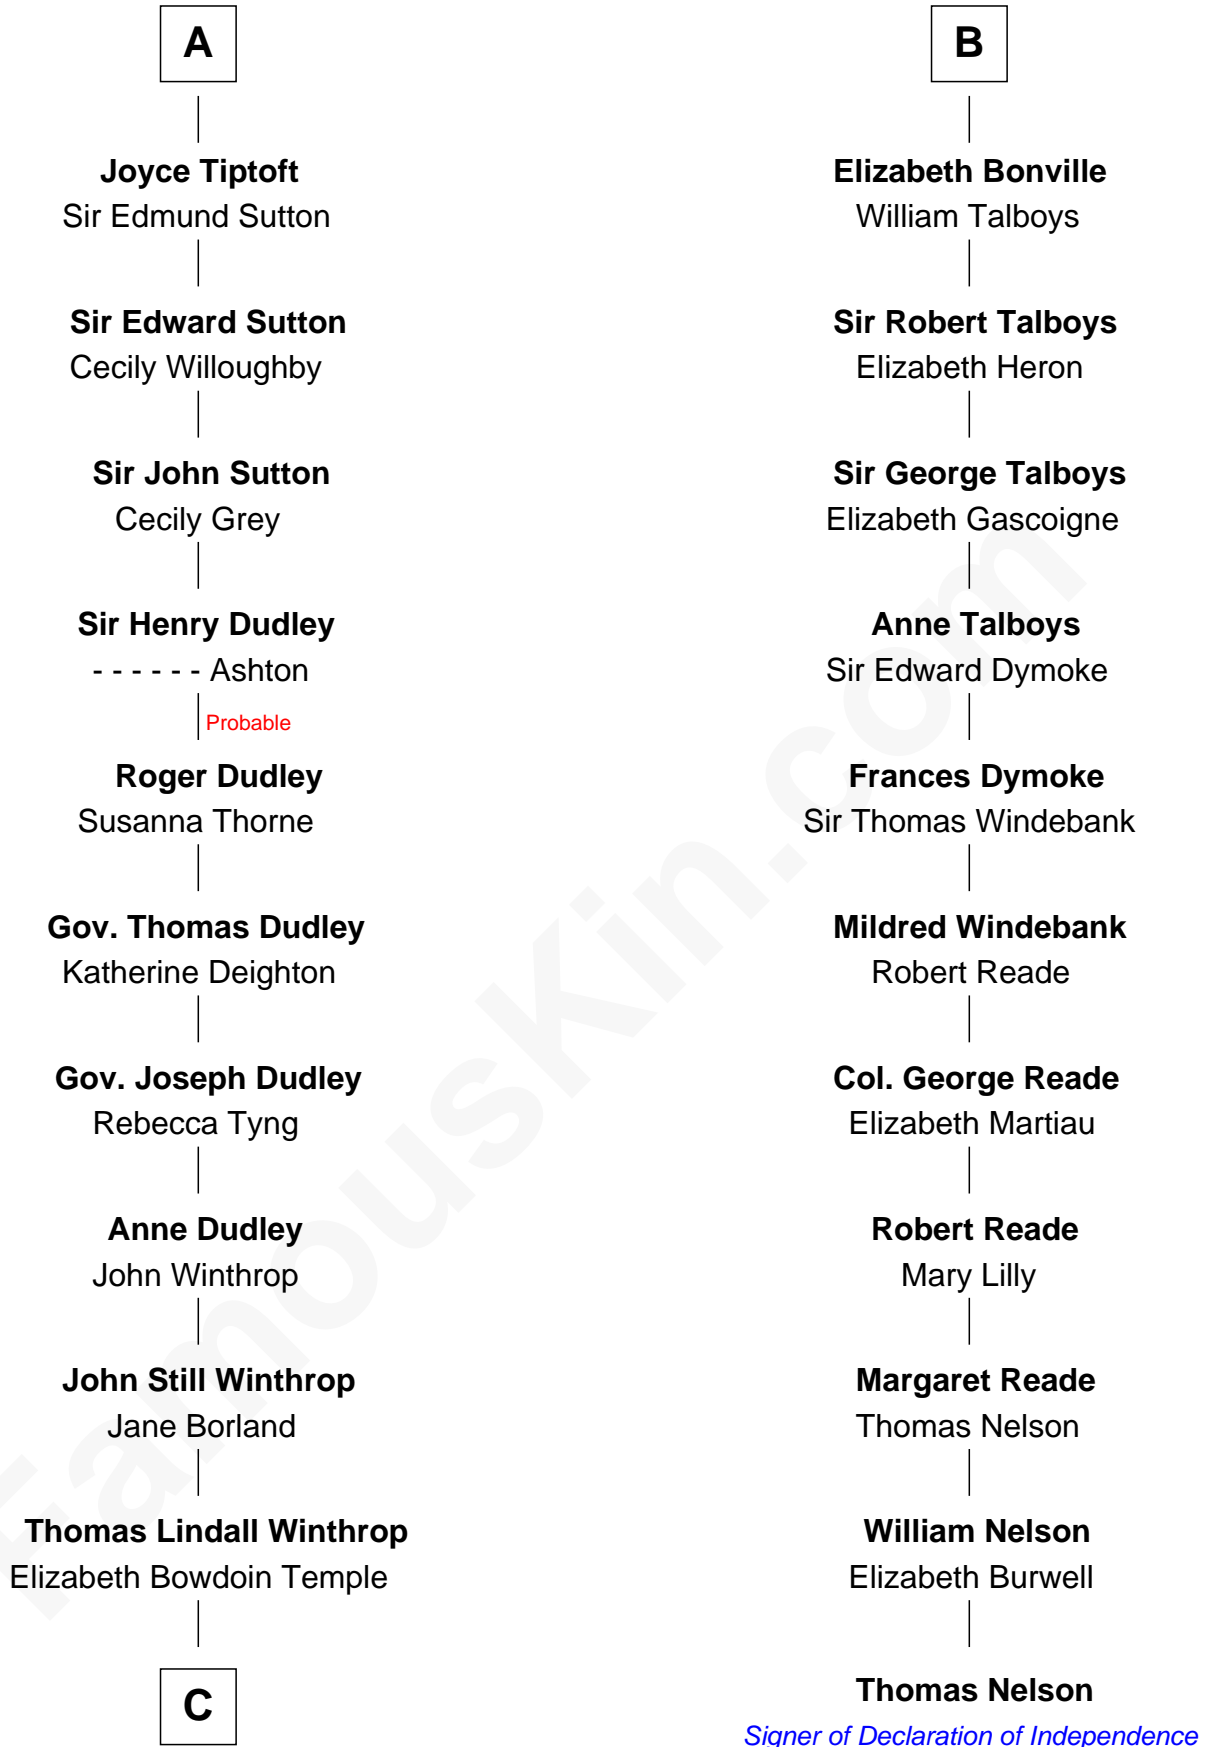

# FamousKin.com Relationship Chart of

**John Kerry**

*68th U.S. Secretary of State*

**17th cousin 4 times removed of**

**Thomas Nelson**

*Signer of the Declaration of Independence*

**Stephen Longespee**  
Emmeline de Ridelisford

**C**

Robert Charles Winthrop  
Elizabeth Cabot Blanchard

Robert Charles Winthrop  
Elizabeth Mason

Margaret Tyndal Winthrop  
James Grant Forbes

Rosemary Isabel Forbes  
Richard John Kerry

**John Kerry**  
*68th U.S. Secretary of State*