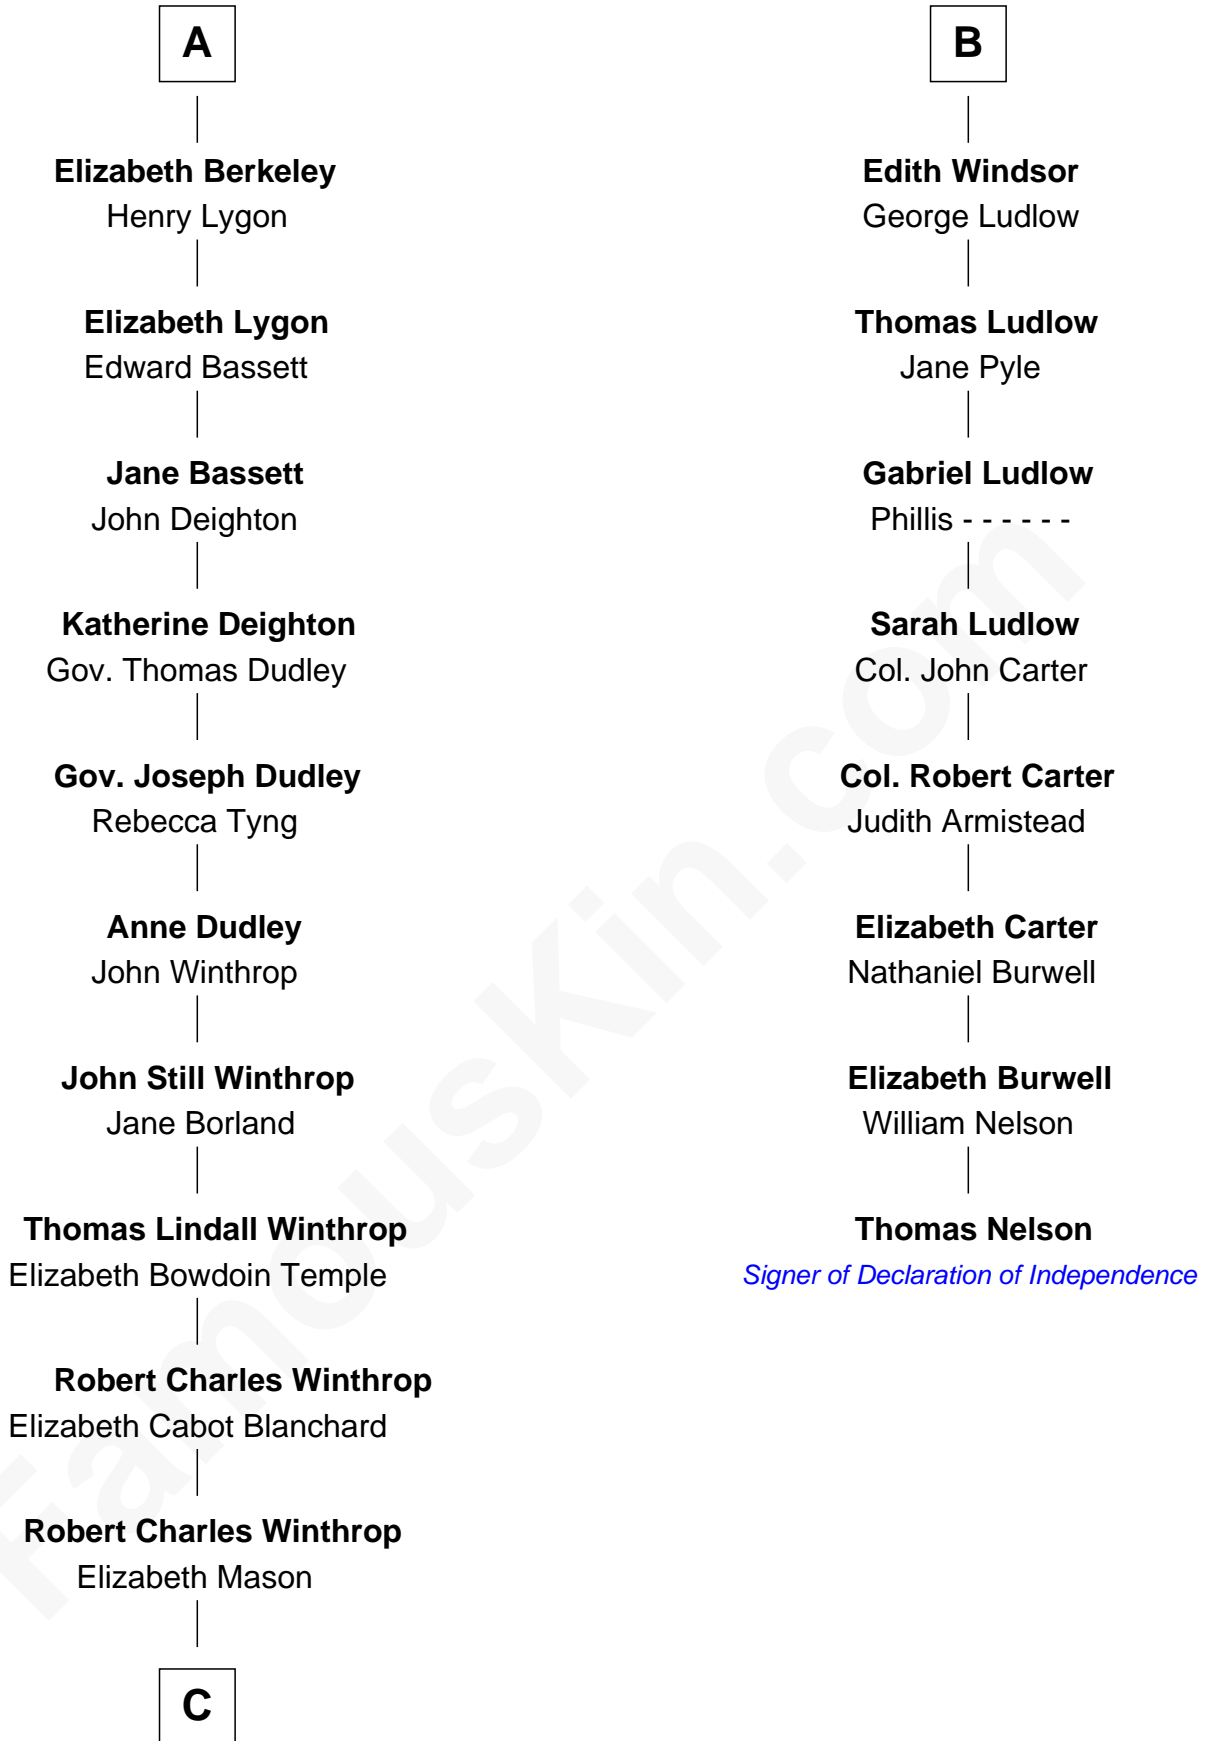

FamousKin.com Relationship Chart of

John Kerry

68th U.S. Secretary of State

14th cousin 5 times removed of

Thomas Nelson

Signer of the Declaration of Independence

Humphrey de Bohun

Elizabeth Plantagenet

Sir William de Bohun
Elizabeth de Badlesmere

Elizabeth de Bohun
Sir Richard Fitzalan

Elizabeth Fitzalan
Sir Thomas Mowbray

Isabel Mowbray
Sir James Berkeley

Maurice Berkeley
Isabel Mead

Anne Berkeley
Sir William Dennis

Isabel Dennis
Sir John Berkeley

A

Margaret de Bohun
Sir Hugh de Courtnay

Elizabeth de Courtnay
Sir Andrew Luttrell

Sir Hugh Luttrell
Catherine de Beaumont

Elizabeth Luttrell
John Stratton

Elizabeth Stratton
John Andrews

Elizabeth Andrews
Sir Thomas de Windsor

Sir Andrews de Windsor
Elizabeth Blount

B

C

—
Margaret Tyndal Winthrop

James Grant Forbes

—
Rosemary Isabel Forbes

Richard John Kerry