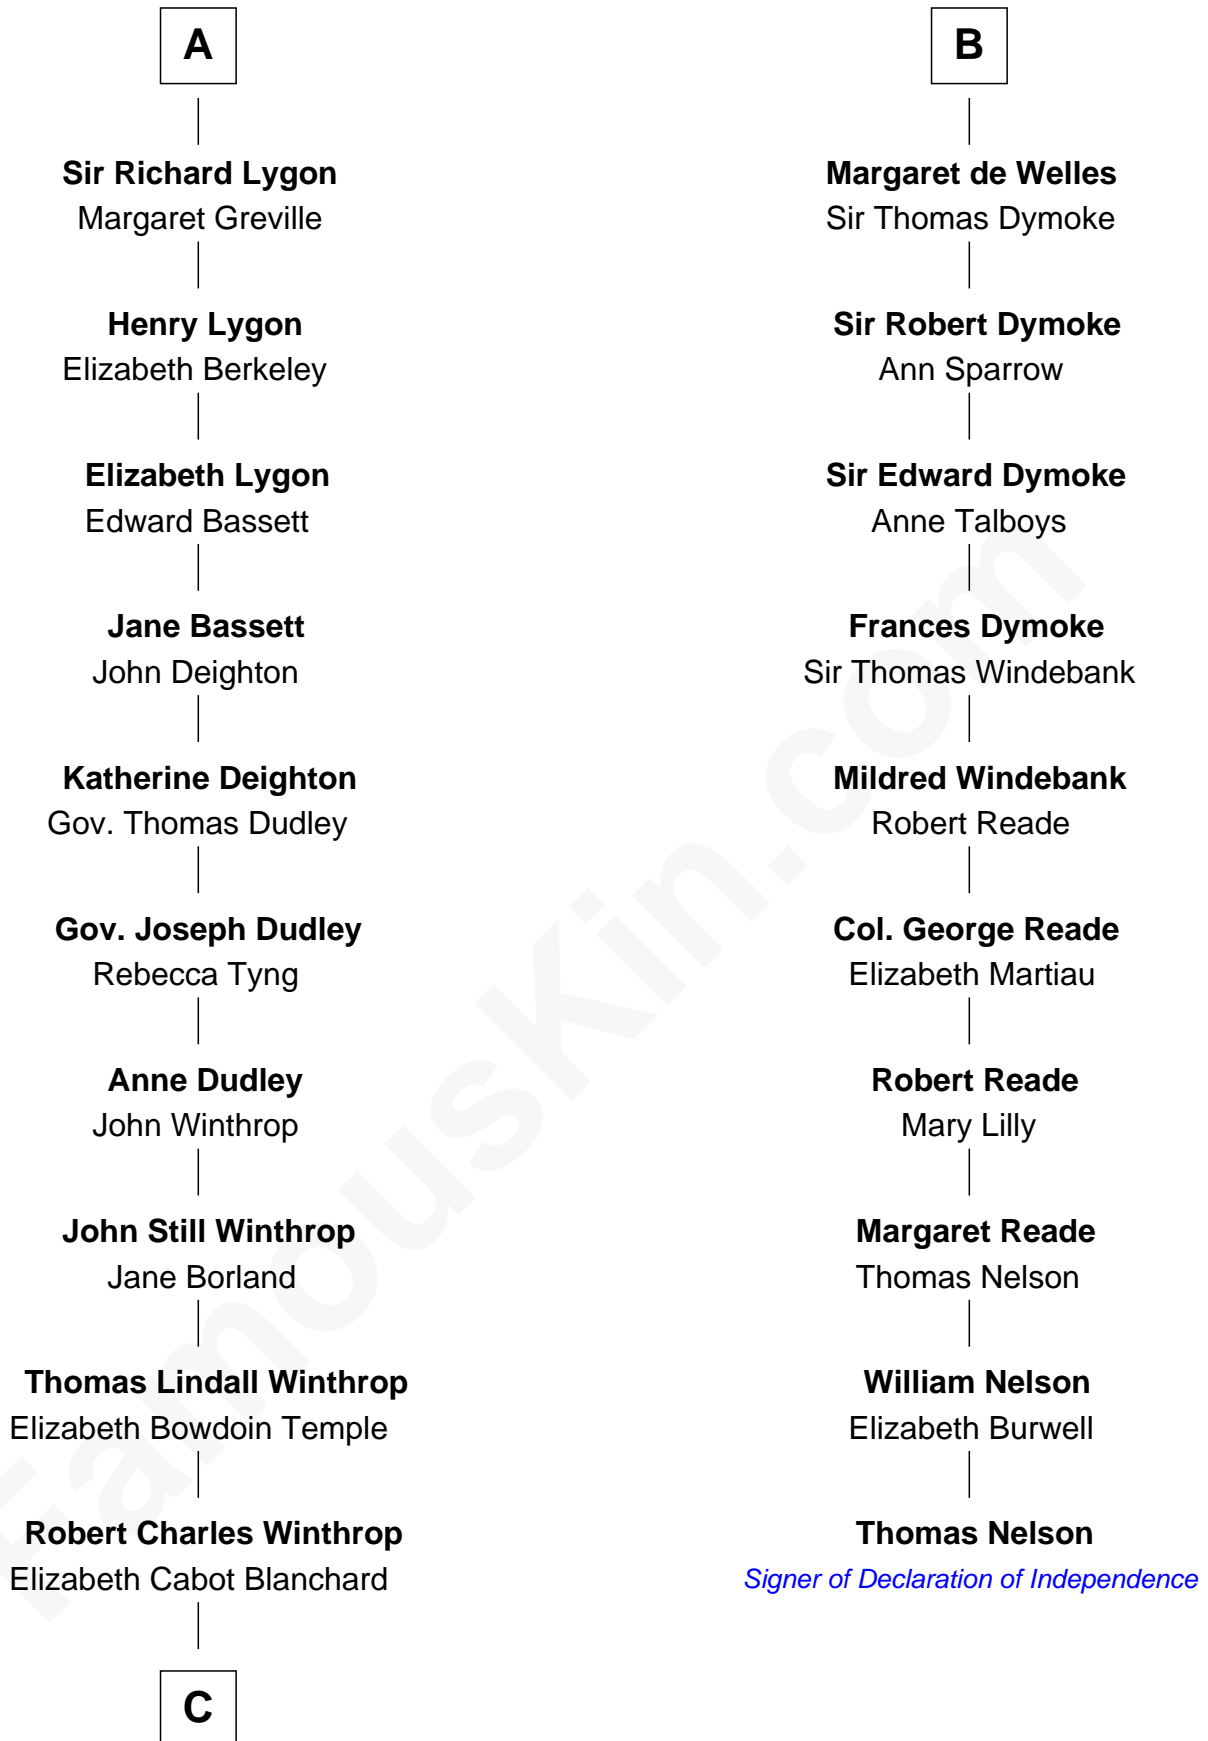

FamousKin.com Relationship Chart of

John Kerry

68th U.S. Secretary of State

16th cousin 4 times removed of

Thomas Nelson

Signer of the Declaration of Independence

Sir William de Beauchamp

Isabel Mauduit

Sir Ralph de Greystoke

Maud de Greystoke

Eudo de Welles

Sir Lionel de Welles

Joan de Waterton

B

C

Robert Charles Winthrop

Elizabeth Mason

Margaret Tyndal Winthrop

James Grant Forbes

Rosemary Isabel Forbes

Richard John Kerry

John Kerry

68th U.S. Secretary of State

FamousKin.com