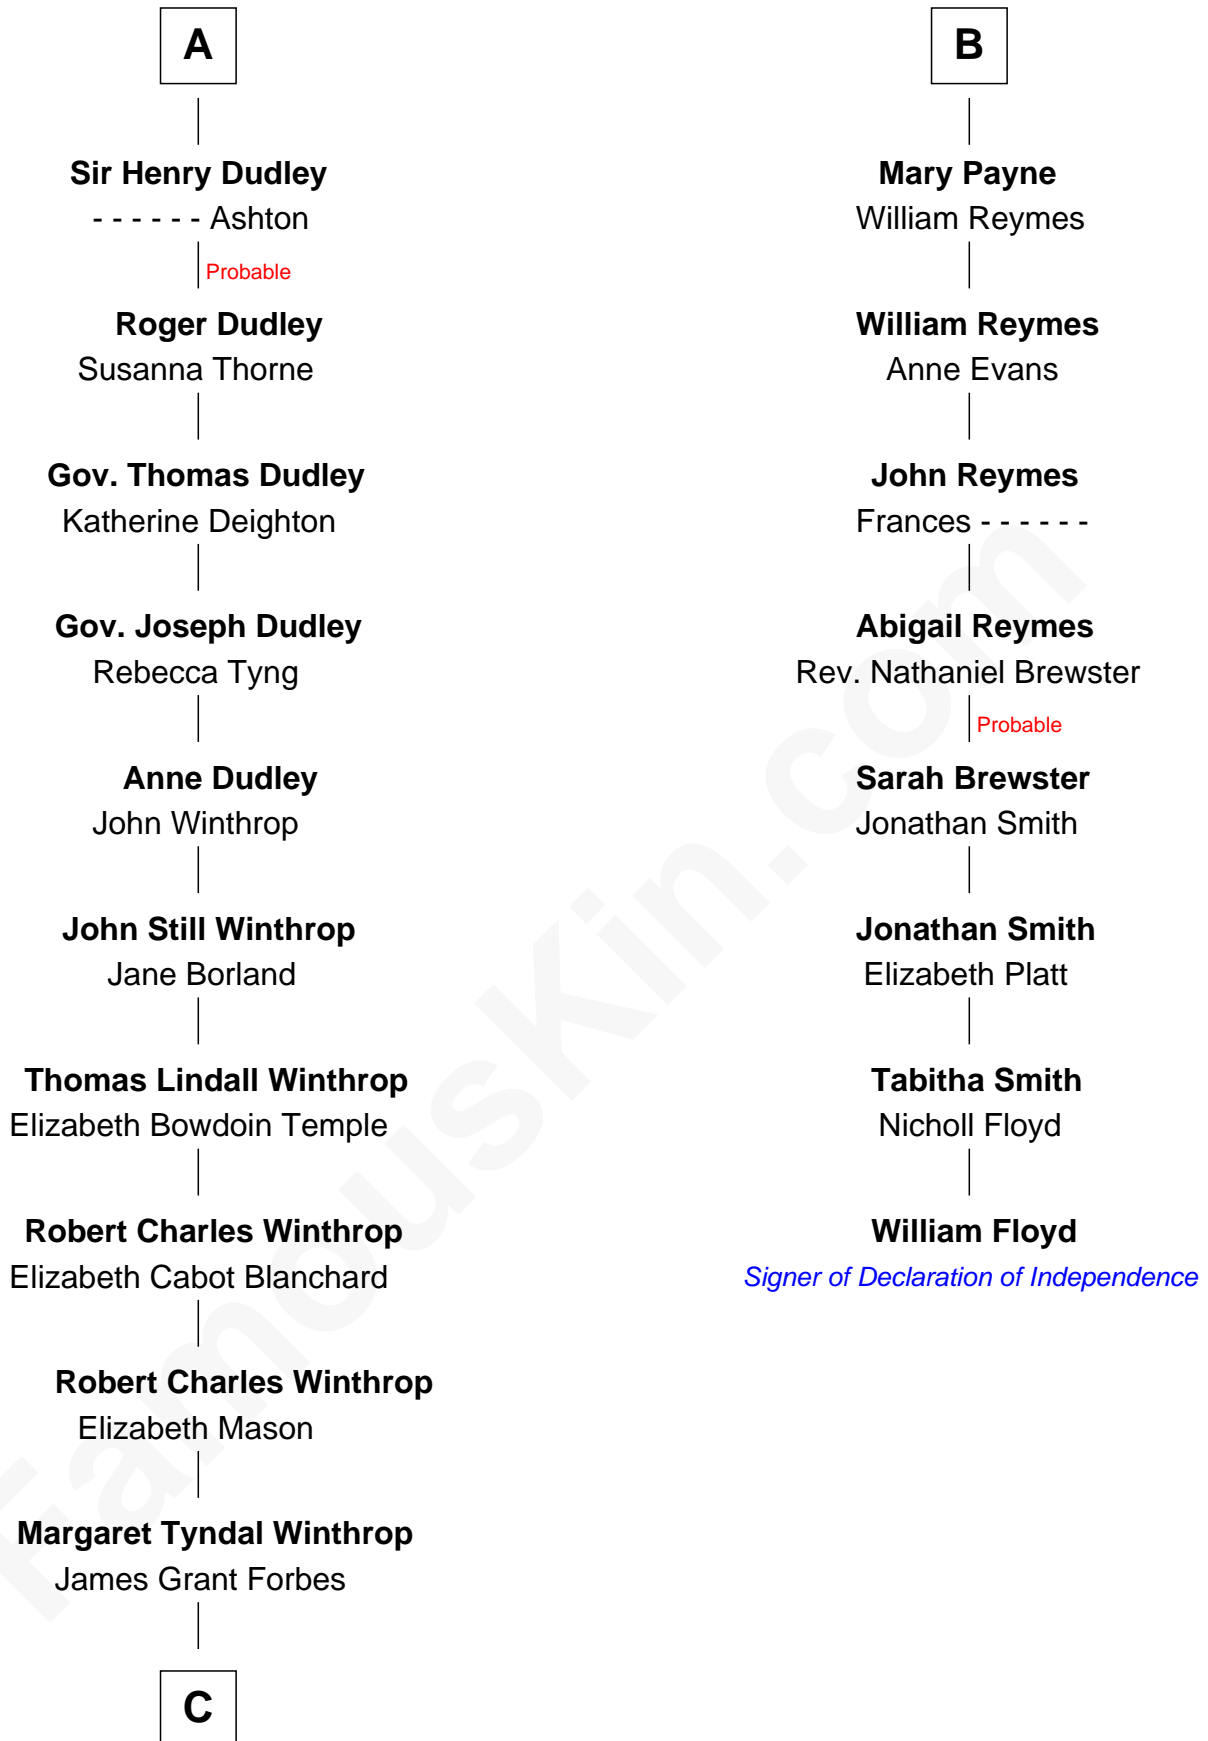

# FamousKin.com Relationship Chart of

**John Kerry**

*68th U.S. Secretary of State*

**14th cousin 4 times removed of**

**William Floyd**

*Signer of the Declaration of Independence*

**Sir William de Ros**  
Margery de Badlesmere

**Thomas de Ros**  
Beatrice de Stafford

**Margaret de Ros**  
Sir Reynold Grey

**Margaret Grey**  
Sir William Bonville

**William Bonville**  
Elizabeth Harington

**William Bonville**  
Katherine Neville

**Cecily Bonville**  
Thomas Grey

**Cecily Grey**  
Sir John Sutton

**A**

**Maud de Roos**  
John de Welles

**Anne de Welles**  
James Butler

**James Butler**  
Joan Beauchamp

**Sir Thomas Butler**  
Anne Hankeford

**Margaret Butler**  
Sir William Boleyn

**Sir Edward Boleyn**  
Anne Tempest

**Elizabeth Boleyn**  
Thomas Payne

**B**

**C**

—  
**Rosemary Isabel Forbes**

Richard John Kerry

—  
**John Kerry**