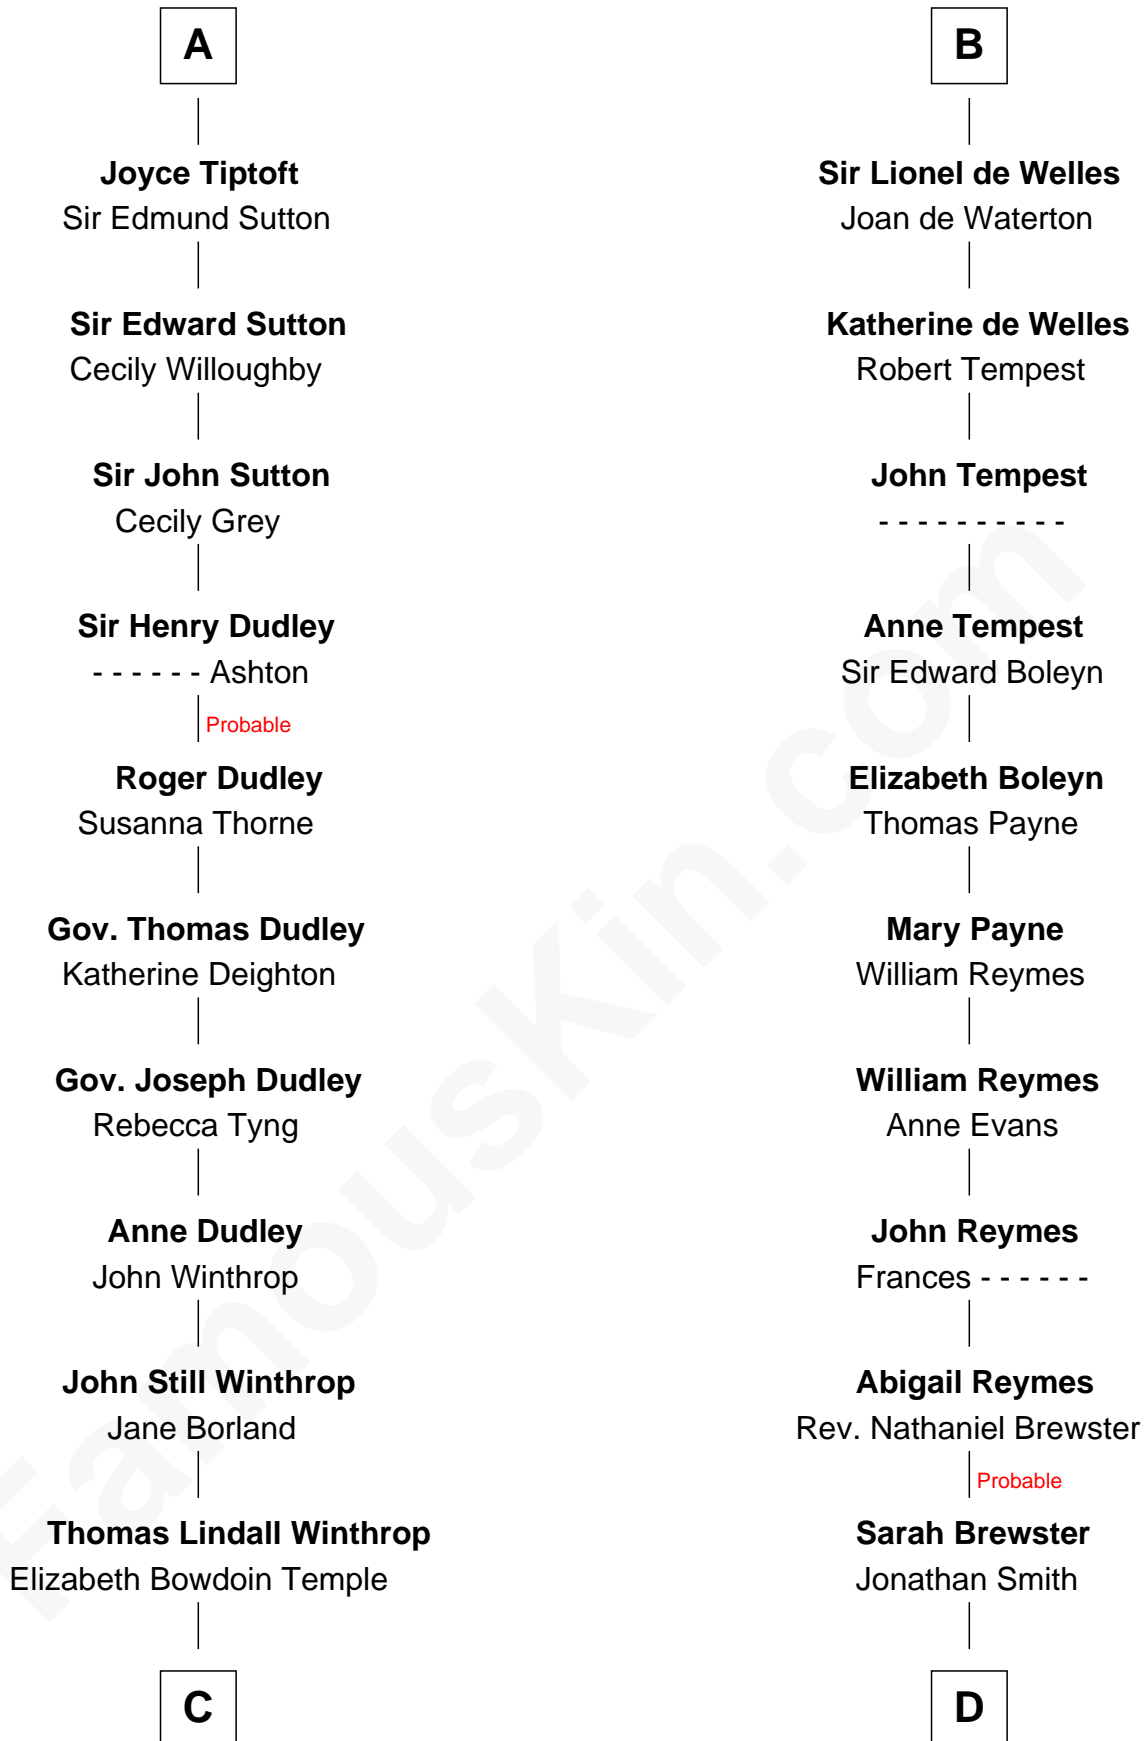

FamousKin.com Relationship Chart of

John Kerry

68th U.S. Secretary of State

19th cousin 2 times removed of

William Floyd

Signer of the Declaration of Independence

C

Robert Charles Winthrop
Elizabeth Cabot Blanchard

Robert Charles Winthrop
Elizabeth Mason

Margaret Tyndal Winthrop
James Grant Forbes

Rosemary Isabel Forbes
Richard John Kerry

John Kerry
68th U.S. Secretary of State

D

Jonathan Smith
Elizabeth Platt

Tabitha Smith
Nicholl Floyd