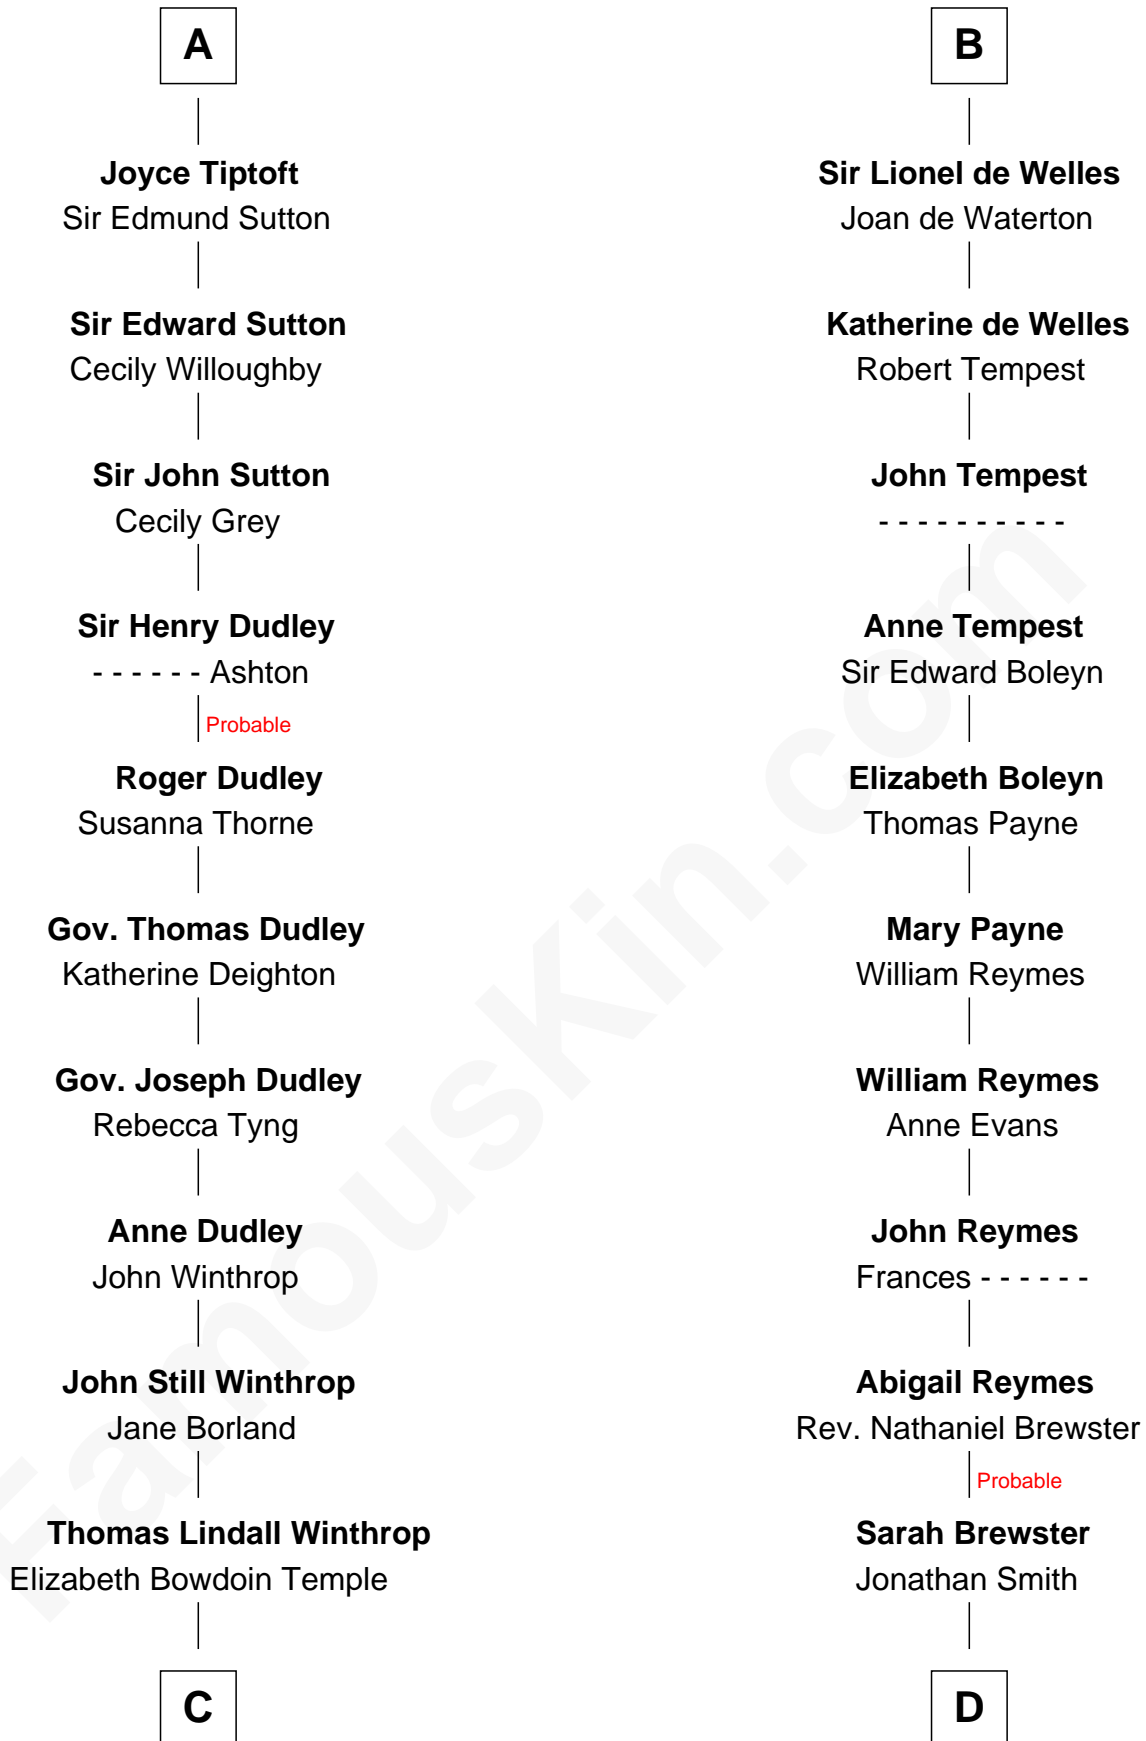

FamousKin.com Relationship Chart of

John Kerry

68th U.S. Secretary of State

19th cousin 2 times removed of

William Floyd

Signer of the Declaration of Independence

Henry III, Duke of Brabant

Adelaide of Burgundy

Maria of Brabant
Philip III, King of France

Margaret of France
Edward I, King of England

Edmund of Woodstock
Margaret Wake

Joan Plantagenet
Thomas Holand

Sir Thomas de Holand
Alice Fitzalan

Eleanor Holand
Edward Cherleton

Joyce Cherleton
Sir John Tiptoft

A

Maria of Brabant
Philip III, King of France

Margaret of France
Edward I, King of England

Thomas of Brotherton
Alice de Hales

Margaret Plantagenet
John de Segrave

Elizabeth de Segrave
John de Mowbray

Eleanor de Mowbray
John de Welles

Eudo de Welles
Maud de Greystoke

B

C

Robert Charles Winthrop
Elizabeth Cabot Blanchard

Robert Charles Winthrop
Elizabeth Mason

Margaret Tyndal Winthrop
James Grant Forbes

Rosemary Isabel Forbes
Richard John Kerry