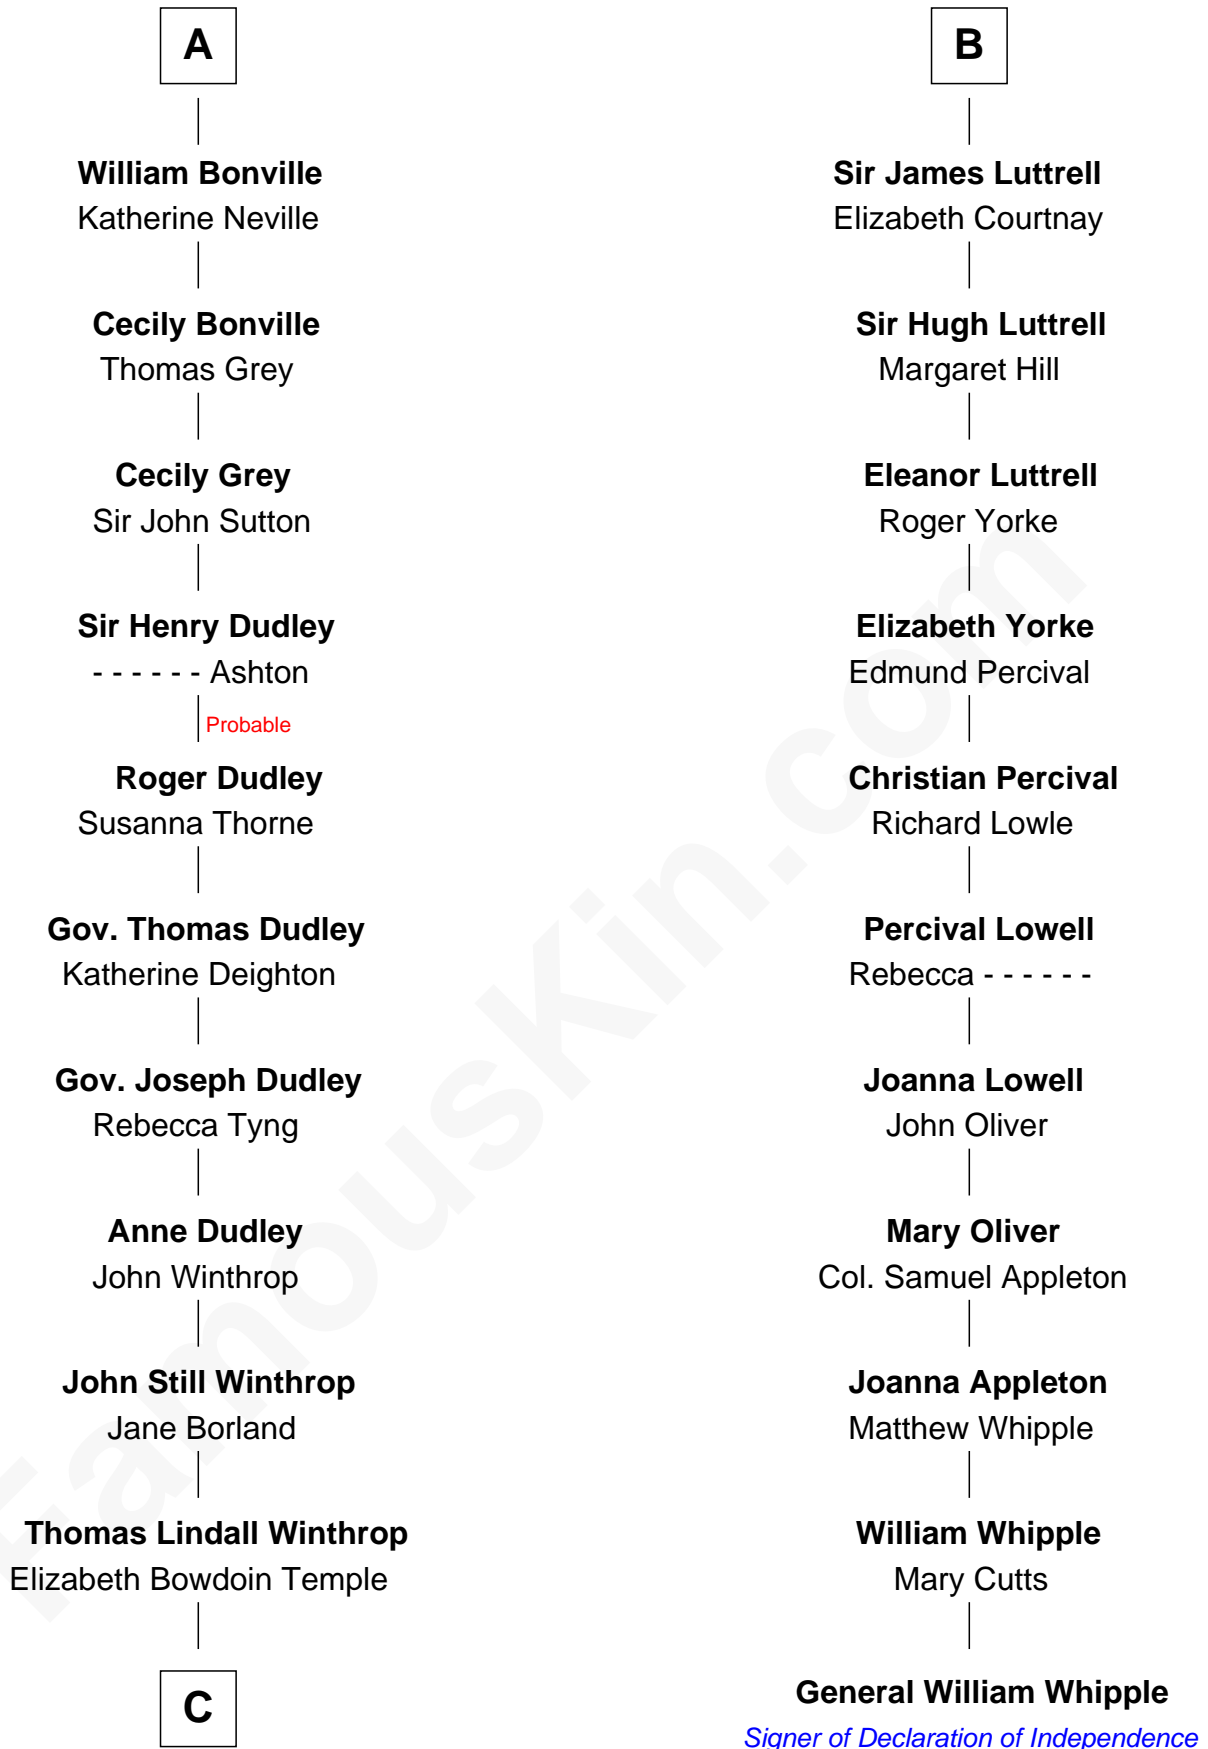

FamousKin.com

Relationship Chart of

John Kerry

68th U.S. Secretary of State

17th cousin 4 times removed of

General William Whipple

Signer of the Declaration of Independence

Sir Humphrey de Bohun

Maud of Eu

C

Robert Charles Winthrop
Elizabeth Cabot Blanchard

Robert Charles Winthrop
Elizabeth Mason

Margaret Tyndal Winthrop
James Grant Forbes

Rosemary Isabel Forbes
Richard John Kerry

John Kerry
68th U.S. Secretary of State