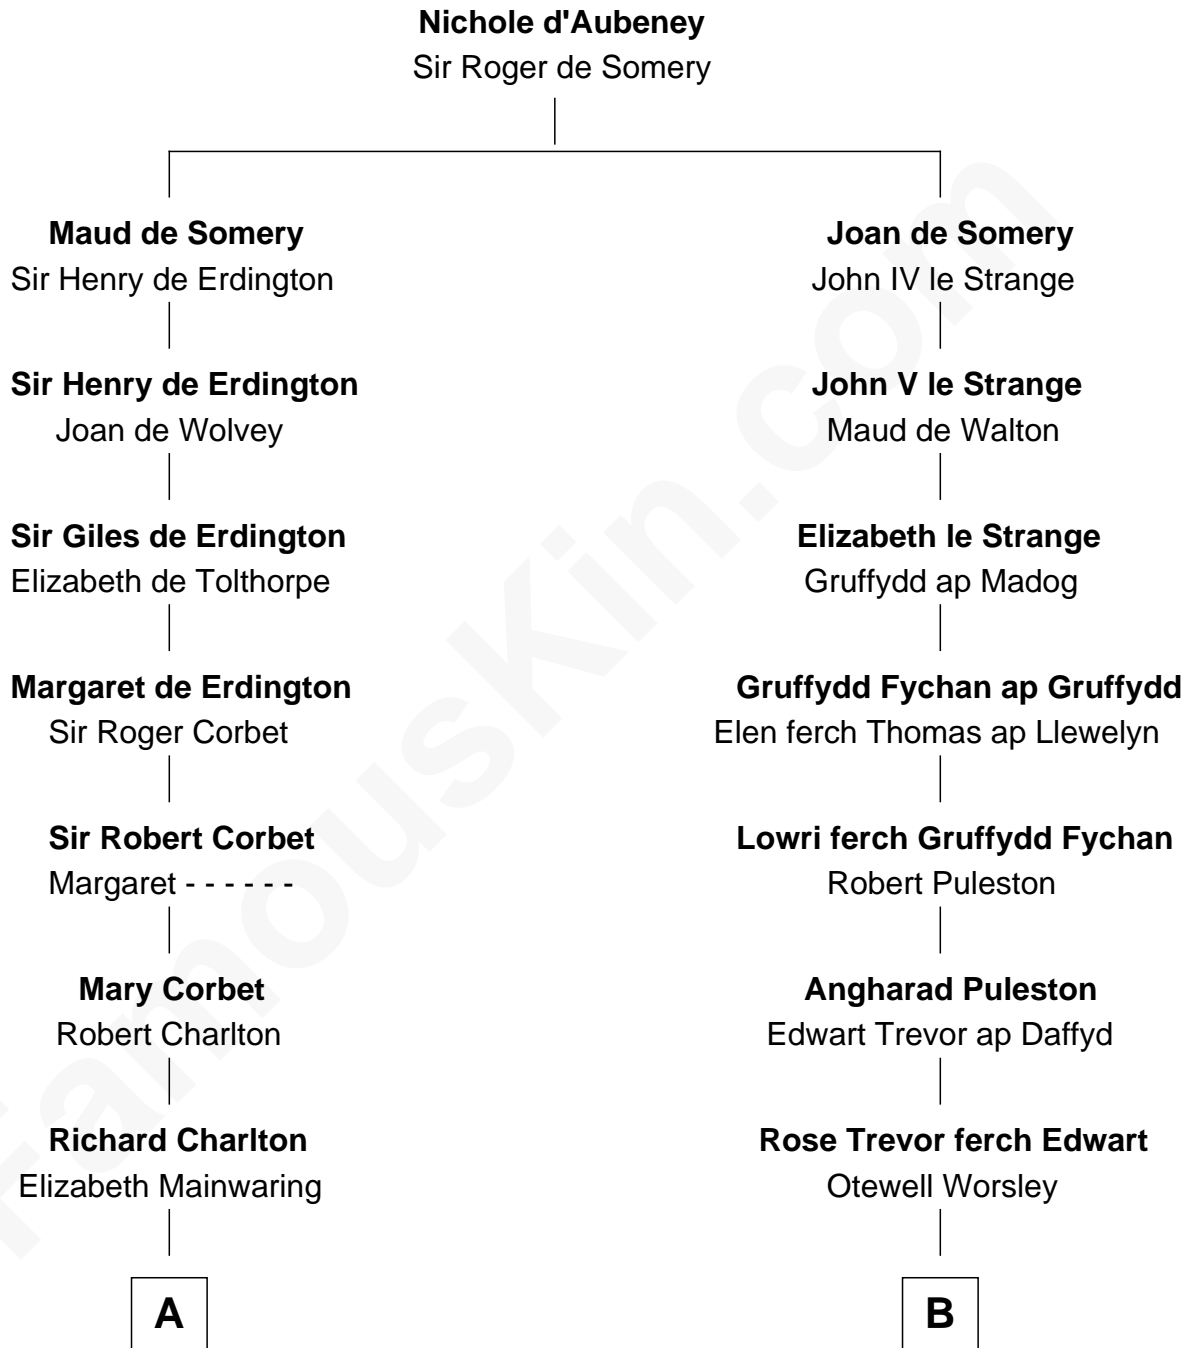

FamousKin.com

Relationship Chart of

John Kerry

68th U.S. Secretary of State

15th cousin 6 times removed of

General William Whipple

Signer of the Declaration of Independence

C

Robert Means Mason

Sarah Ellen Francis

Elizabeth Mason

Robert Charles Winthrop

Margaret Tyndal Winthrop

James Grant Forbes

Rosemary Isabel Forbes

Richard John Kerry