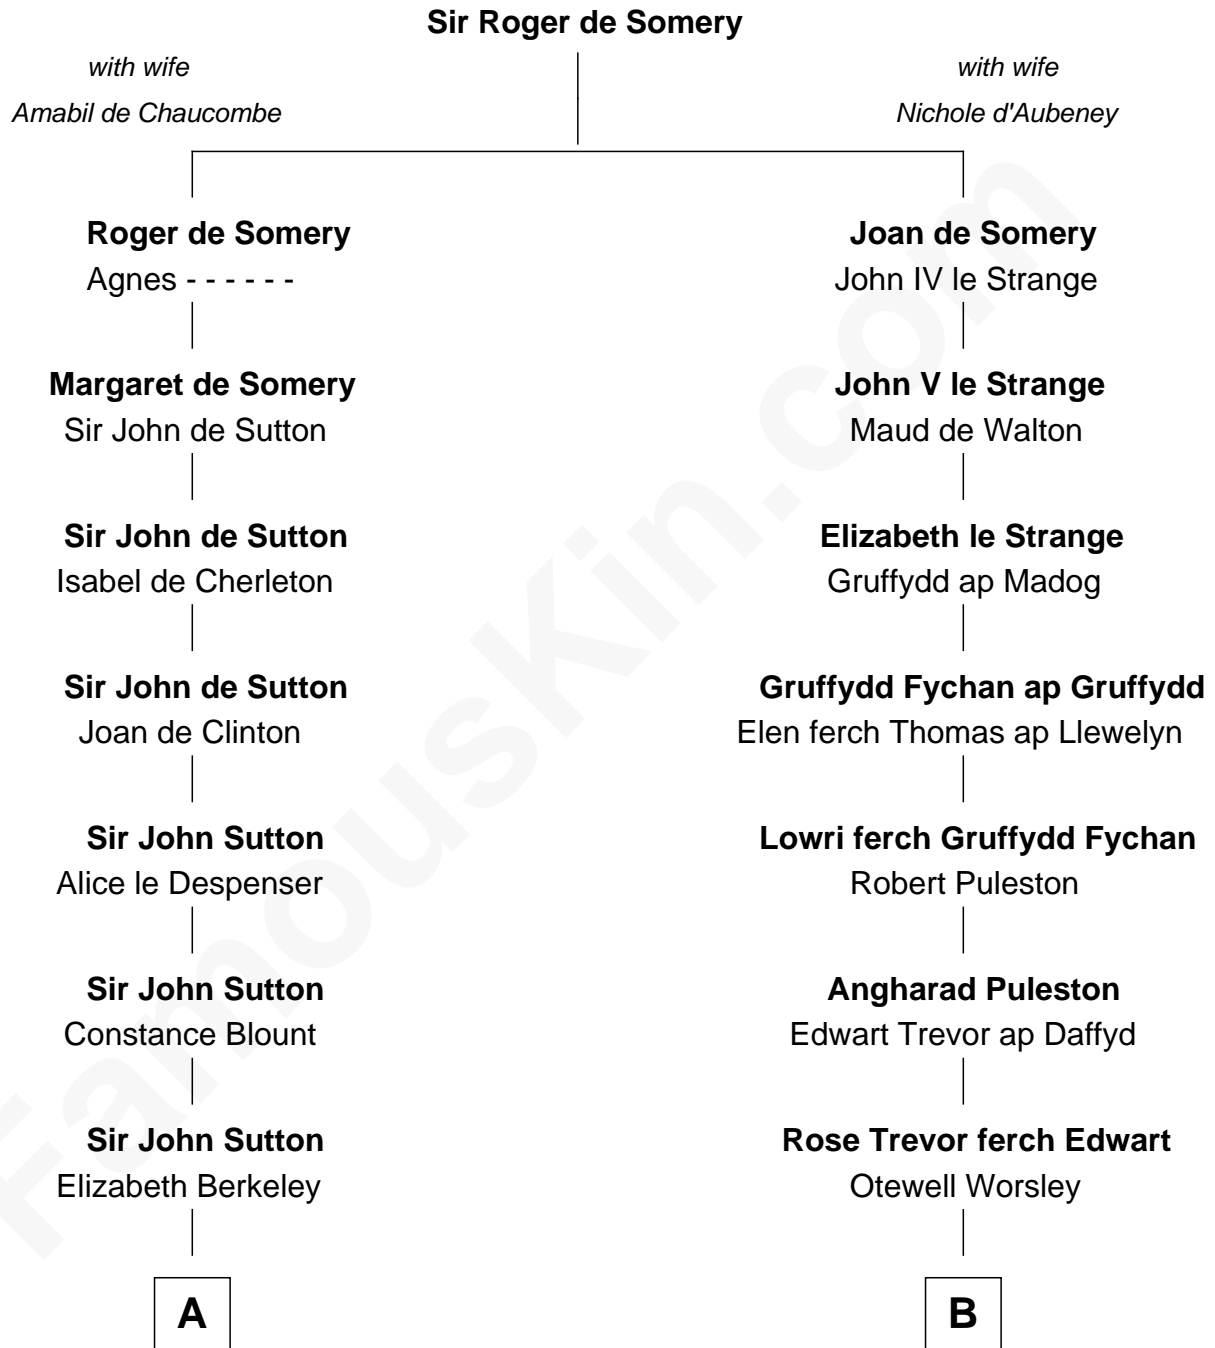

General William Whipple

Signer of the Declaration of Independence