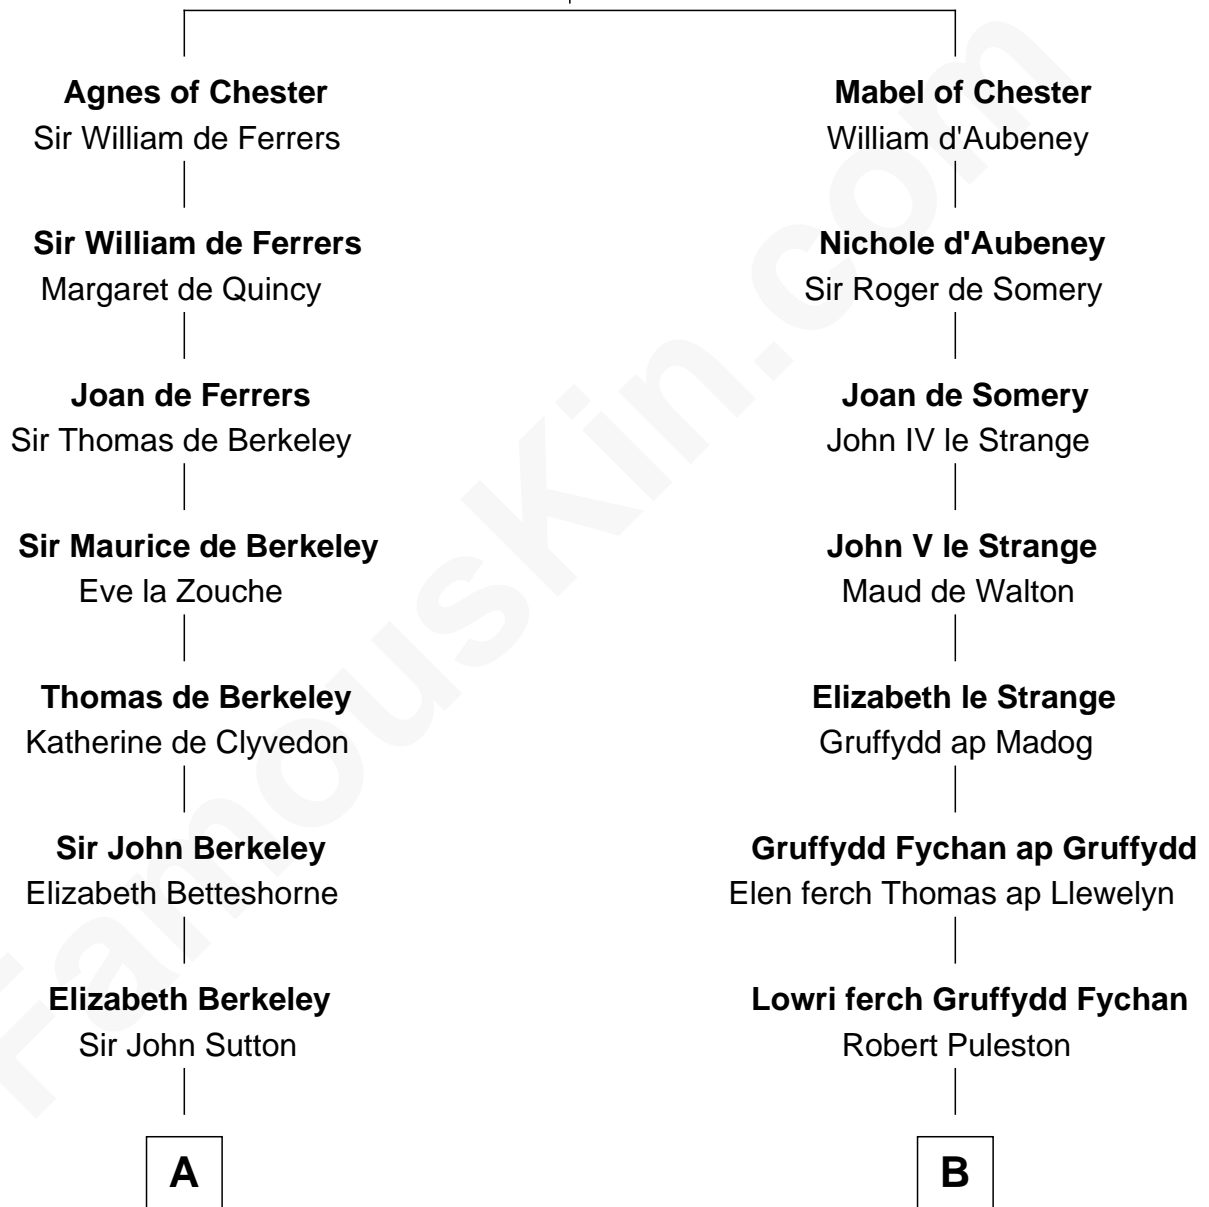

FamousKin.com

Relationship Chart of

John Kerry

68th U.S. Secretary of State

17th cousin 4 times removed of

General William Whipple

Signer of the Declaration of Independence

Hugh de Kevelioc
Bertrade de Montfort

C

Robert Charles Winthrop
Elizabeth Cabot Blanchard

Robert Charles Winthrop
Elizabeth Mason

Margaret Tyndal Winthrop
James Grant Forbes

Rosemary Isabel Forbes
Richard John Kerry

John Kerry
68th U.S. Secretary of State