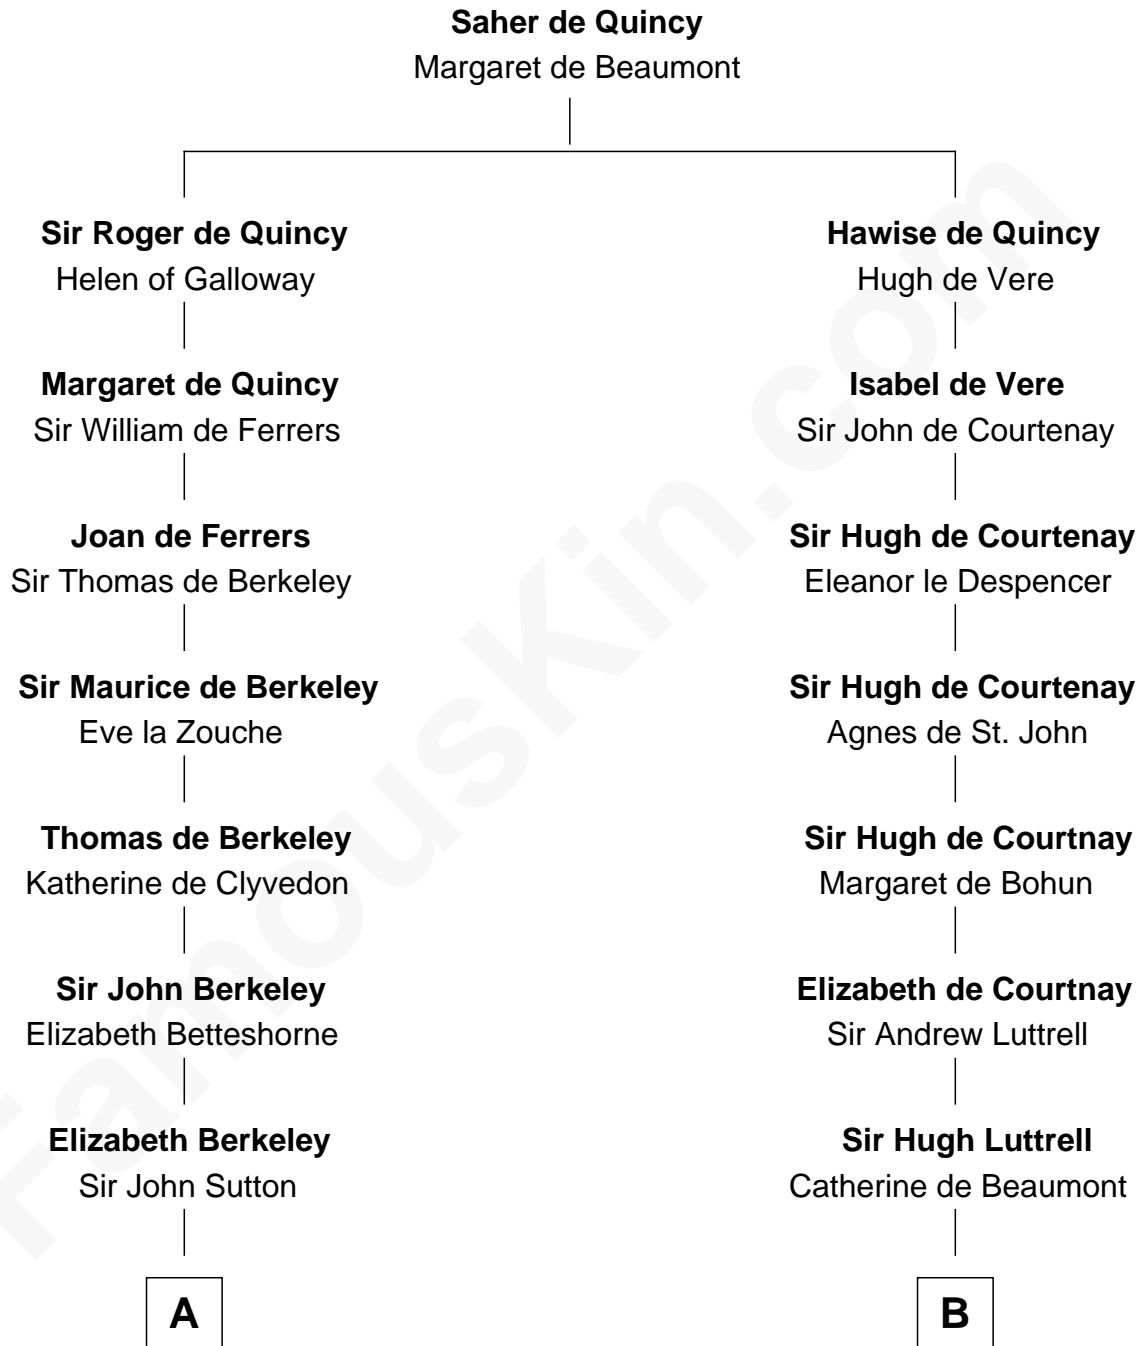

FamousKin.com

Relationship Chart of

John Kerry

68th U.S. Secretary of State

18th cousin 3 times removed of

General William Whipple

Signer of the Declaration of Independence

C

Robert Charles Winthrop
Elizabeth Cabot Blanchard

Robert Charles Winthrop
Elizabeth Mason

Margaret Tyndal Winthrop
James Grant Forbes

Rosemary Isabel Forbes
Richard John Kerry

John Kerry
68th U.S. Secretary of State

D

William Whipple
Mary Cutts

General William Whipple
Signer of Declaration of Independence

FamousKin.com