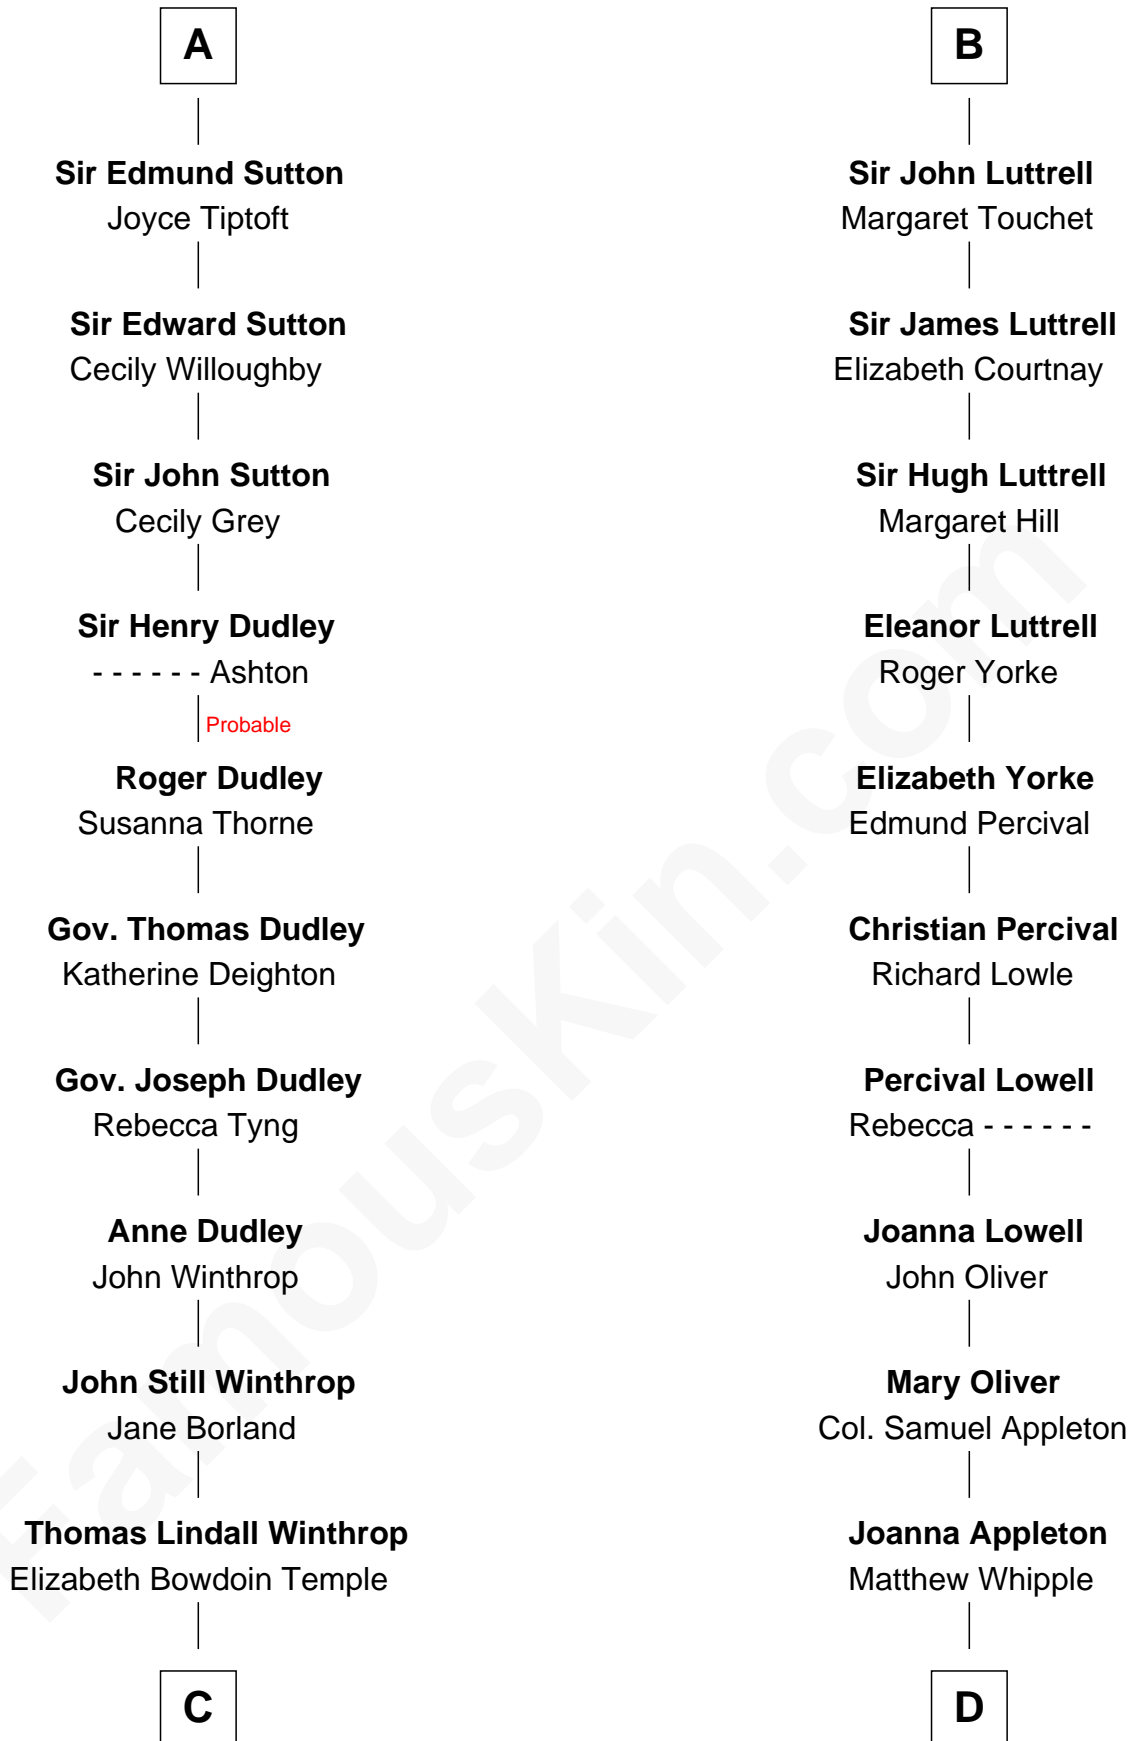

FamousKin.com

Relationship Chart of

John Kerry

68th U.S. Secretary of State

18th cousin 3 times removed of

General William Whipple

Signer of the Declaration of Independence

C

Robert Charles Winthrop
Elizabeth Cabot Blanchard

Robert Charles Winthrop
Elizabeth Mason

Margaret Tyndal Winthrop
James Grant Forbes

Rosemary Isabel Forbes
Richard John Kerry

John Kerry
68th U.S. Secretary of State

D

William Whipple
Mary Cutts

General William Whipple
Signer of Declaration of Independence

FamousKin.com