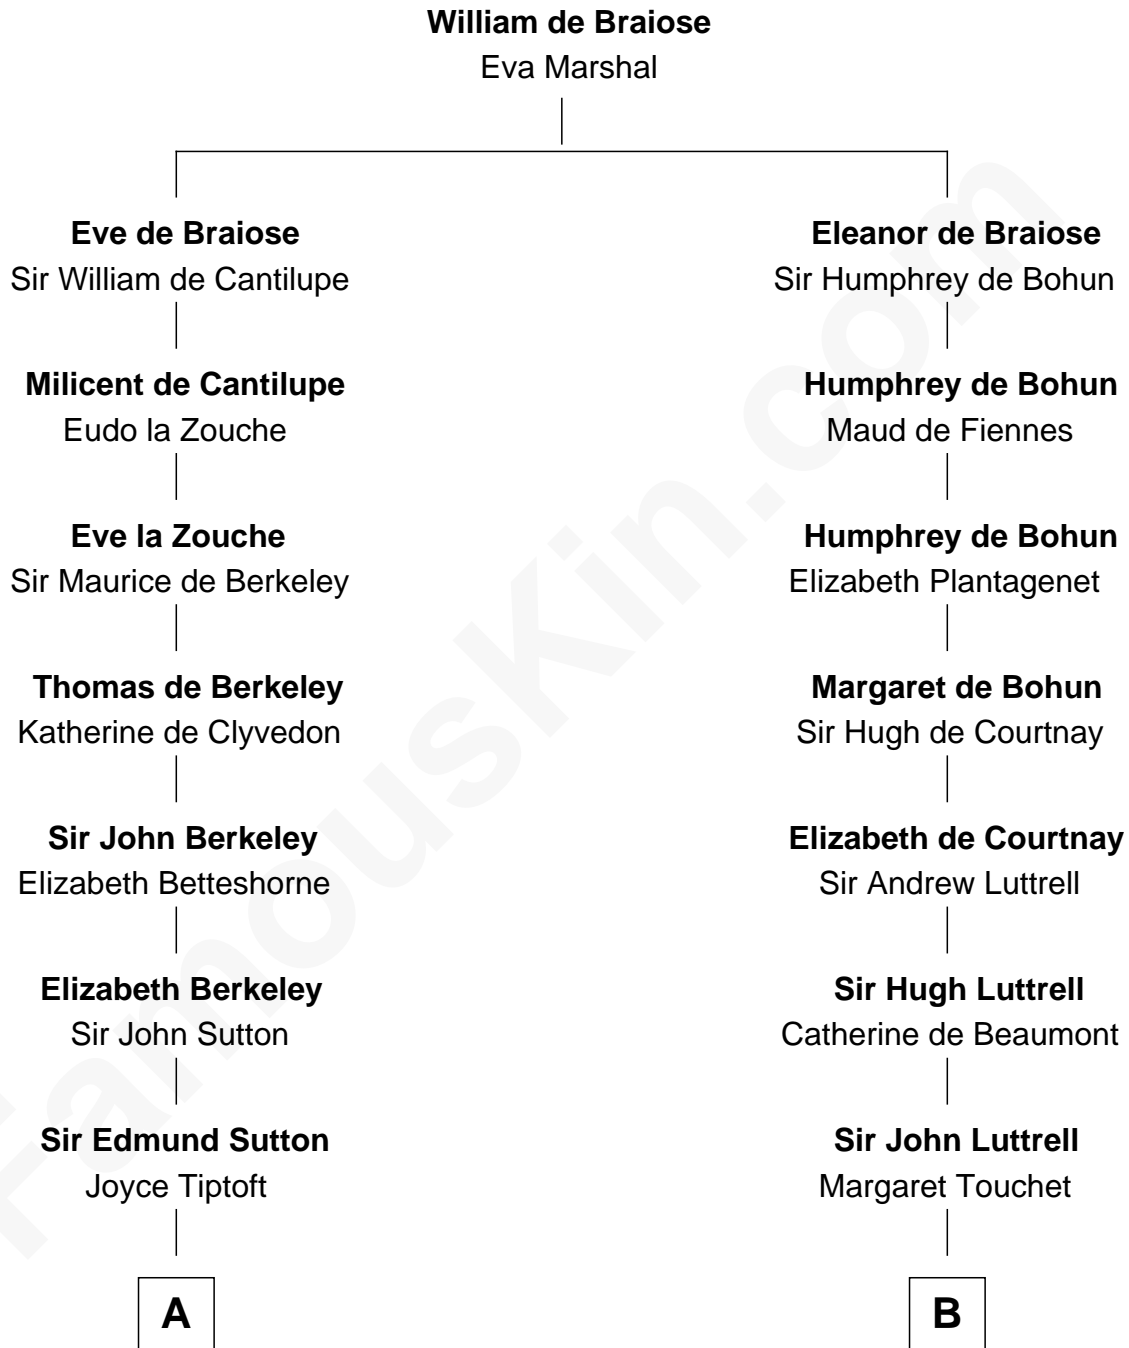

FamousKin.com

Relationship Chart of

John Kerry

68th U.S. Secretary of State

17th cousin 3 times removed of

General William Whipple

Signer of the Declaration of Independence

C

Robert Charles Winthrop

Elizabeth Mason

Margaret Tyndal Winthrop

James Grant Forbes

Rosemary Isabel Forbes

Richard John Kerry

John Kerry

68th U.S. Secretary of State