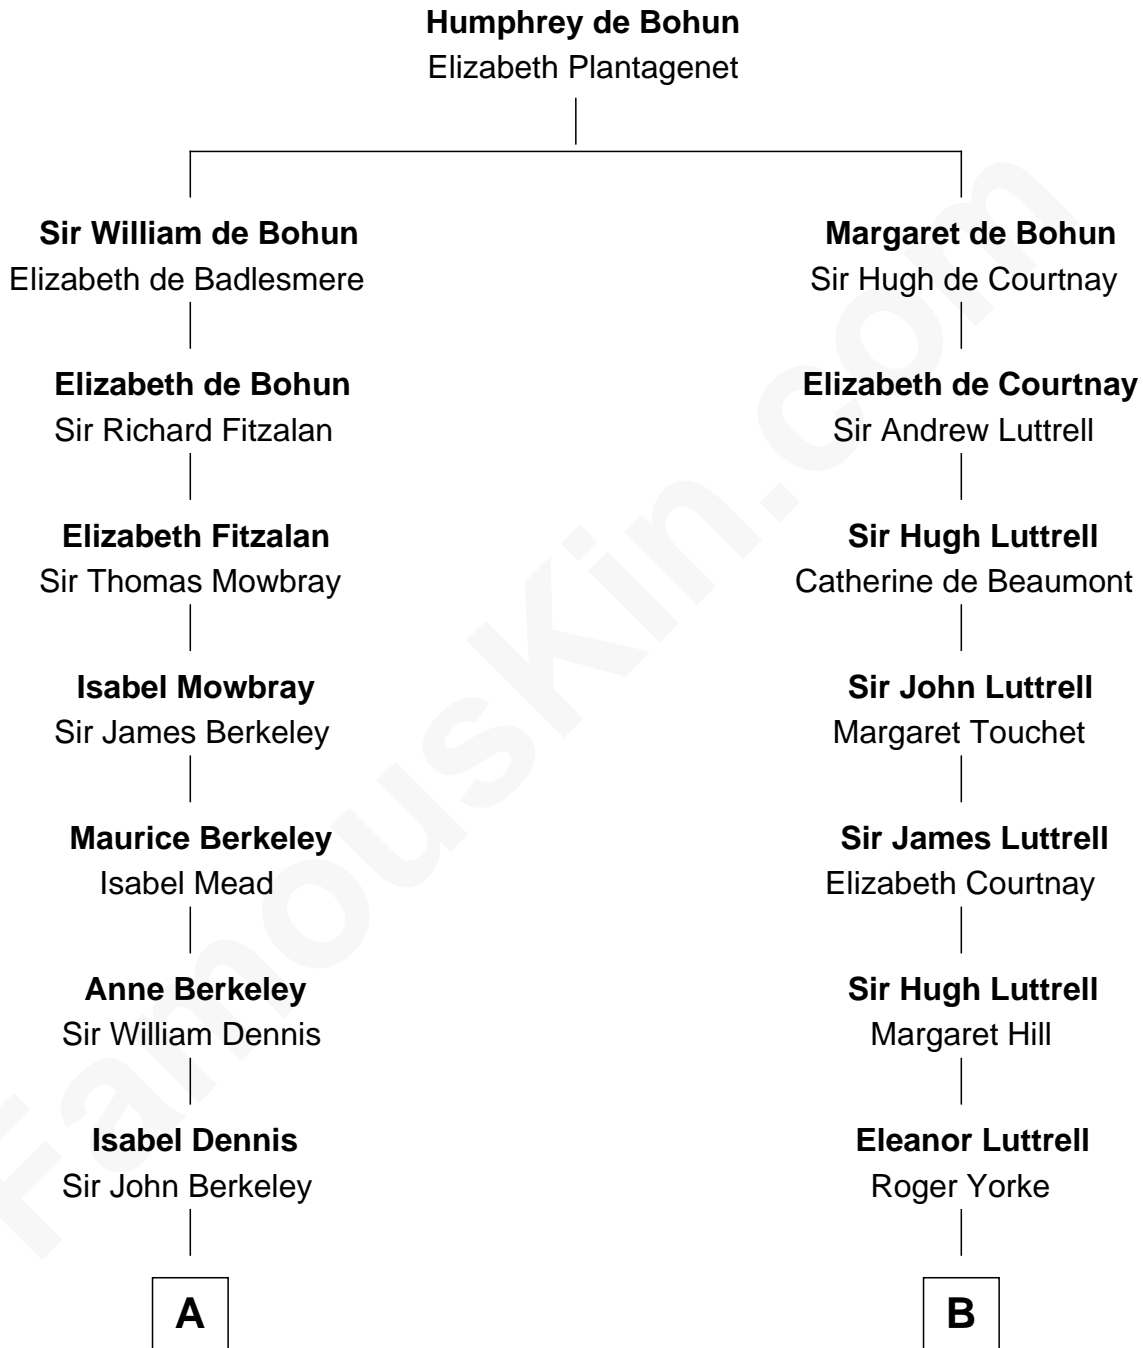

FamousKin.com

Relationship Chart of

John Kerry

68th U.S. Secretary of State

14th cousin 5 times removed of

General William Whipple

Signer of the Declaration of Independence

C

—
Margaret Tyndal Winthrop

James Grant Forbes

—
Rosemary Isabel Forbes

Richard John Kerry

—
John Kerry

68th U.S. Secretary of State

FamousKin.com