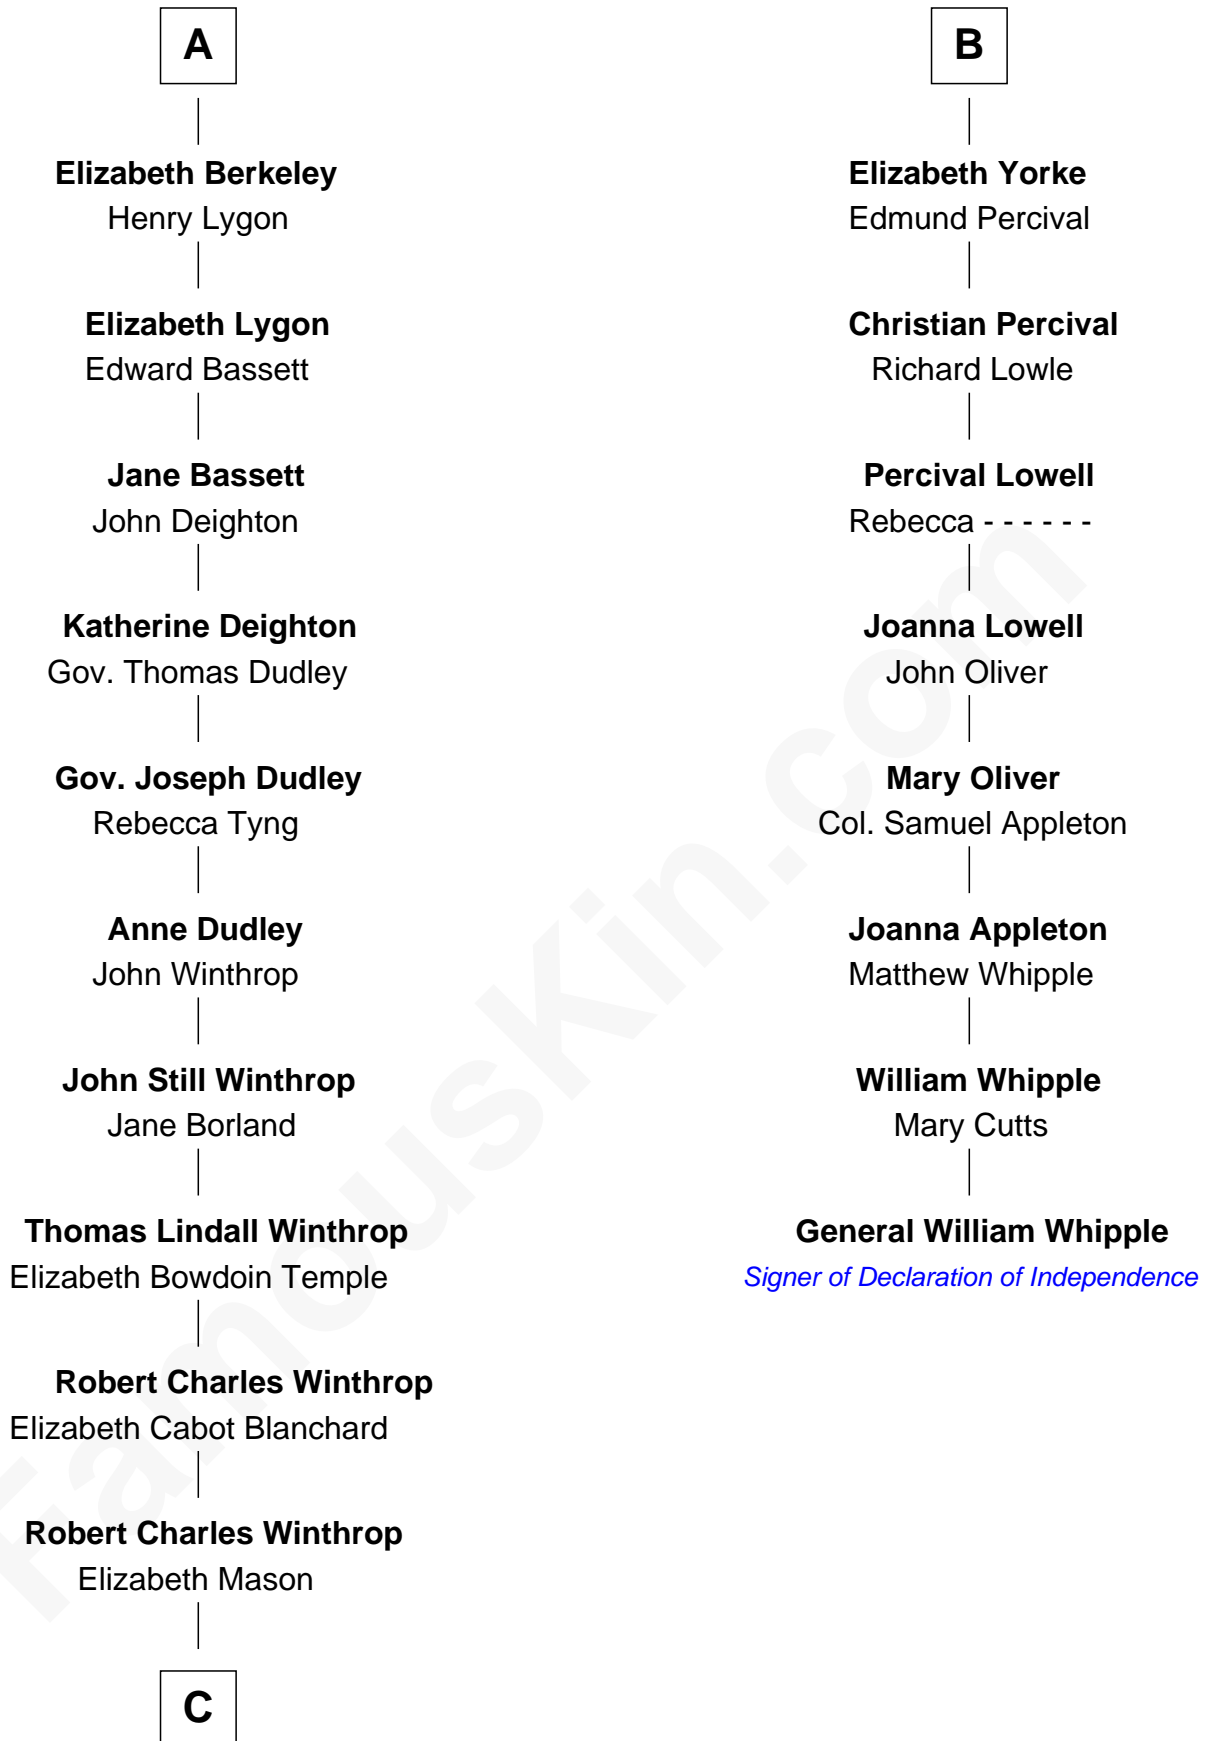

FamousKin.com

Relationship Chart of

John Kerry

68th U.S. Secretary of State

14th cousin 5 times removed of

General William Whipple

Signer of the Declaration of Independence

C

—
Margaret Tyndal Winthrop

James Grant Forbes

—
Rosemary Isabel Forbes

Richard John Kerry

—
John Kerry

68th U.S. Secretary of State

FamousKin.com