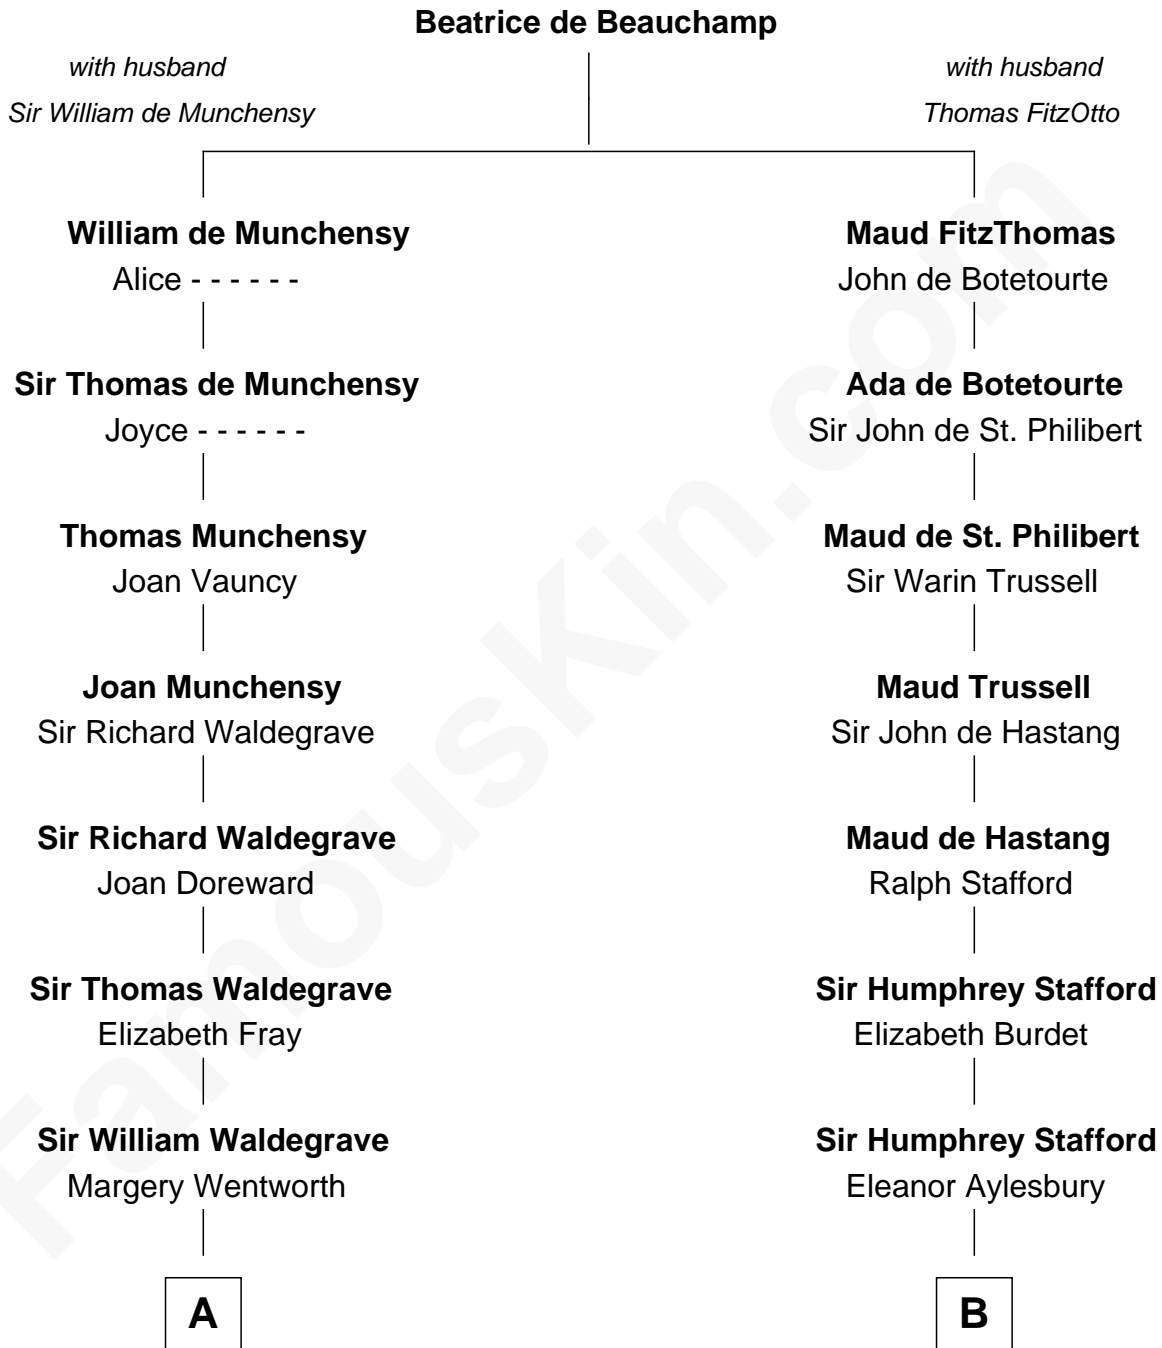

# FamousKin.com Relationship Chart of

**John Kerry**

*68th U.S. Secretary of State*

**17th cousin 4 times removed of**

**Robert Townsend**

*Member of the Culper Spy Ring during the American Revolution*

**C**

—  
**Sarah Ellen Francis**  
Robert Means Mason

—  
**Elizabeth Mason**  
Robert Charles Winthrop

—  
**Margaret Tyndal Winthrop**  
James Grant Forbes

—  
**Rosemary Isabel Forbes**  
Richard John Kerry

—  
**John Kerry**  
*68th U.S. Secretary of State*

FamousKin.com