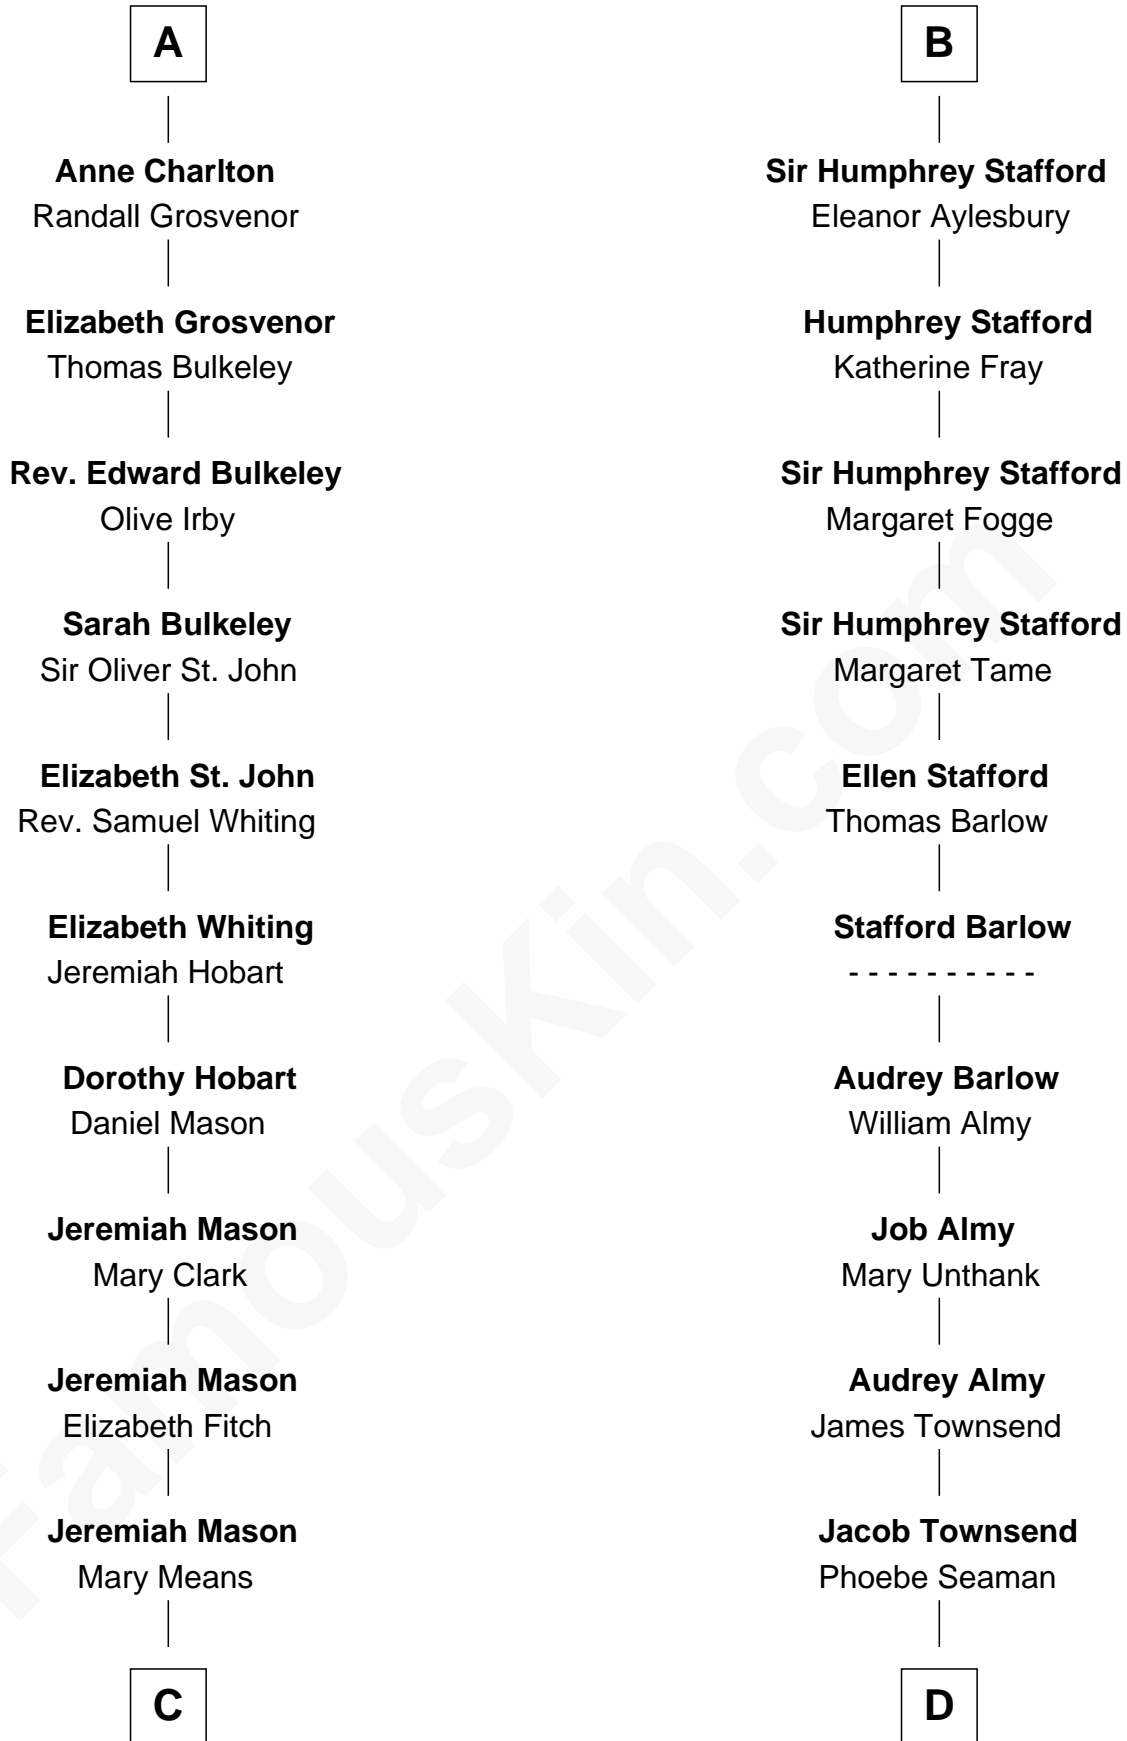

FamousKin.com Relationship Chart of

John Kerry

68th U.S. Secretary of State

18th cousin 3 times removed of

Robert Townsend

Member of the Culper Spy Ring during the American Revolution

C

Robert Means Mason

Sarah Ellen Francis

Elizabeth Mason

Robert Charles Winthrop

Margaret Tyndal Winthrop

James Grant Forbes

Rosemary Isabel Forbes

Richard John Kerry

John Kerry