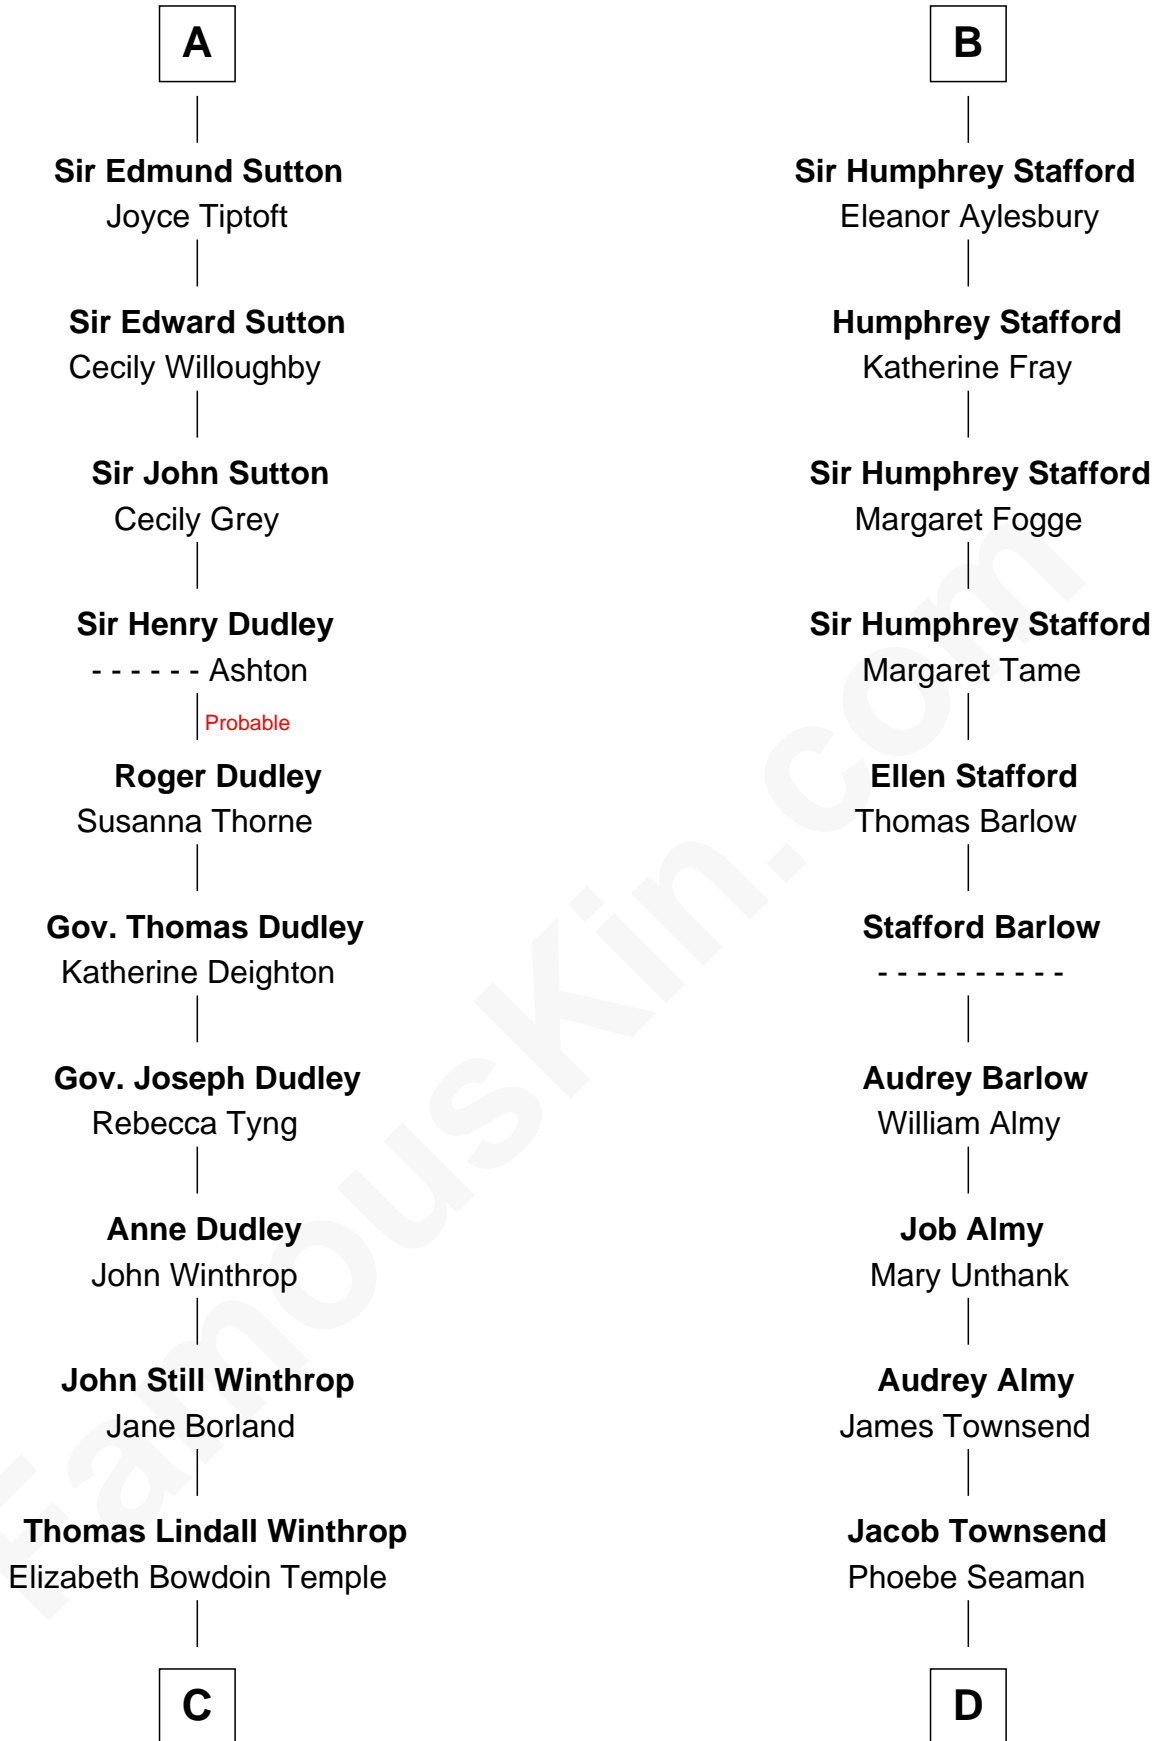

FamousKin.com

Relationship Chart of

John Kerry

68th U.S. Secretary of State

18th cousin 3 times removed of

Robert Townsend

Member of the Culper Spy Ring during the American Revolution

C

Robert Charles Winthrop
Elizabeth Cabot Blanchard

Robert Charles Winthrop
Elizabeth Mason

Margaret Tyndal Winthrop
James Grant Forbes

Rosemary Isabel Forbes
Richard John Kerry

John Kerry
68th U.S. Secretary of State

D

Samuel Townsend
Sarah Stoddard

Robert Townsend
Spy known as "Culper Jr."

FamousKin.com