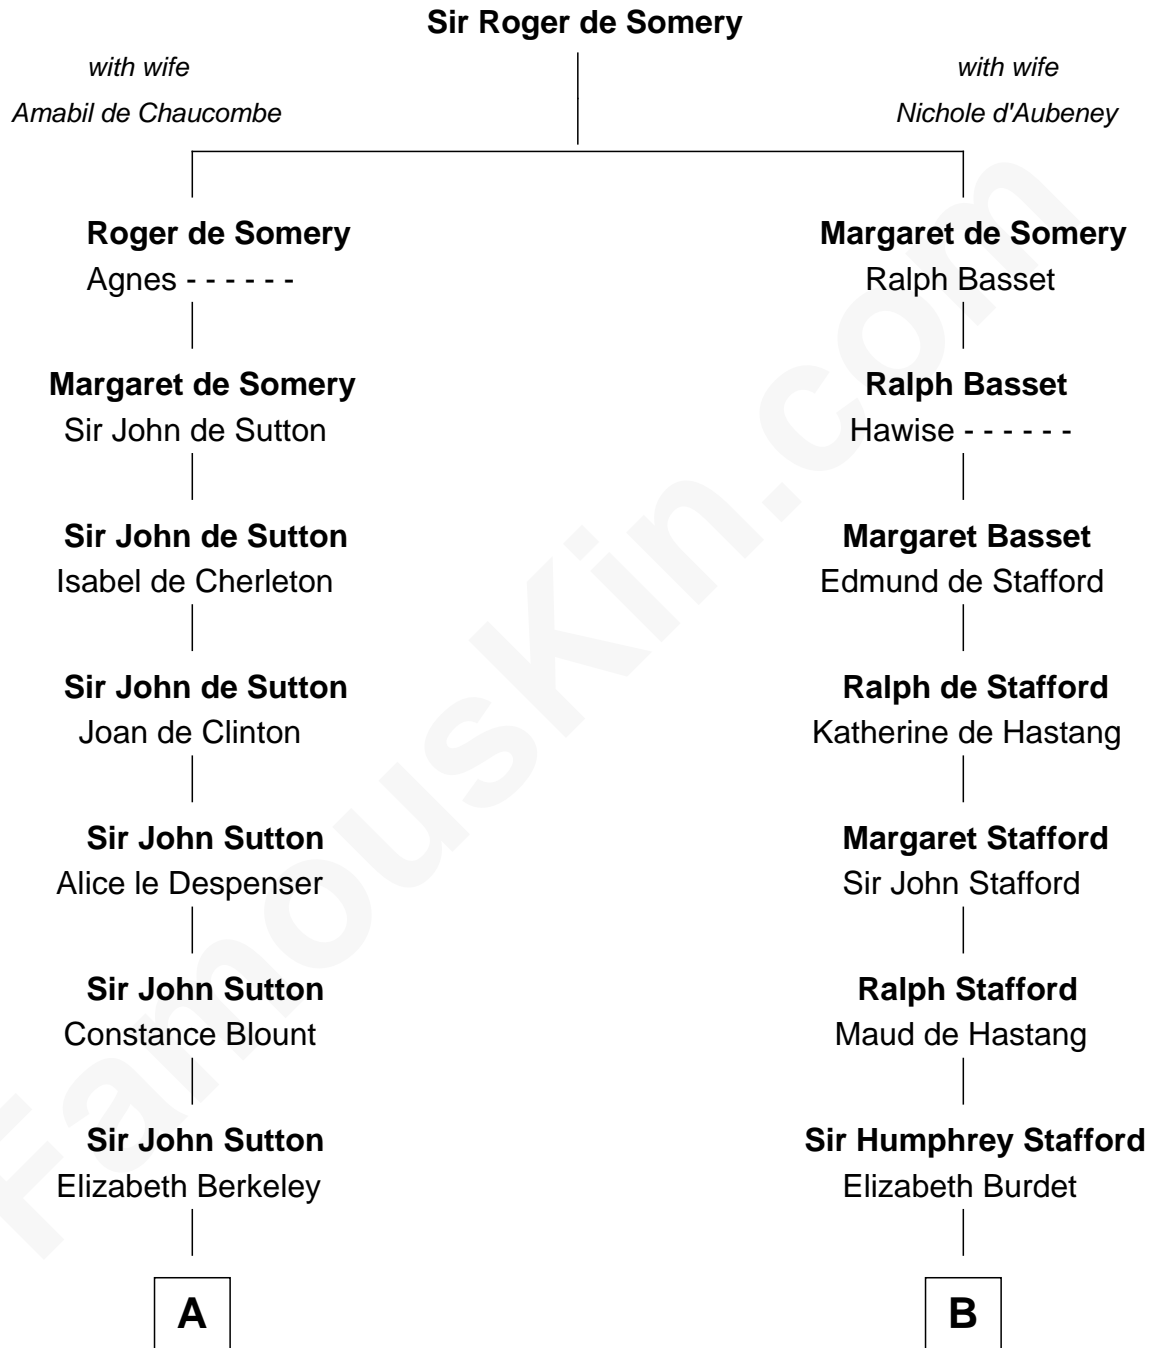

FamousKin.com

Relationship Chart of

John Kerry

68th U.S. Secretary of State

18th cousin 3 times removed of

Robert Townsend

Member of the Culper Spy Ring during the American Revolution

C

Robert Charles Winthrop
Elizabeth Cabot Blanchard

Robert Charles Winthrop
Elizabeth Mason

Margaret Tyndal Winthrop
James Grant Forbes

Rosemary Isabel Forbes
Richard John Kerry

John Kerry
68th U.S. Secretary of State

D

Samuel Townsend
Sarah Stoddard

Robert Townsend
Spy known as "Culper Jr."

FamousKin.com