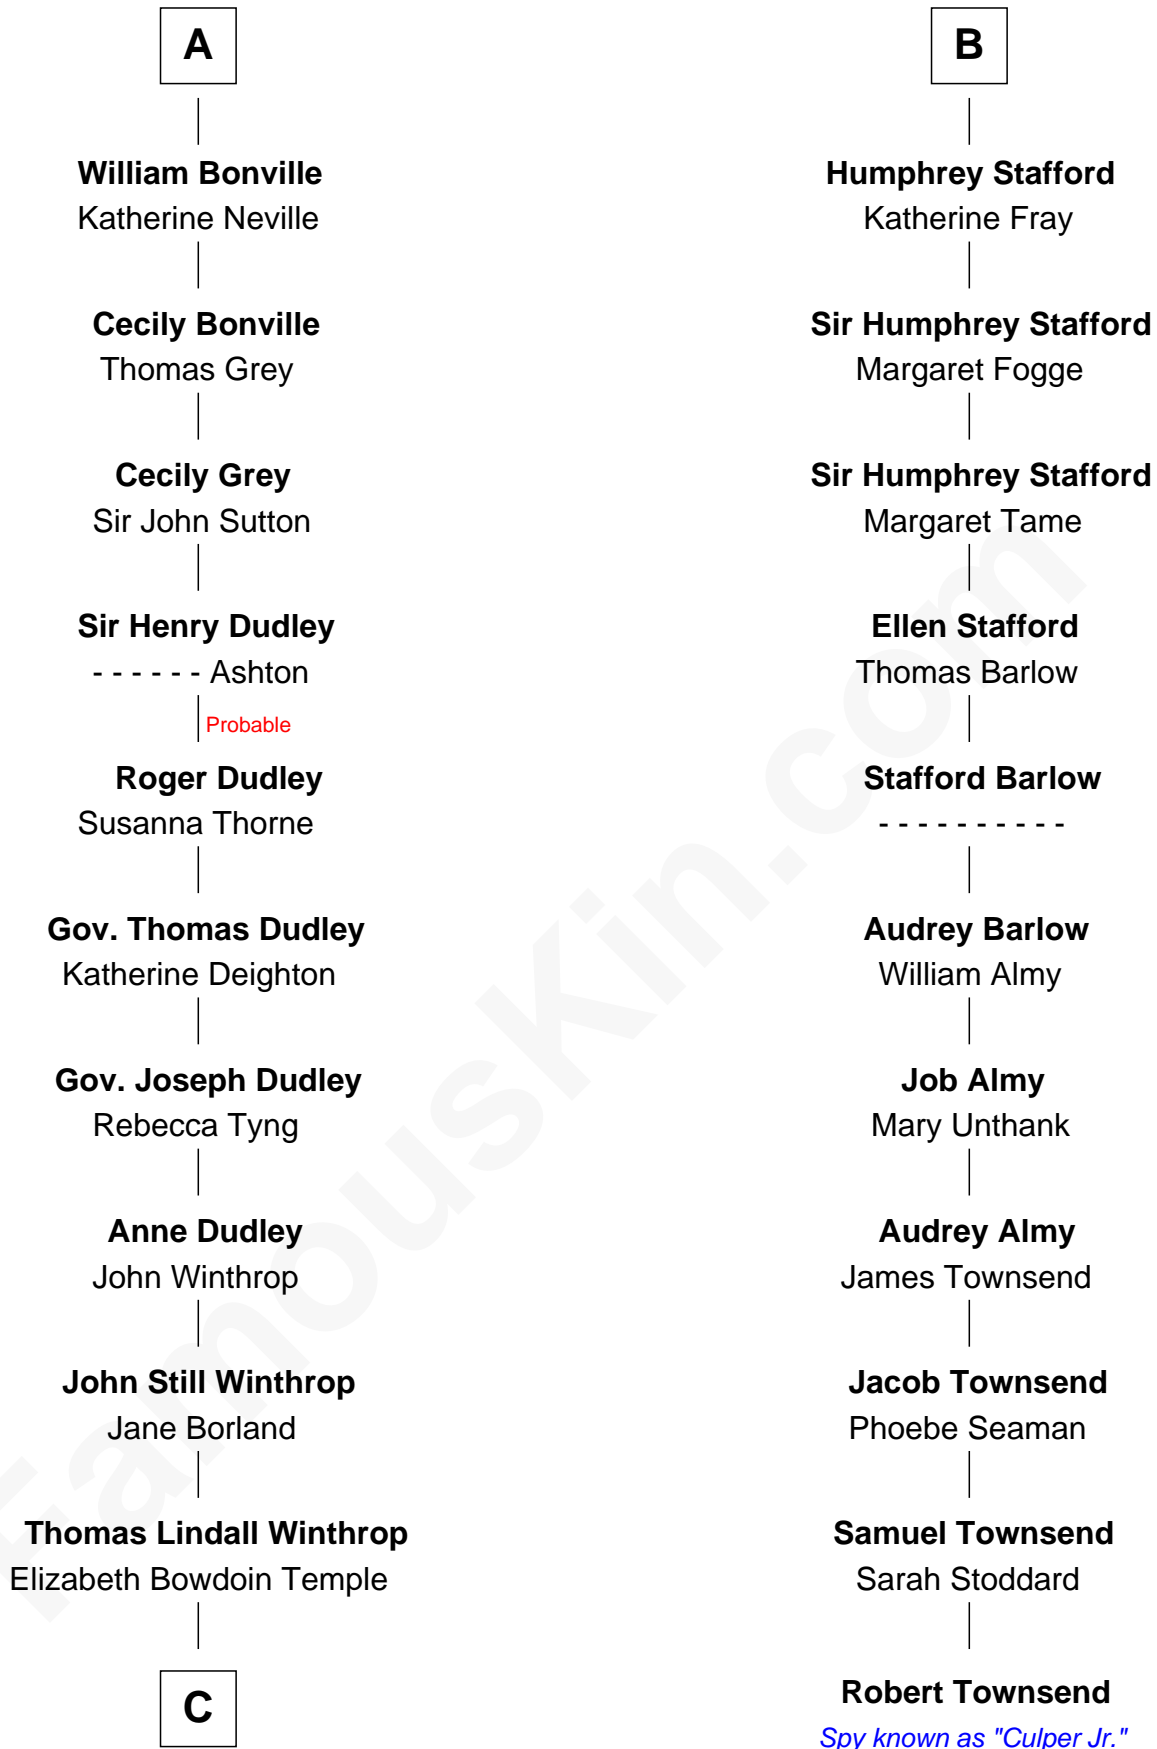

FamousKin.com Relationship Chart of

John Kerry

68th U.S. Secretary of State

17th cousin 4 times removed of

Robert Townsend

Member of the Culper Spy Ring during the American Revolution

C

Robert Charles Winthrop
Elizabeth Cabot Blanchard

Robert Charles Winthrop
Elizabeth Mason

Margaret Tyndal Winthrop
James Grant Forbes

Rosemary Isabel Forbes
Richard John Kerry

John Kerry
68th U.S. Secretary of State

FamousKin.com