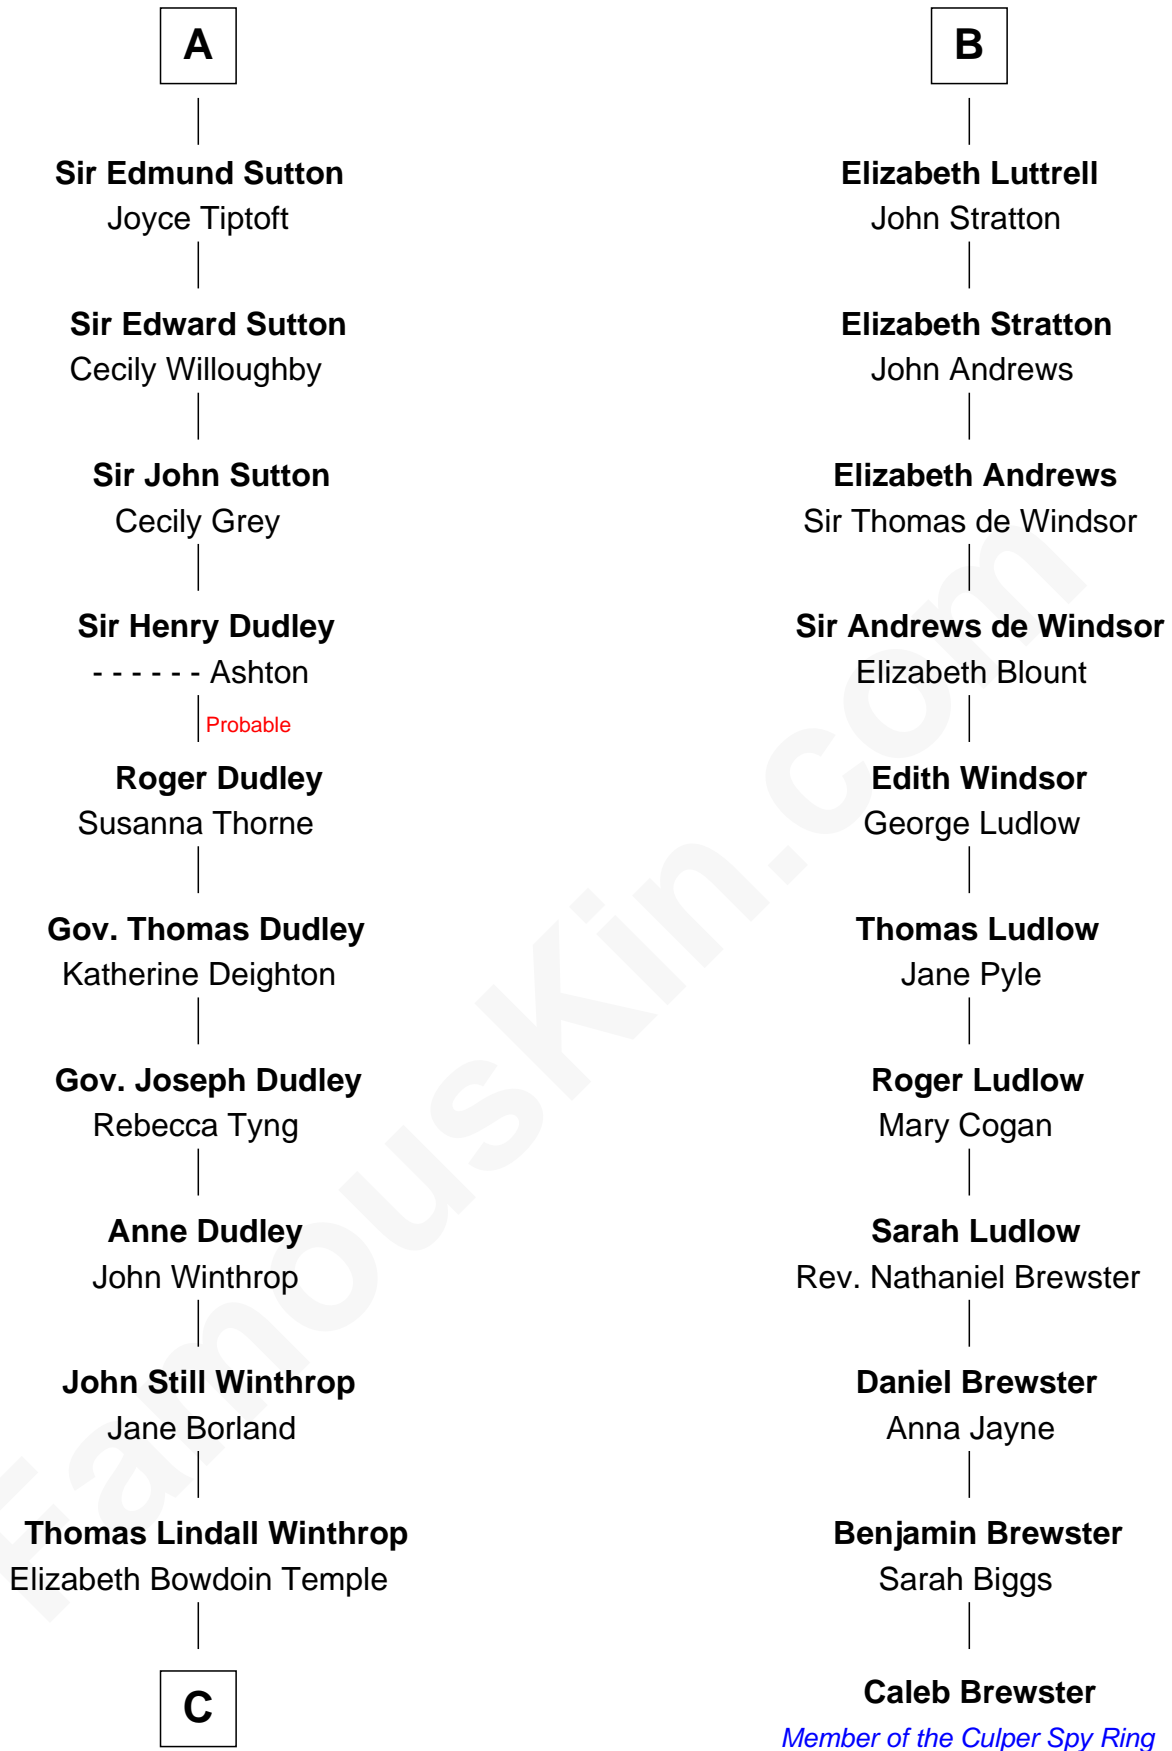

FamousKin.com

Relationship Chart of

John Kerry

68th U.S. Secretary of State

17th cousin 4 times removed of

Caleb Brewster

Member of the Culper Spy Ring during the American Revolution

C

Robert Charles Winthrop
Elizabeth Cabot Blanchard

Robert Charles Winthrop
Elizabeth Mason

Margaret Tyndal Winthrop
James Grant Forbes

Rosemary Isabel Forbes
Richard John Kerry

John Kerry
68th U.S. Secretary of State