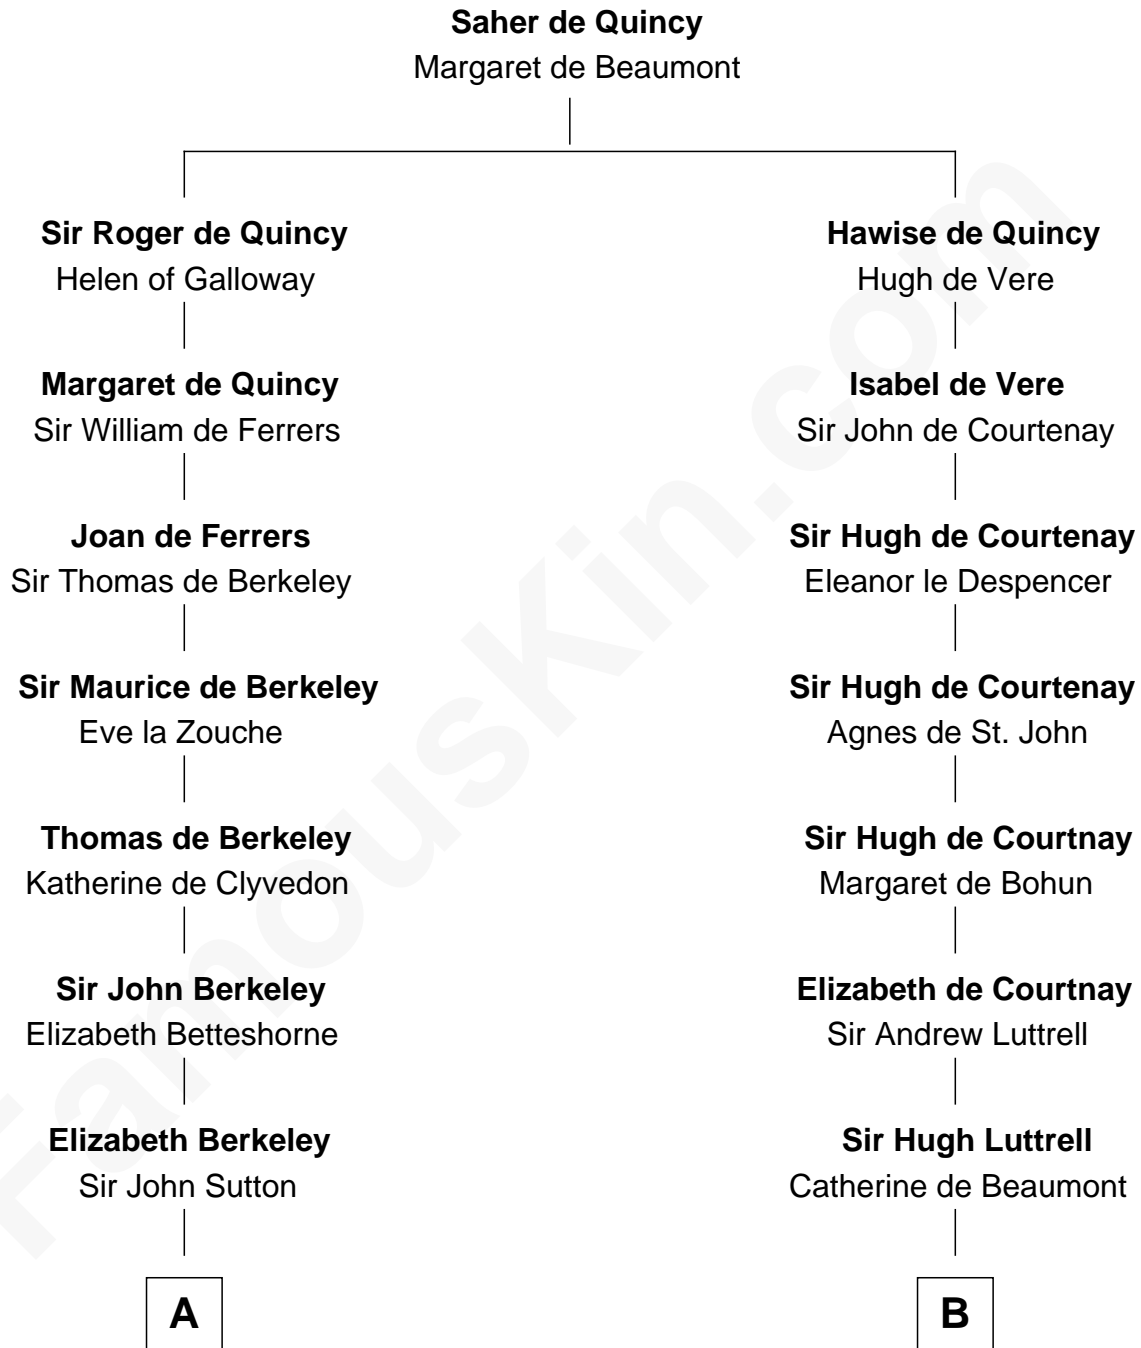

FamousKin.com

Relationship Chart of

John Kerry

68th U.S. Secretary of State

17th cousin 4 times removed of

Caleb Brewster

Member of the Culper Spy Ring during the American Revolution

C

Robert Charles Winthrop
Elizabeth Cabot Blanchard

Robert Charles Winthrop
Elizabeth Mason

Margaret Tyndal Winthrop
James Grant Forbes

Rosemary Isabel Forbes
Richard John Kerry

John Kerry
68th U.S. Secretary of State