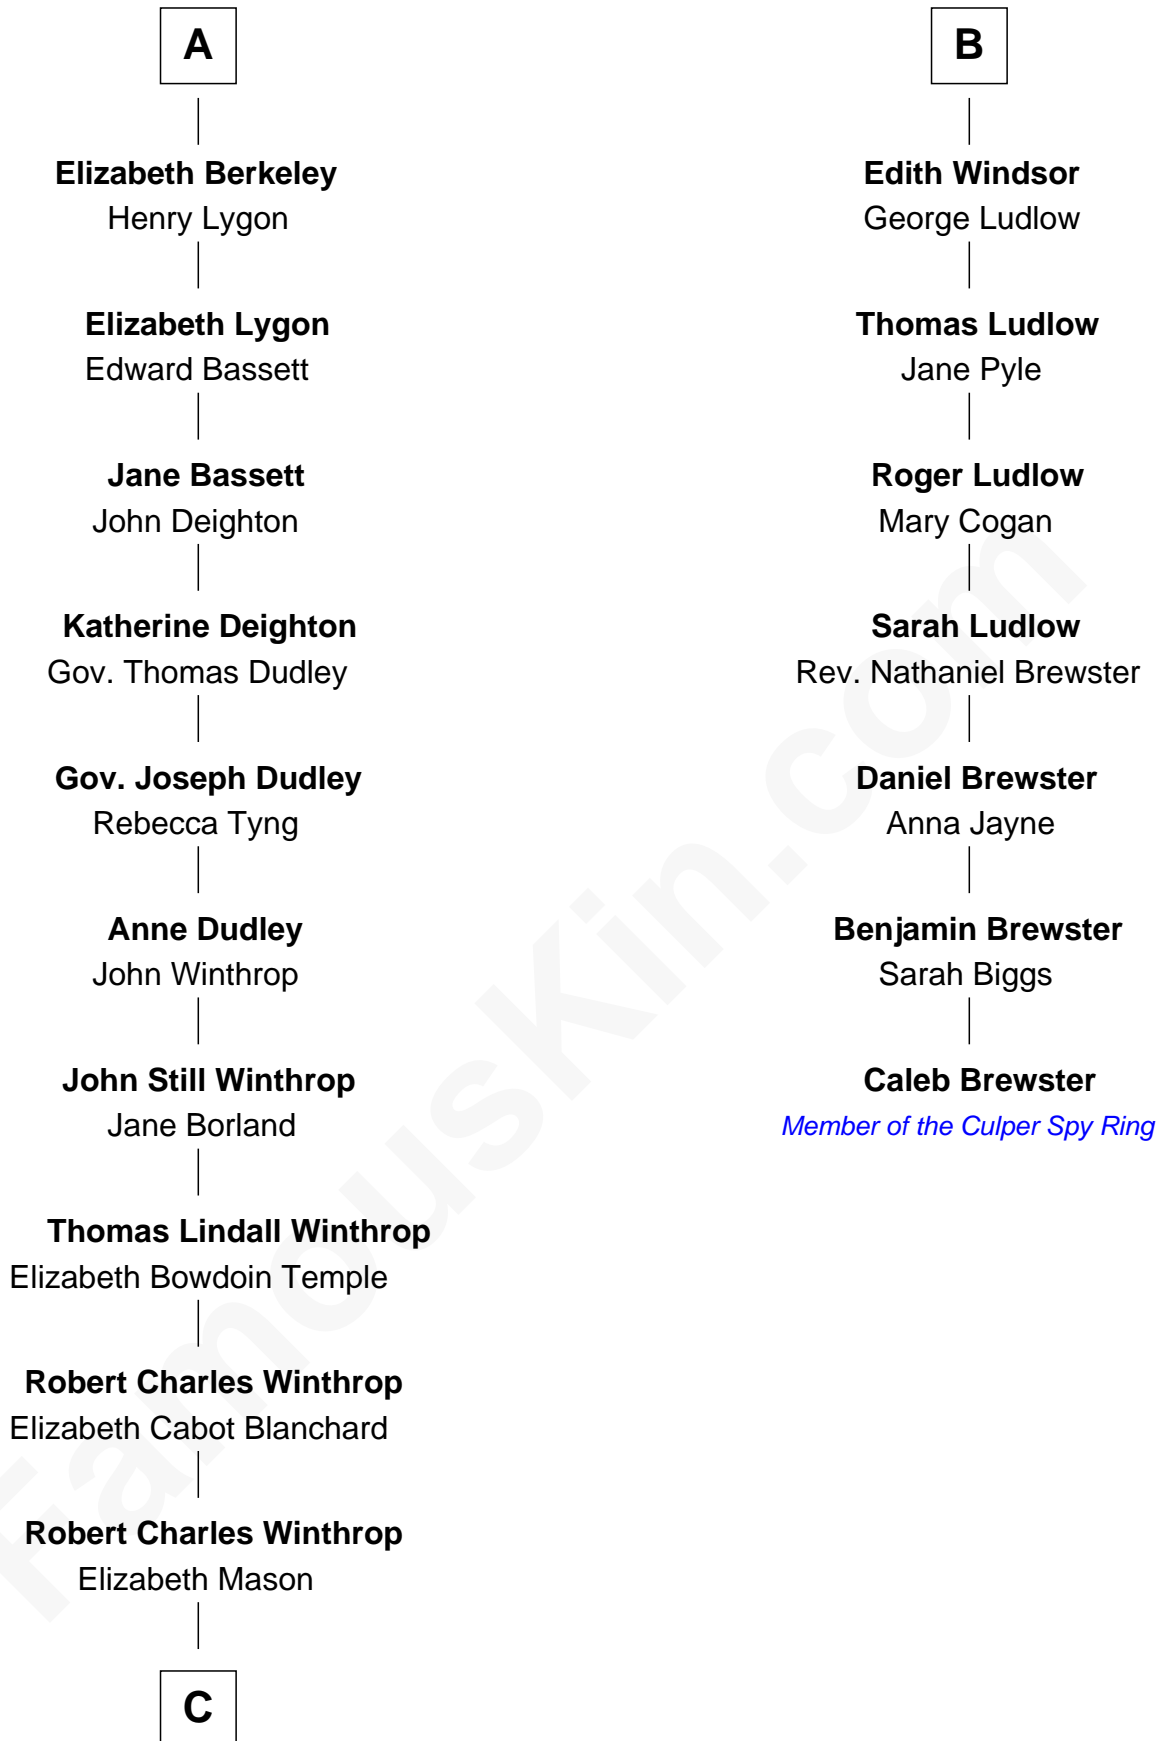

FamousKin.com Relationship Chart of

John Kerry

68th U.S. Secretary of State

13th cousin 6 times removed of

Caleb Brewster

Member of the Culper Spy Ring during the American Revolution

Humphrey de Bohun
Elizabeth Plantagenet

Sir William de Bohun
Elizabeth de Badlesmere

Margaret de Bohun
Sir Hugh de Courtnay

Elizabeth de Bohun
Sir Richard Fitzalan

Elizabeth de Courtnay
Sir Andrew Luttrell

Elizabeth Fitzalan
Sir Thomas Mowbray

Sir Hugh Luttrell
Catherine de Beaumont

Isabel Mowbray
Sir James Berkeley

Elizabeth Luttrell
John Stratton

Maurice Berkeley
Isabel Mead

Elizabeth Stratton
John Andrews

Anne Berkeley
Sir William Dennis

Elizabeth Andrews
Sir Thomas de Windsor

Isabel Dennis
Sir John Berkeley

Sir Andrews de Windsor
Elizabeth Blount

A

B

C

—
Margaret Tyndal Winthrop

James Grant Forbes

—
Rosemary Isabel Forbes

Richard John Kerry