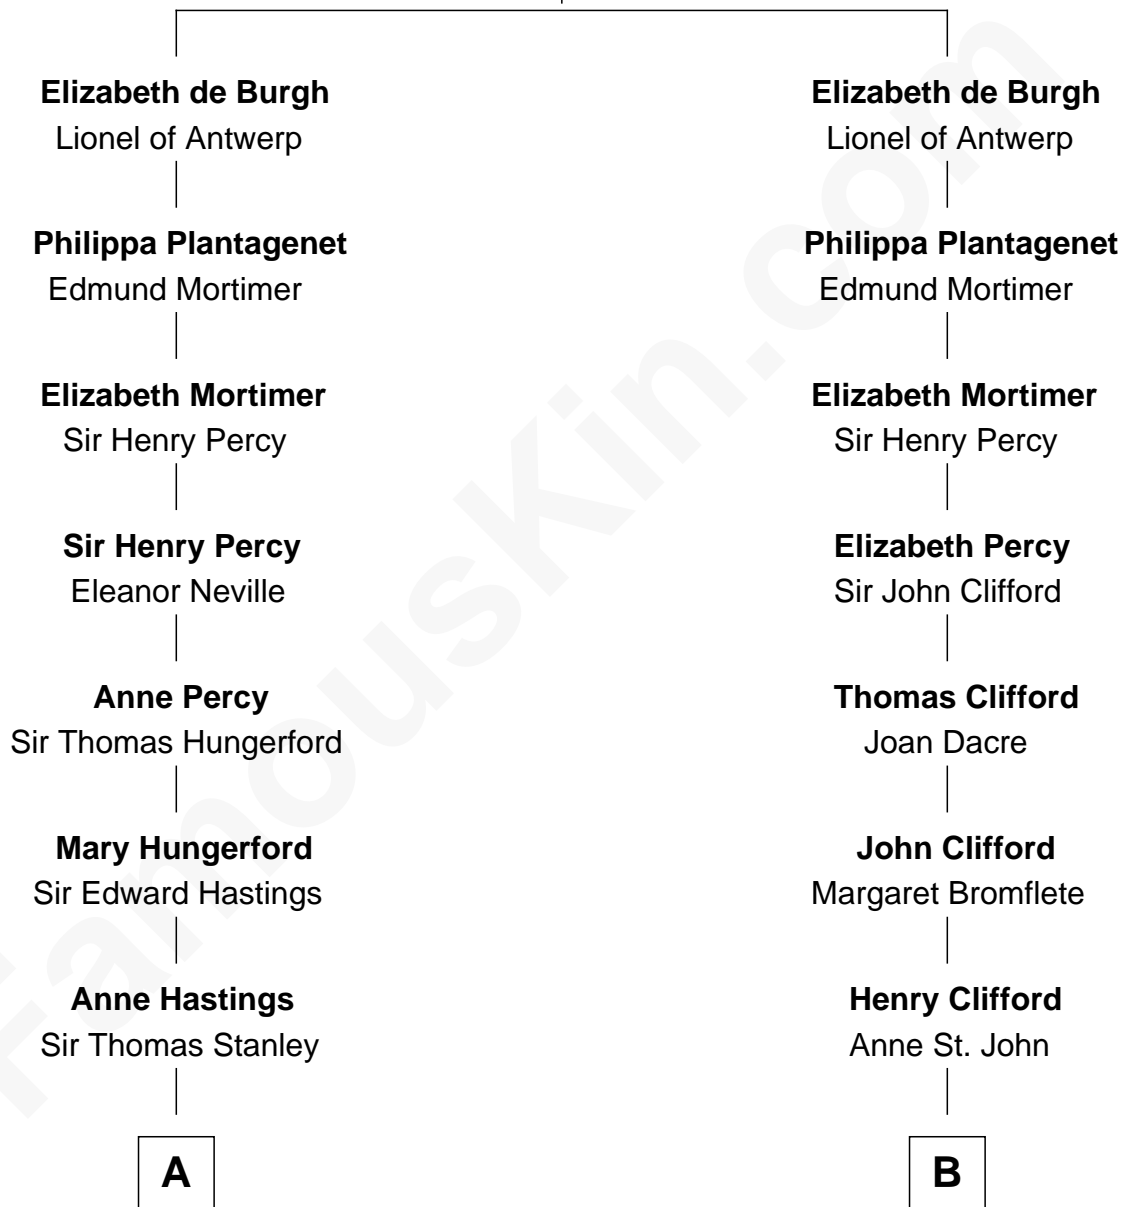

# FamousKin.com Relationship Chart of

**John Kerry**

*68th U.S. Secretary of State*

**21st cousin of**

**Sandra Day O'Connor**

*First Female U.S. Supreme Court Justice*

**William de Burgh**  
Maude of Lancaster

**C**

**Robert Charles Winthrop**  
Elizabeth Cabot Blanchard

**Robert Charles Winthrop**  
Elizabeth Mason

**Margaret Tyndal Winthrop**  
James Grant Forbes

**Rosemary Isabel Forbes**  
Richard John Kerry

**John Kerry**  
*68th U.S. Secretary of State*

**D**

**Lettice Carlyle Cobb**  
Luke Day

**Hollis Day**  
Eliza L. Flanders

**Henry Clay Day**  
Alice Edith Hilton

**Henry R. Day**  
Ada Mae Wilkey

**Sandra Day O'Connor**  
*U.S. Supreme Court Justice*