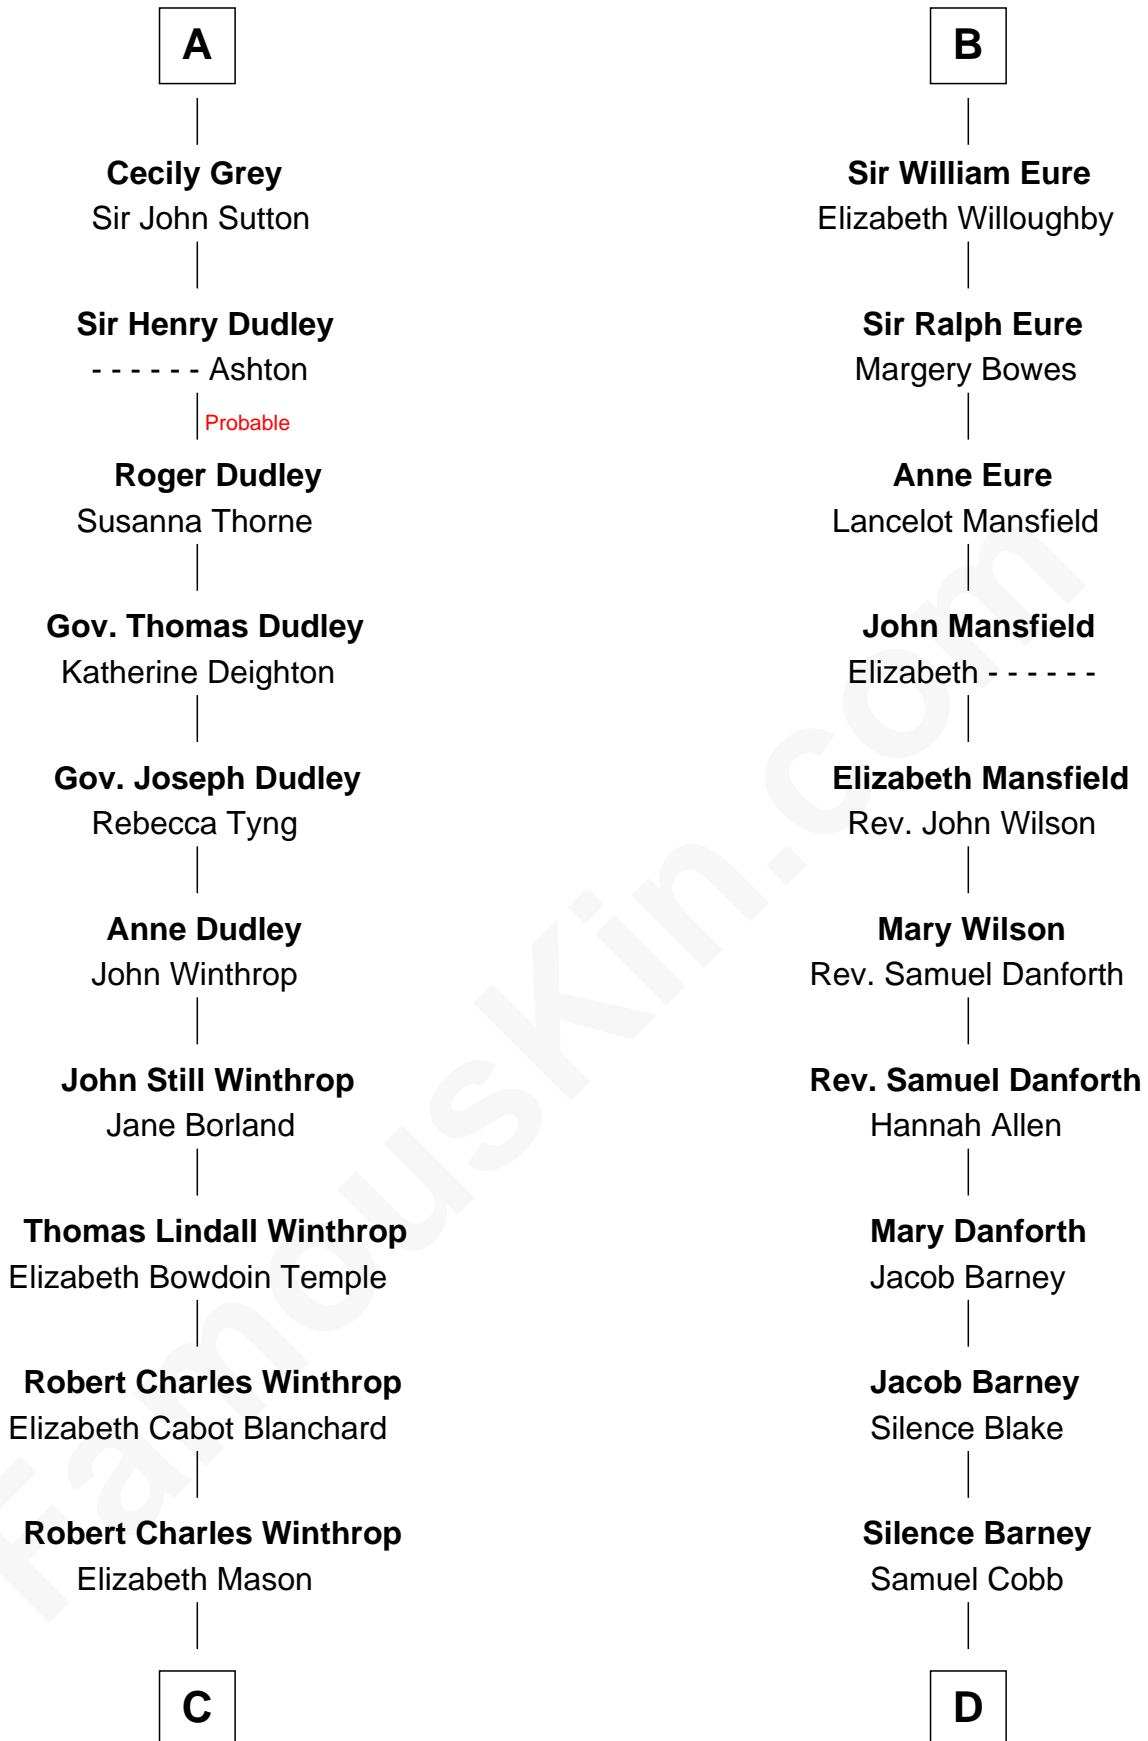

FamousKin.com

Relationship Chart of

John Kerry

68th U.S. Secretary of State

19th cousin 2 times removed of

Sandra Day O'Connor

First Female U.S. Supreme Court Justice

C

Margaret Tyndal Winthrop

James Grant Forbes

Rosemary Isabel Forbes

Richard John Kerry

John Kerry

68th U.S. Secretary of State

D

Lettice Carlyle Cobb

Luke Day

Hollis Day

Eliza L. Flanders

Henry Clay Day

Alice Edith Hilton

Henry R. Day

Ada Mae Wilkey

Sandra Day O'Connor