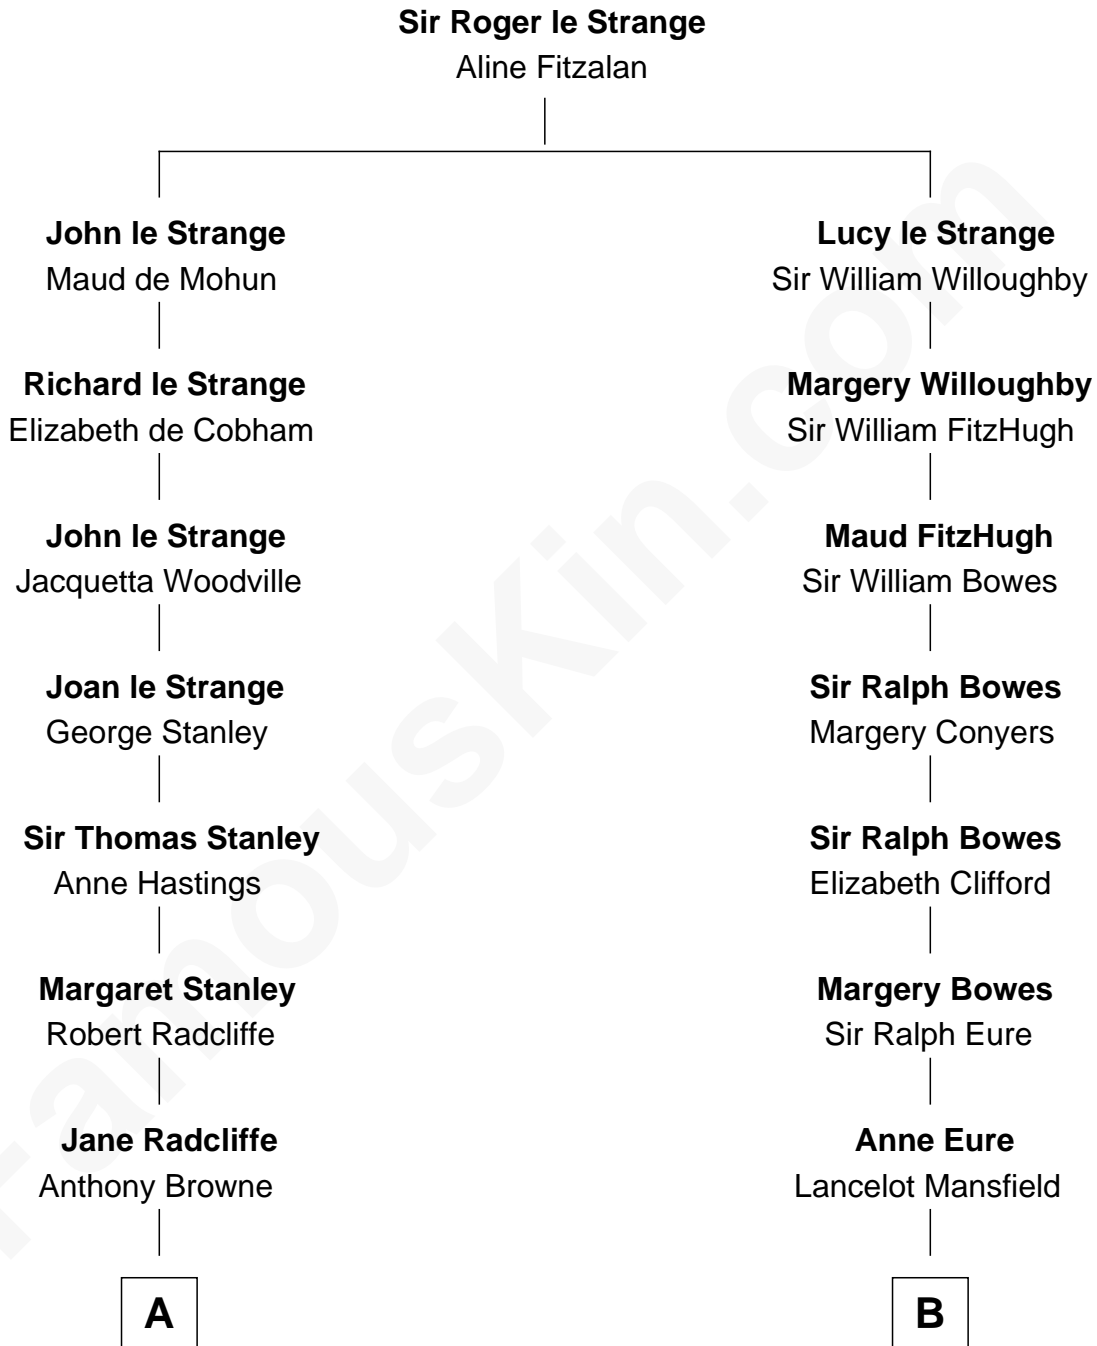

FamousKin.com Relationship Chart of

John Kerry

68th U.S. Secretary of State

18th cousin 1 time removed of

Sandra Day O'Connor

First Female U.S. Supreme Court Justice

C

Margaret Tyndal Winthrop

James Grant Forbes

Rosemary Isabel Forbes

Richard John Kerry

John Kerry

68th U.S. Secretary of State

D

Henry R. Day

Ada Mae Wilkey