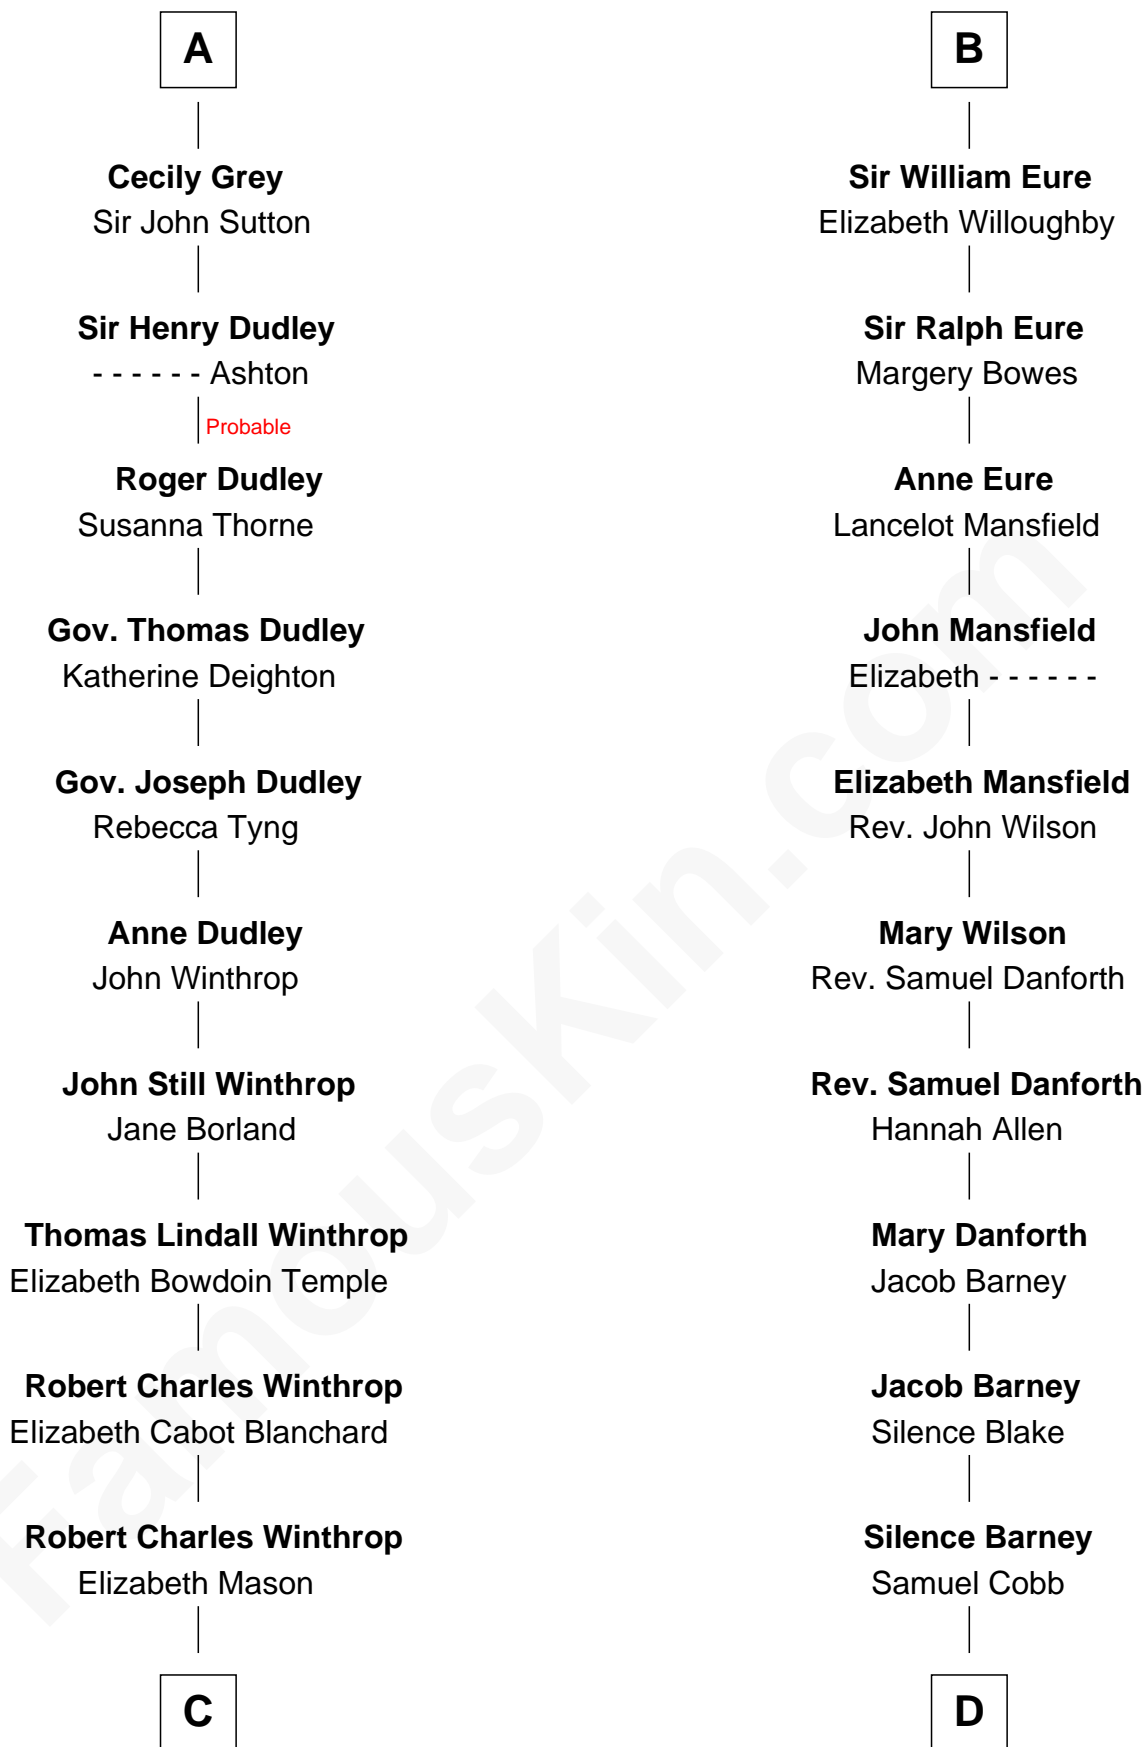

## Relationship Chart of

### John Kerry

68th U.S. Secretary of State

19th cousin 2 times removed of

### Sandra Day O'Connor

First Female U.S. Supreme Court Justice

**C**

**Margaret Tyndal Winthrop**

James Grant Forbes

**Rosemary Isabel Forbes**

Richard John Kerry

**John Kerry**