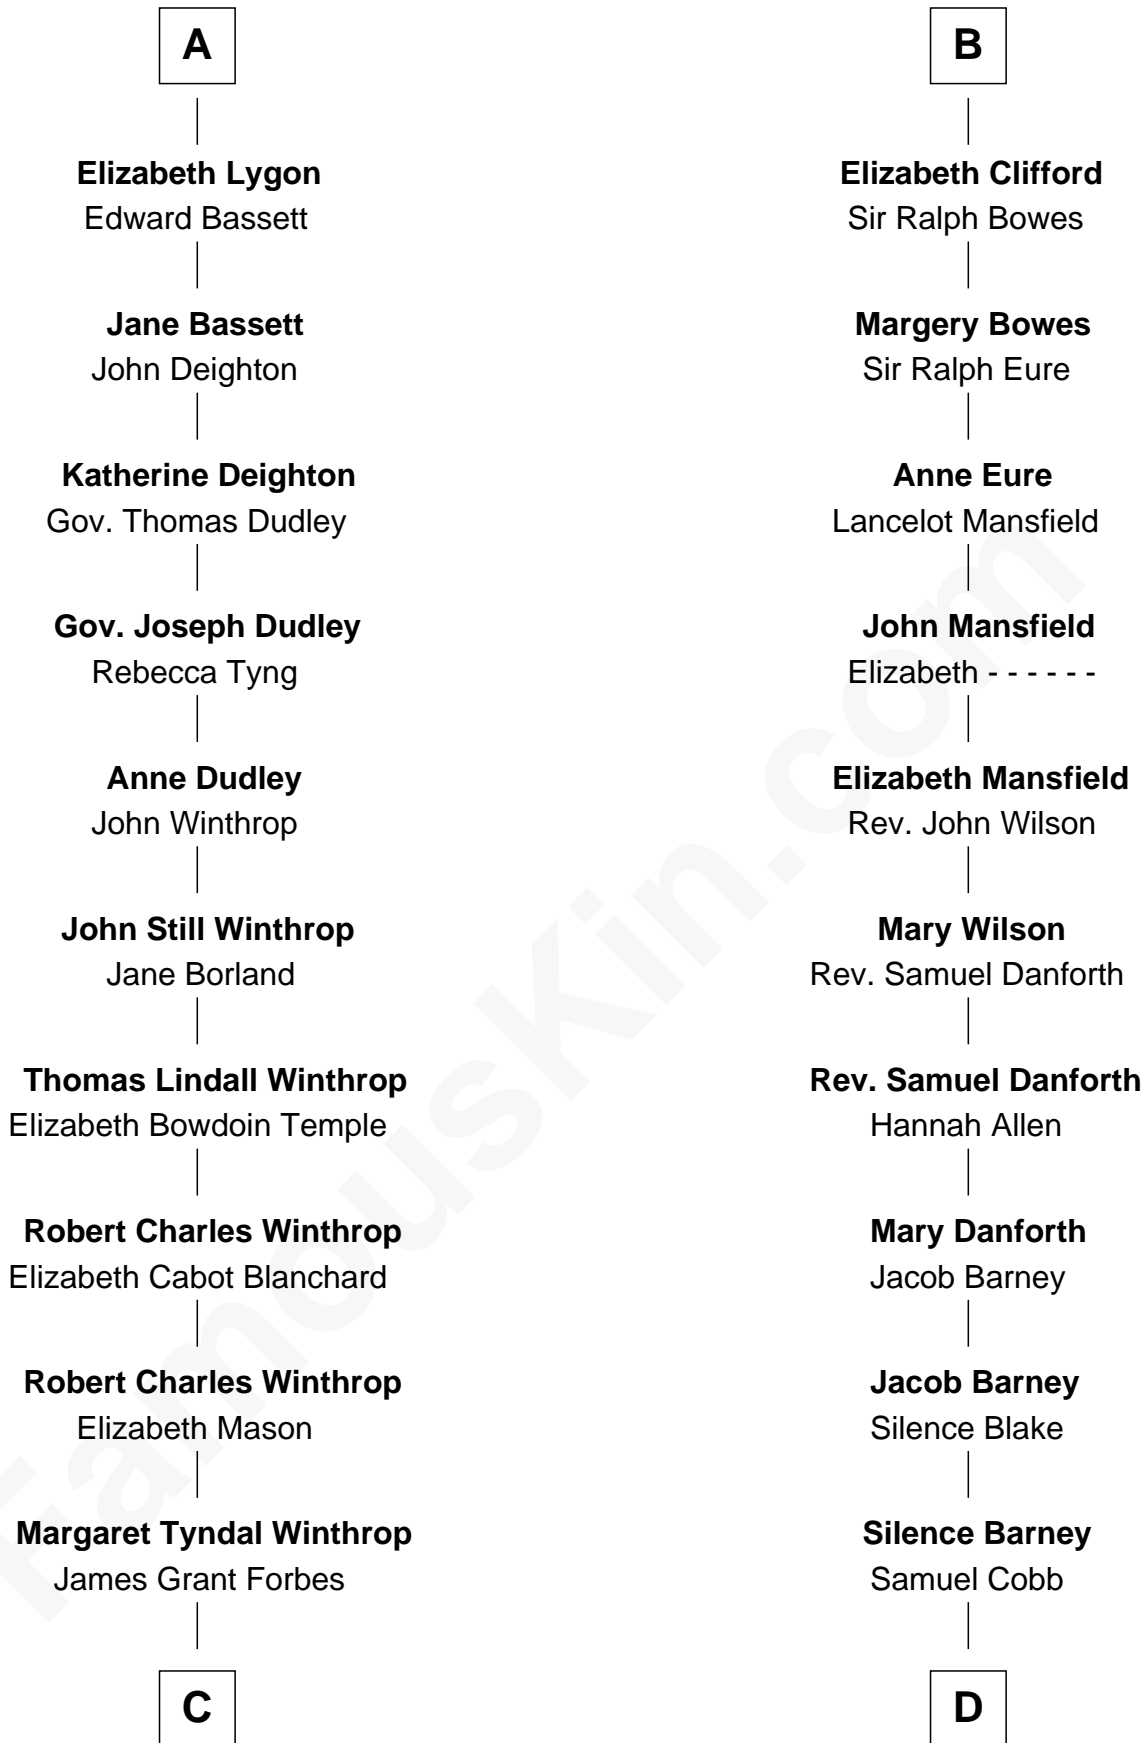

FamousKin.com

Relationship Chart of

John Kerry

68th U.S. Secretary of State

18th cousin 3 times removed of

Sandra Day O'Connor

First Female U.S. Supreme Court Justice

C

Rosemary Isabel Forbes

Richard John Kerry

John Kerry

68th U.S. Secretary of State

D

Lettice Carlyle Cobb

Luke Day

Hollis Day