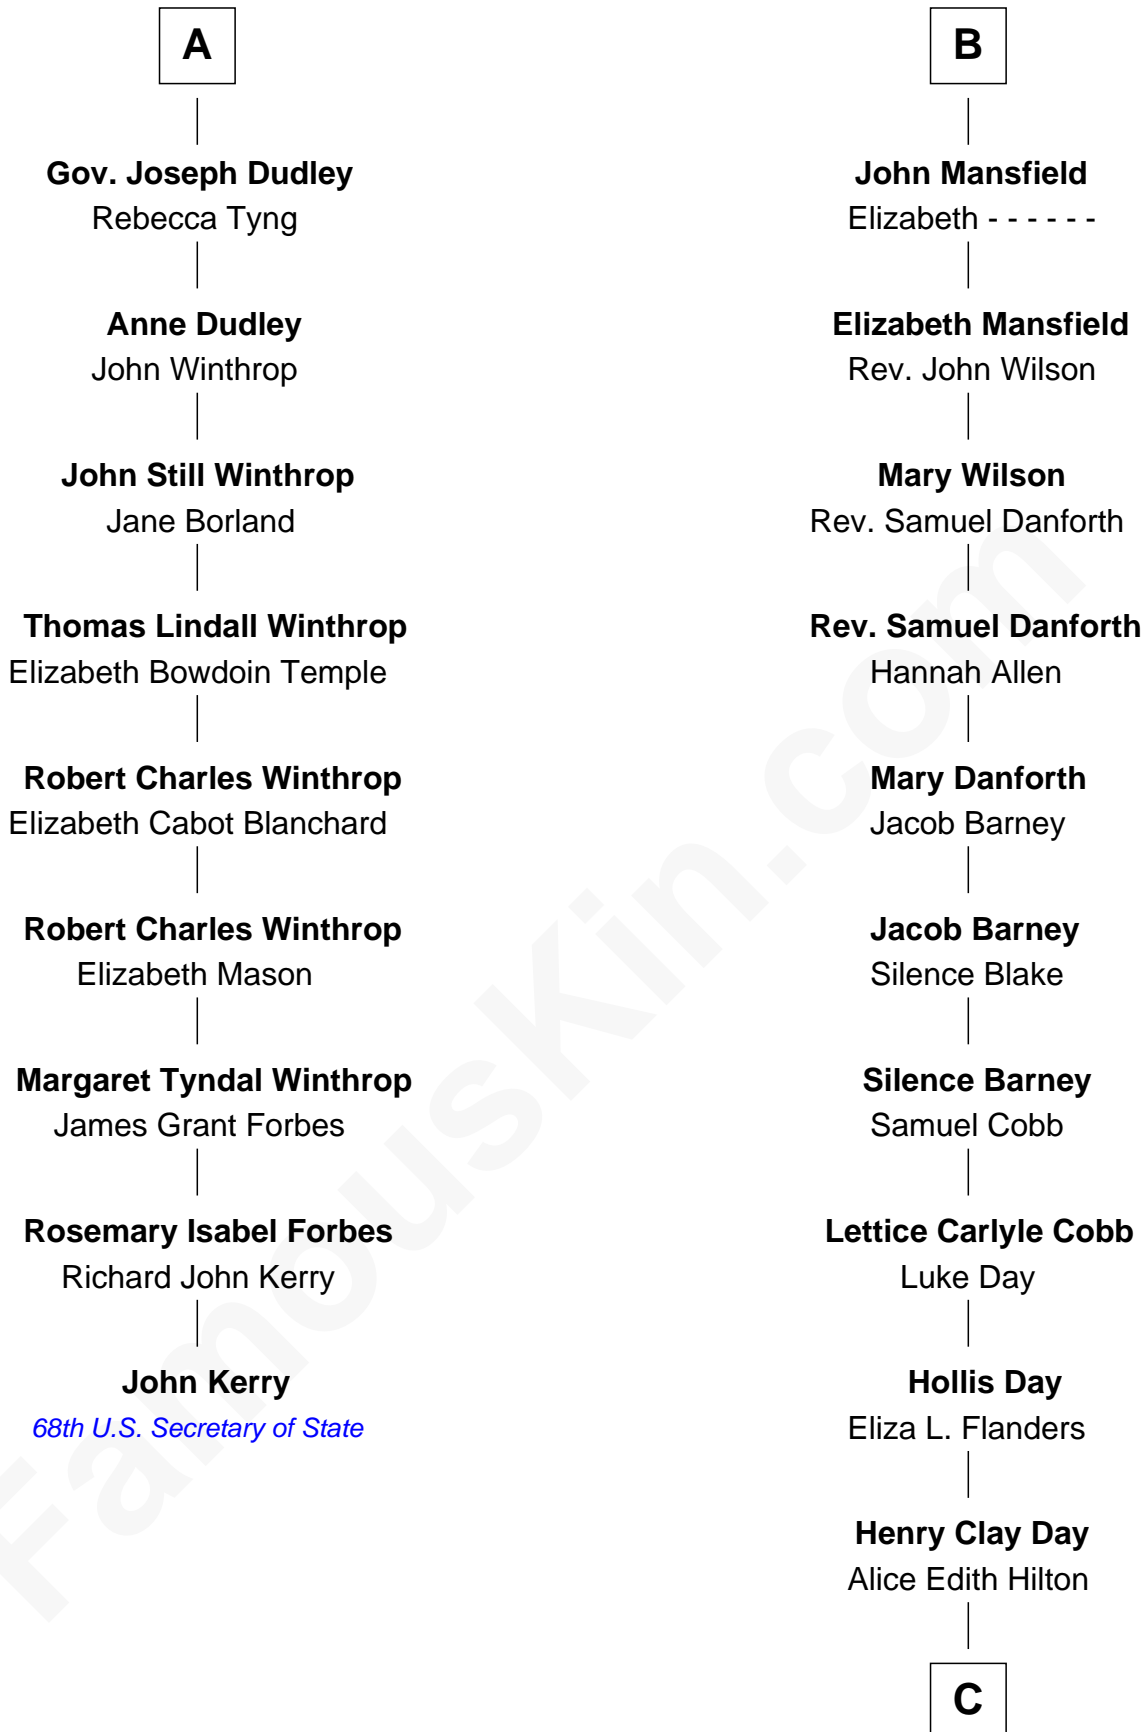

FamousKin.com Relationship Chart of John Kerry

68th U.S. Secretary of State

15th cousin 3 times removed of

Sandra Day O'Connor

First Female U.S. Supreme Court Justice

C

Henry R. Day
Ada Mae Wilkey

Sandra Day O'Connor
U.S. Supreme Court Justice