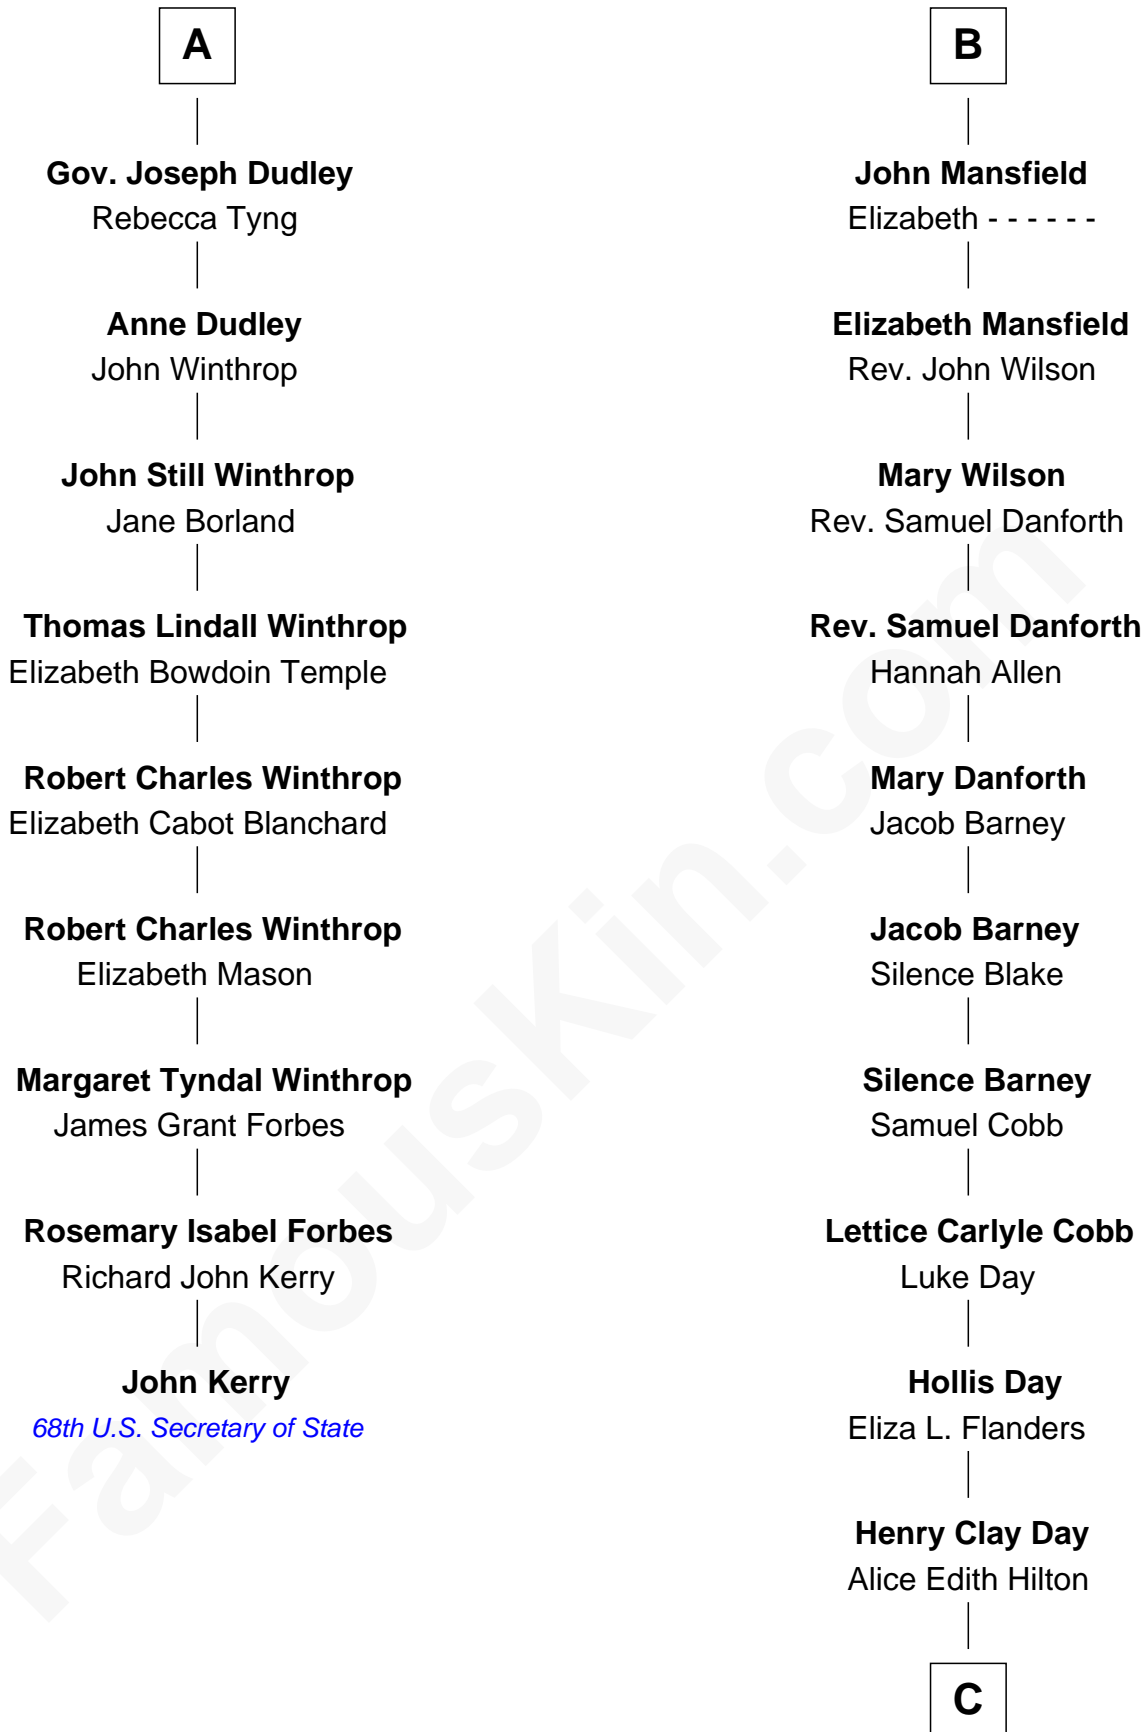

FamousKin.com

Relationship Chart of

John Kerry

68th U.S. Secretary of State

15th cousin 3 times removed of

Sandra Day O'Connor

First Female U.S. Supreme Court Justice

C

Henry R. Day
Ada Mae Wilkey

Sandra Day O'Connor
U.S. Supreme Court Justice

FamousKin.com