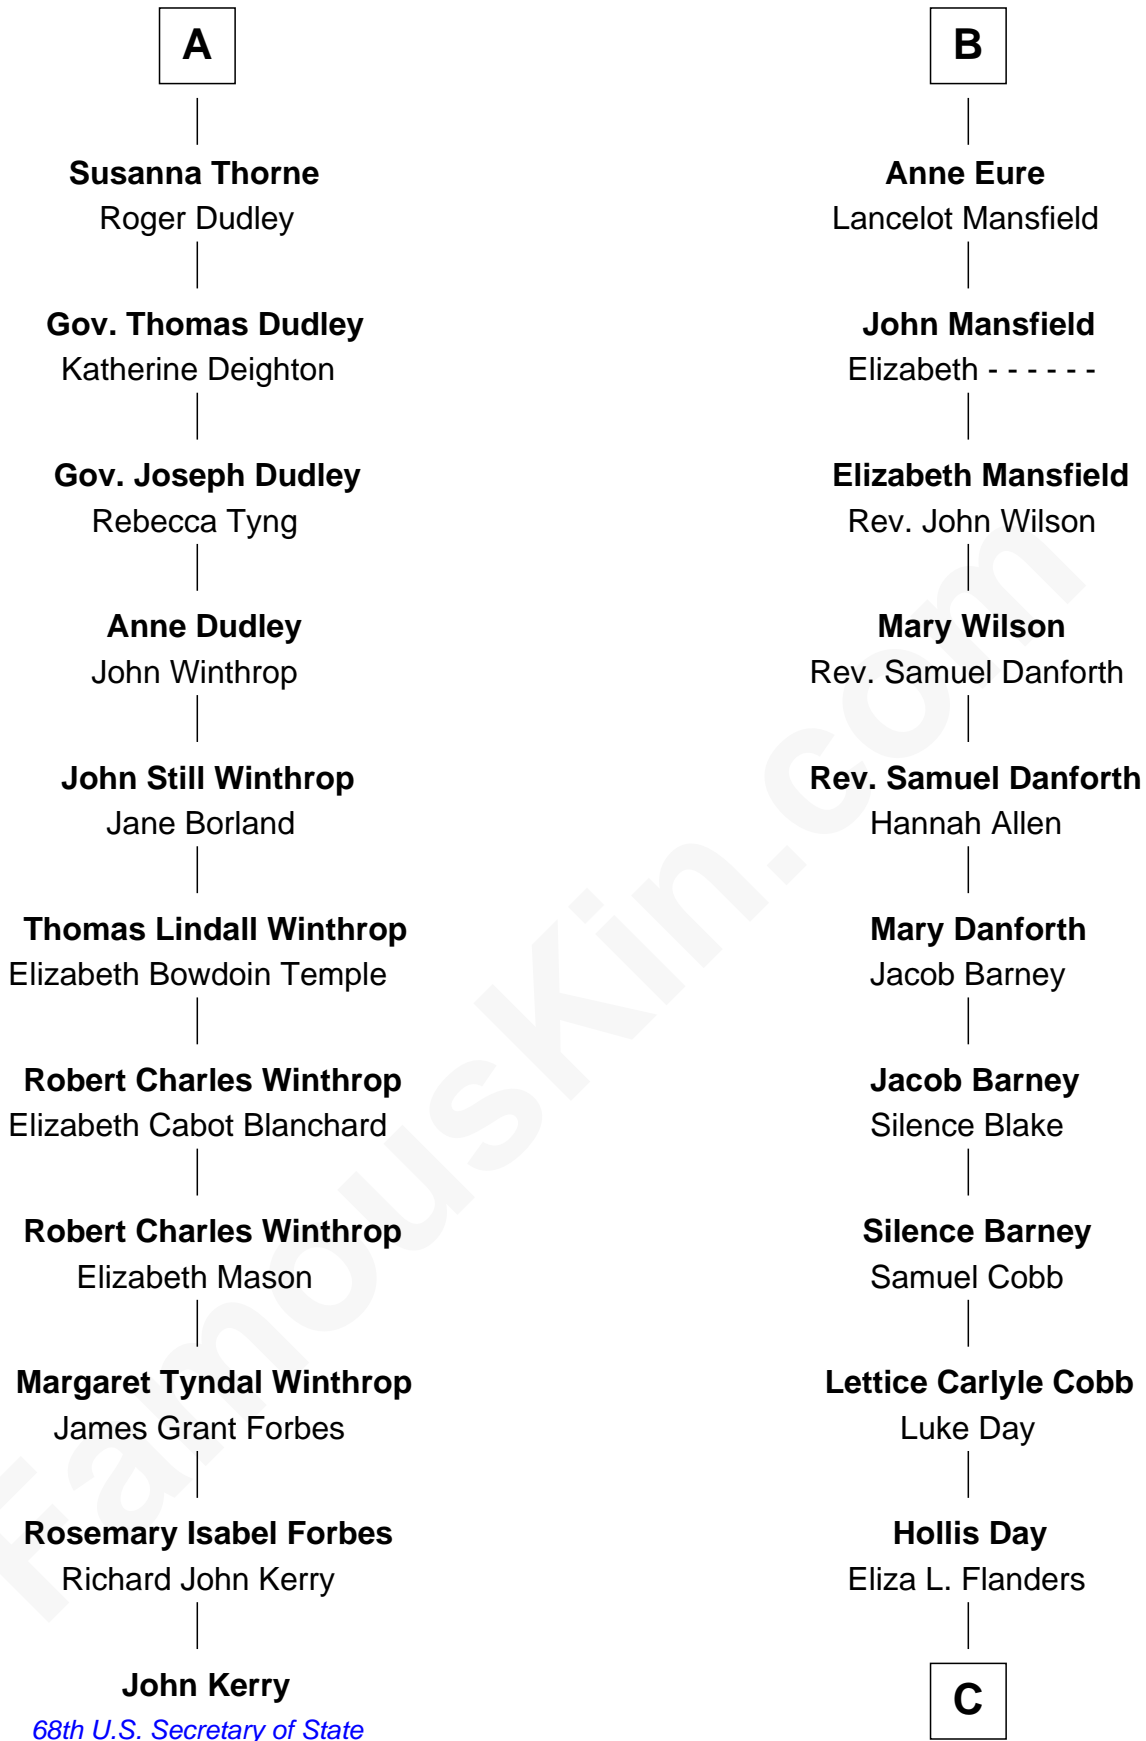

FamousKin.com

Relationship Chart of

John Kerry

68th U.S. Secretary of State

17th cousin 2 times removed of

Sandra Day O'Connor

First Female U.S. Supreme Court Justice

C

Henry Clay Day
Alice Edith Hilton

Henry R. Day
Ada Mae Wilkey

Sandra Day O'Connor
U.S. Supreme Court Justice

FamousKin.com