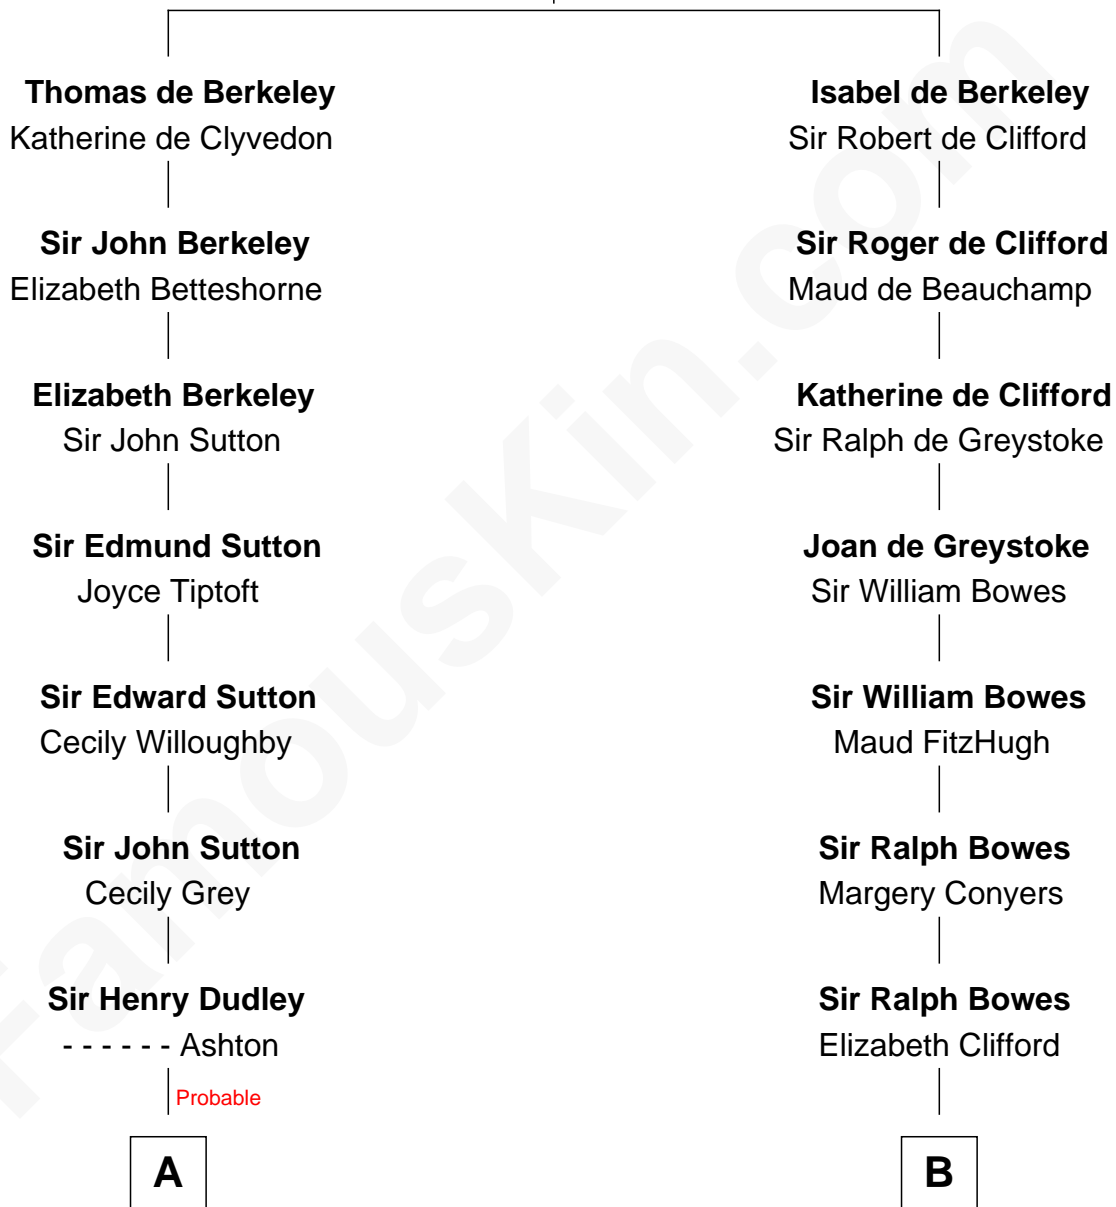

FamousKin.com

Relationship Chart of

John Kerry

68th U.S. Secretary of State

17th cousin 3 times removed of

Sandra Day O'Connor

First Female U.S. Supreme Court Justice

Sir Maurice de Berkeley

Eve la Zouche

C

—
Hollis Day

Eliza L. Flanders

—
Henry Clay Day

Alice Edith Hilton

—
Henry R. Day

Ada Mae Wilkey