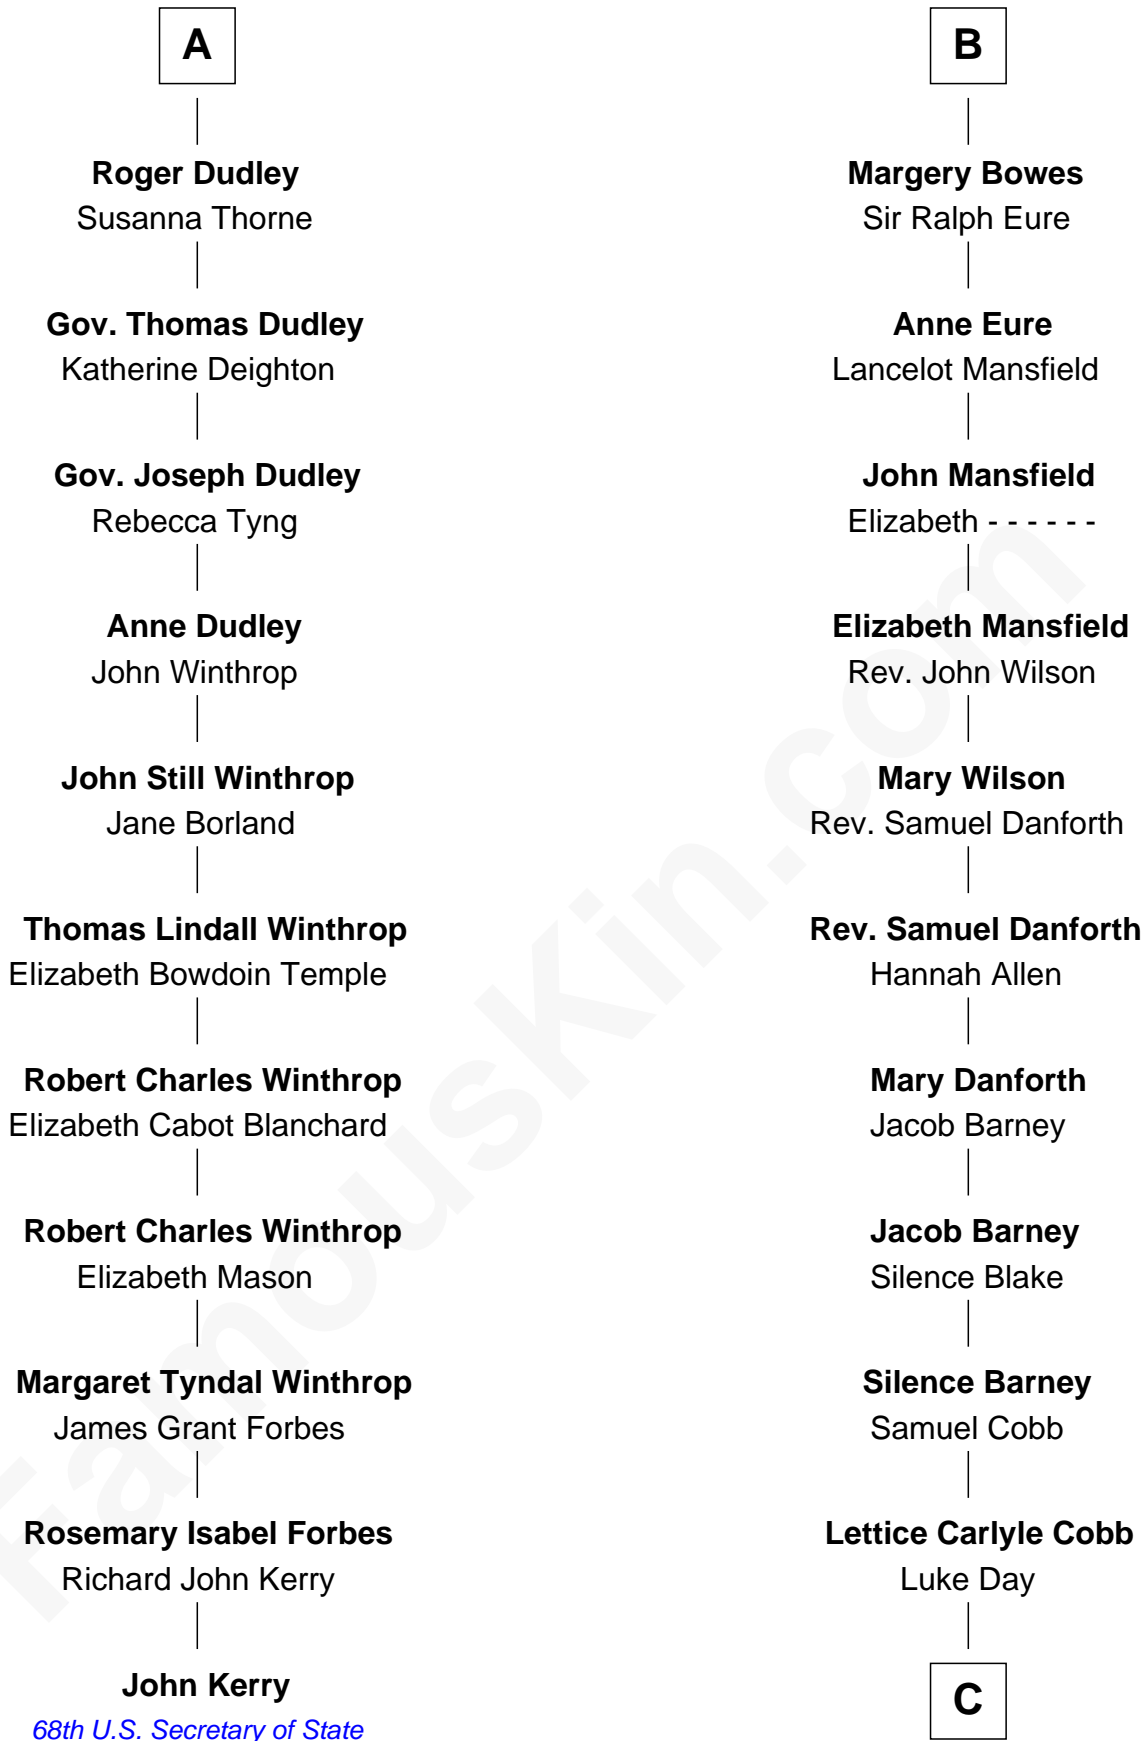

FamousKin.com

Relationship Chart of

John Kerry

68th U.S. Secretary of State

17th cousin 3 times removed of

Sandra Day O'Connor

First Female U.S. Supreme Court Justice

Sir Maurice de Berkeley

Eve la Zouche

C

—
Hollis Day

Eliza L. Flanders

—
Henry Clay Day

Alice Edith Hilton

—
Henry R. Day

Ada Mae Wilkey