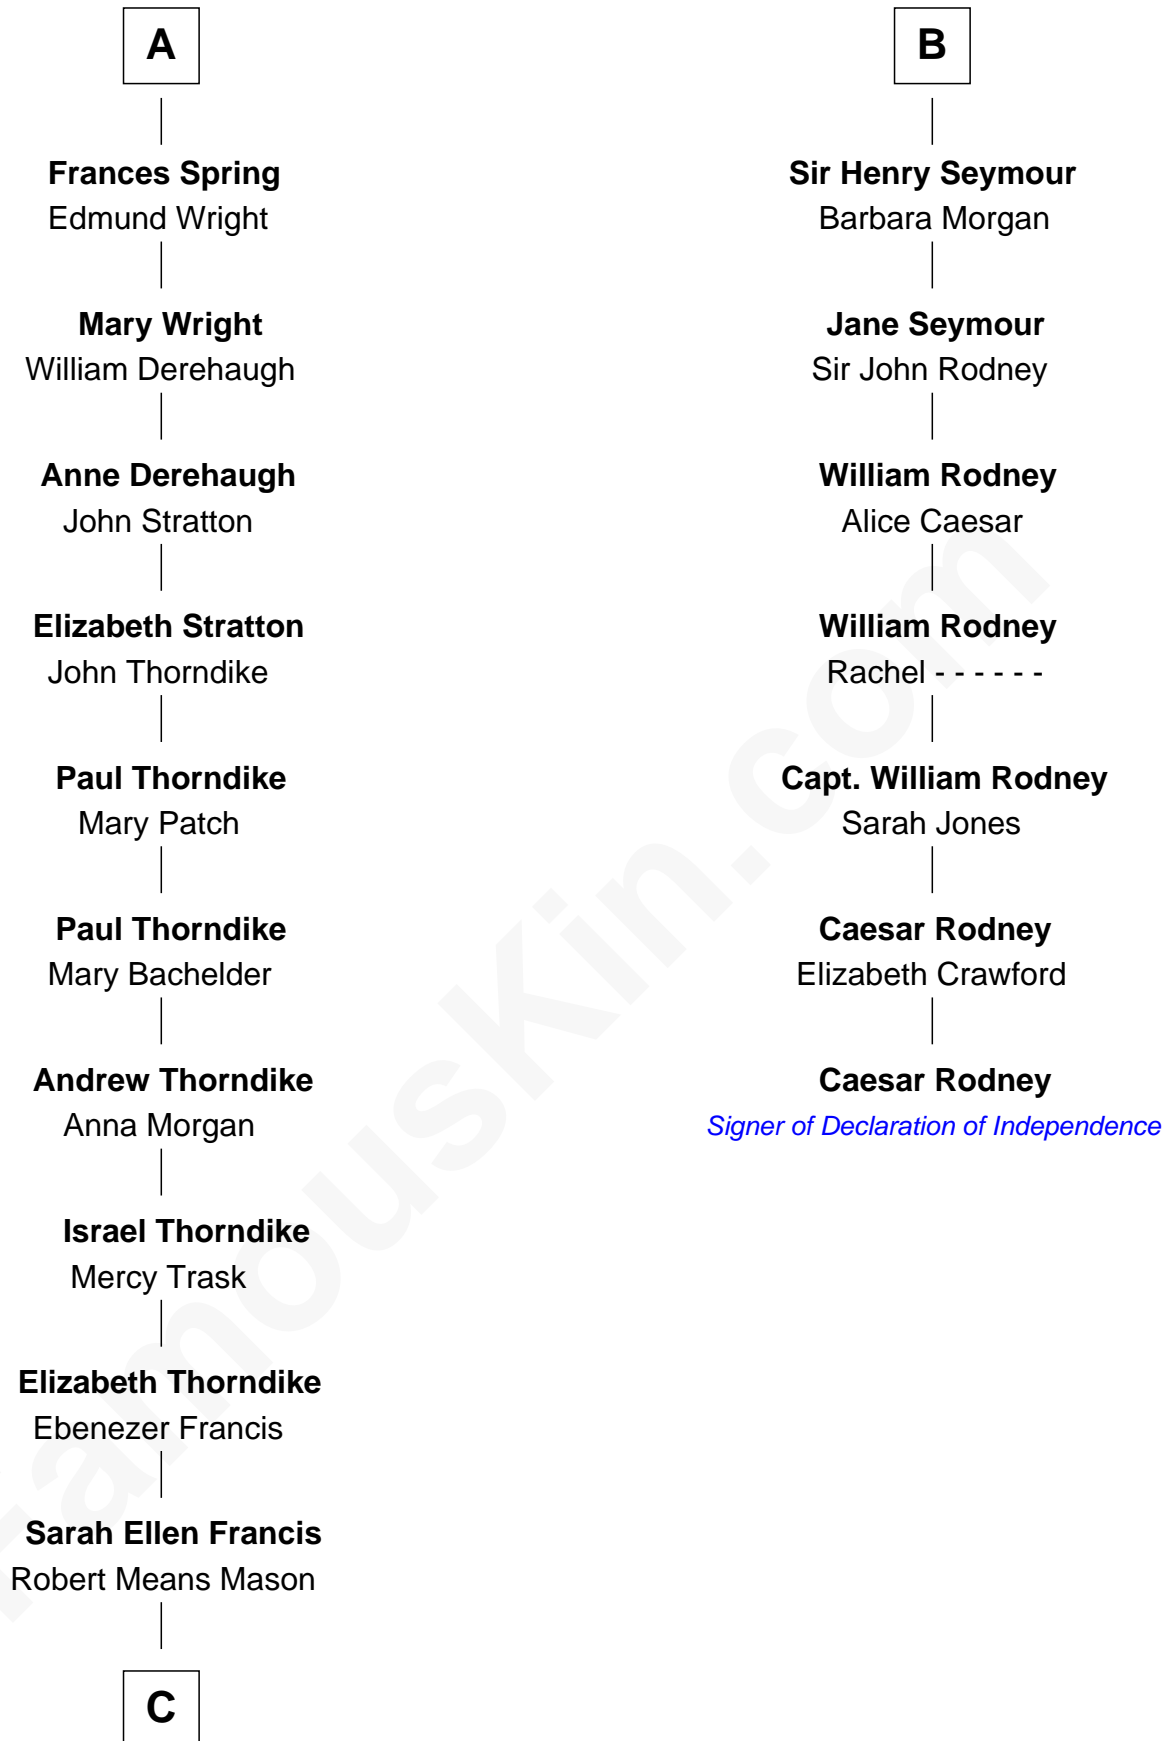

FamousKin.com

Relationship Chart of

John Kerry

68th U.S. Secretary of State

13th cousin 7 times removed of

Caesar Rodney

Signer of the Declaration of Independence

Sir William la Zouche

Maud Lovel

Milicent la Zouche
Sir William Deincourt

Margaret Deincourt
Sir Robert de Tibetot

Elizabeth de Tibetot
Sir Philip le Despencer

Margery Despencer
Sir Roger Wentworth

Henry Wentworth
Elizabeth Howard

Margery Wentworth
Sir William Waldegrave

Dorothy Waldegrave
Sir John Spring

A

Milicent la Zouche
Sir William Deincourt

Margaret Deincourt
Sir Robert de Tibetot

Elizabeth de Tibetot
Sir Philip le Despencer

Margery Despencer
Sir Roger Wentworth

Sir Philip Wentworth
Mary Clifford

Sir Henry Wentworth
Anne Say

Margery Wentworth
Sir John Seymour

B

C

Elizabeth Mason
Robert Charles Winthrop

Margaret Tyndal Winthrop
James Grant Forbes

Rosemary Isabel Forbes
Richard John Kerry