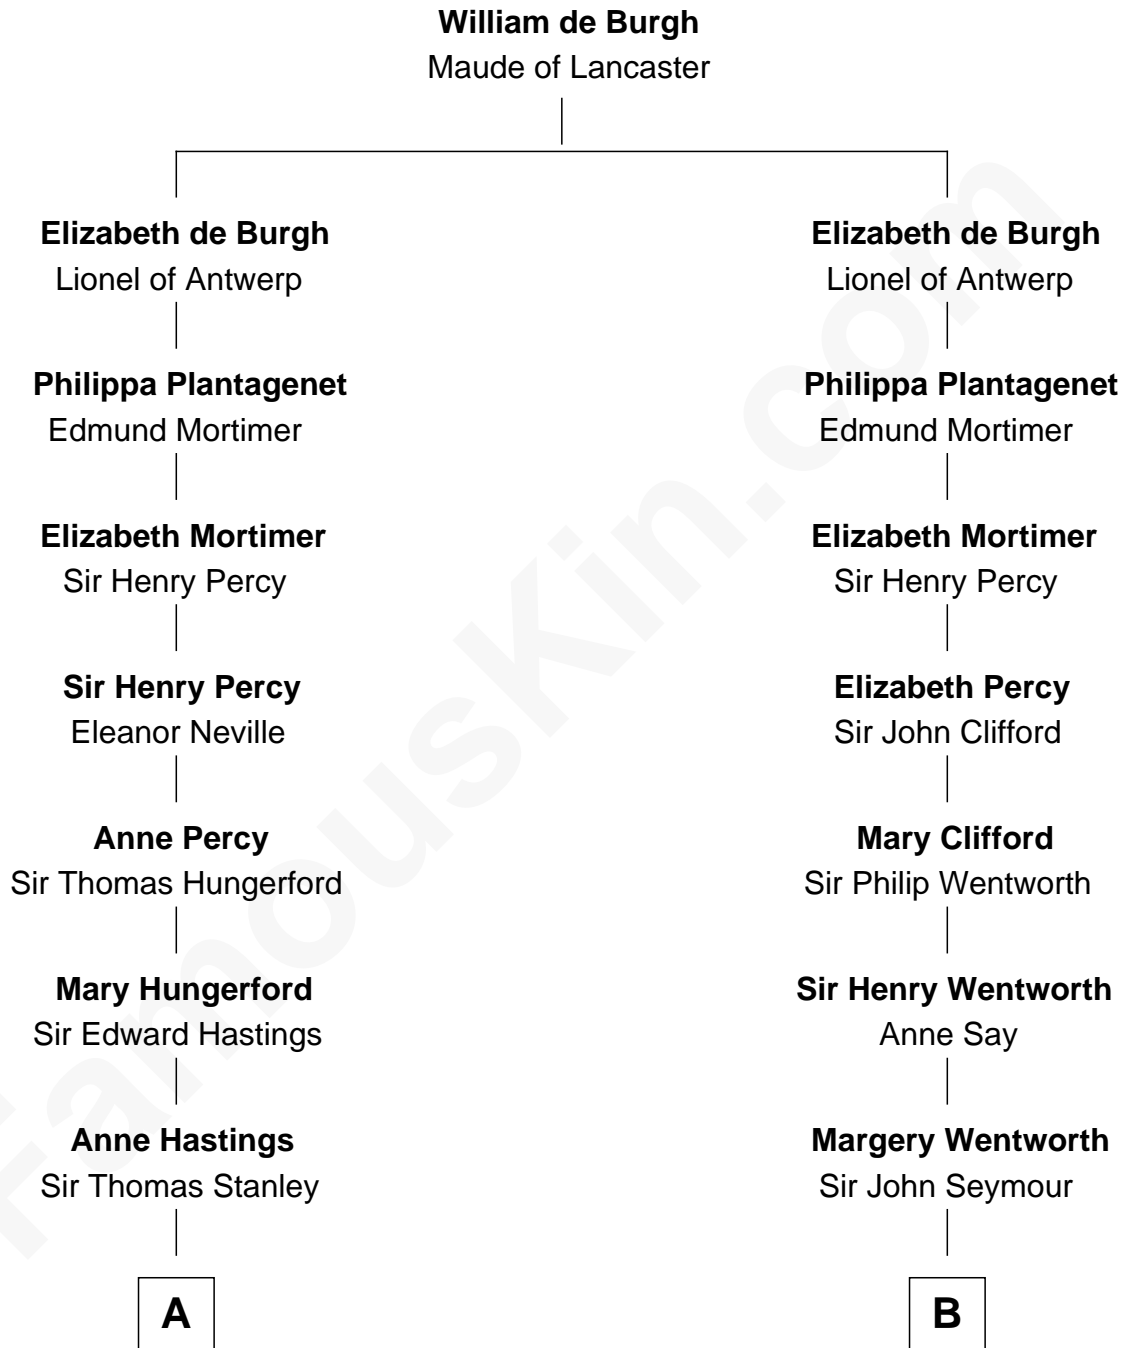

FamousKin.com

Relationship Chart of

John Kerry

68th U.S. Secretary of State

13th cousin 8 times removed of

Caesar Rodney

Signer of the Declaration of Independence

C

Robert Charles Winthrop
Elizabeth Cabot Blanchard

Robert Charles Winthrop
Elizabeth Mason

Margaret Tyndal Winthrop
James Grant Forbes

Rosemary Isabel Forbes
Richard John Kerry

John Kerry
68th U.S. Secretary of State