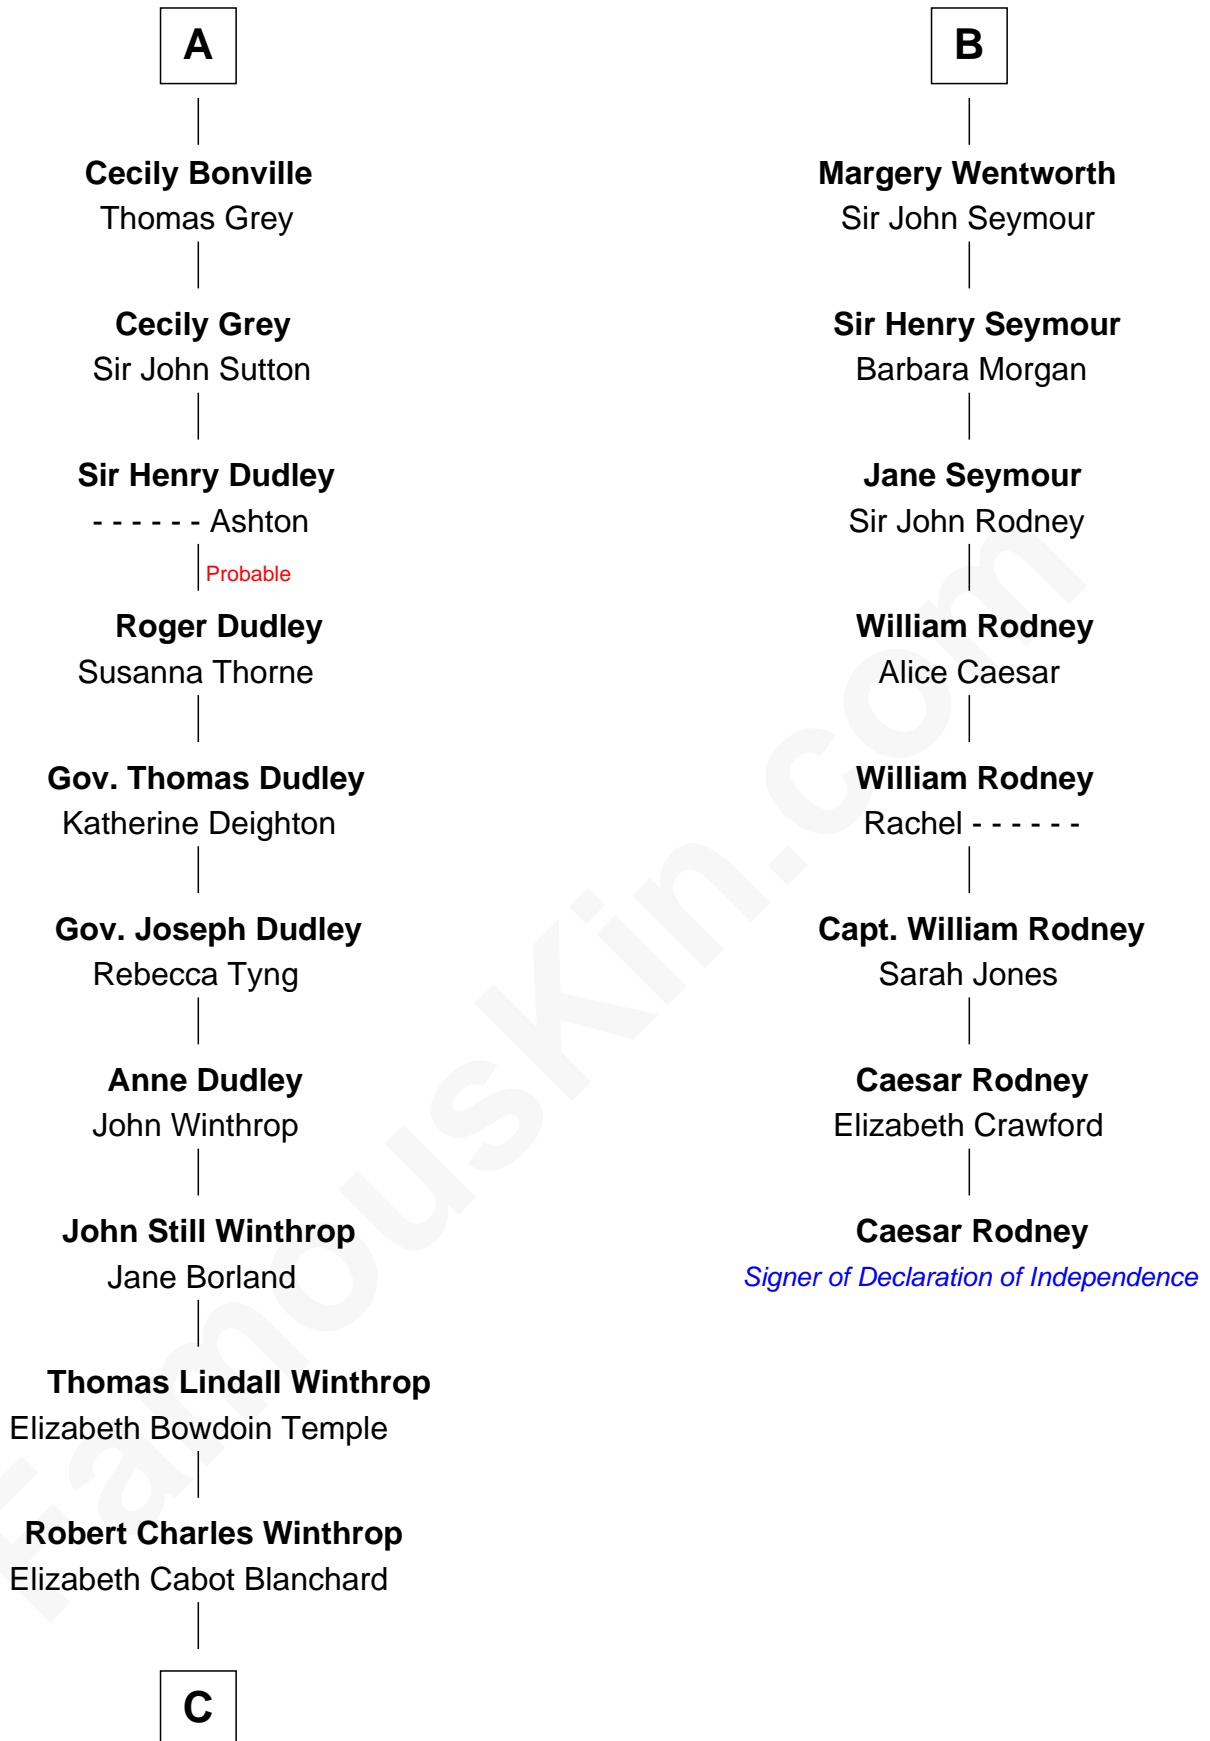

FamousKin.com

Relationship Chart of

John Kerry

68th U.S. Secretary of State

14th cousin 6 times removed of

Caesar Rodney

Signer of the Declaration of Independence

Sir Roger de Herdeburgh

Ida de Odingsells

Ela Herdeburgh
Sir William de Boteler

Ankaret le Boteler
John le Strange

Eleanor le Strange
Sir Reynold de Grey

Sir Reynold Grey
Margaret de Ros

Margaret Grey
Sir William Bonville

William Bonville
Elizabeth Harington

William Bonville
Katherine Neville

A

Ela Herdeburgh
Sir William de Boteler

Ankaret le Boteler
John le Strange

Eleanor le Strange
Sir Reynold de Grey

Ida Grey
John Cokayne

Elizabeth Cokayne
Sir Laurence Cheney

Elizabeth Cheney
Sir John Say

Anne Say
Sir Henry Wentworth

B

C

Robert Charles Winthrop

Elizabeth Mason

Margaret Tyndal Winthrop

James Grant Forbes