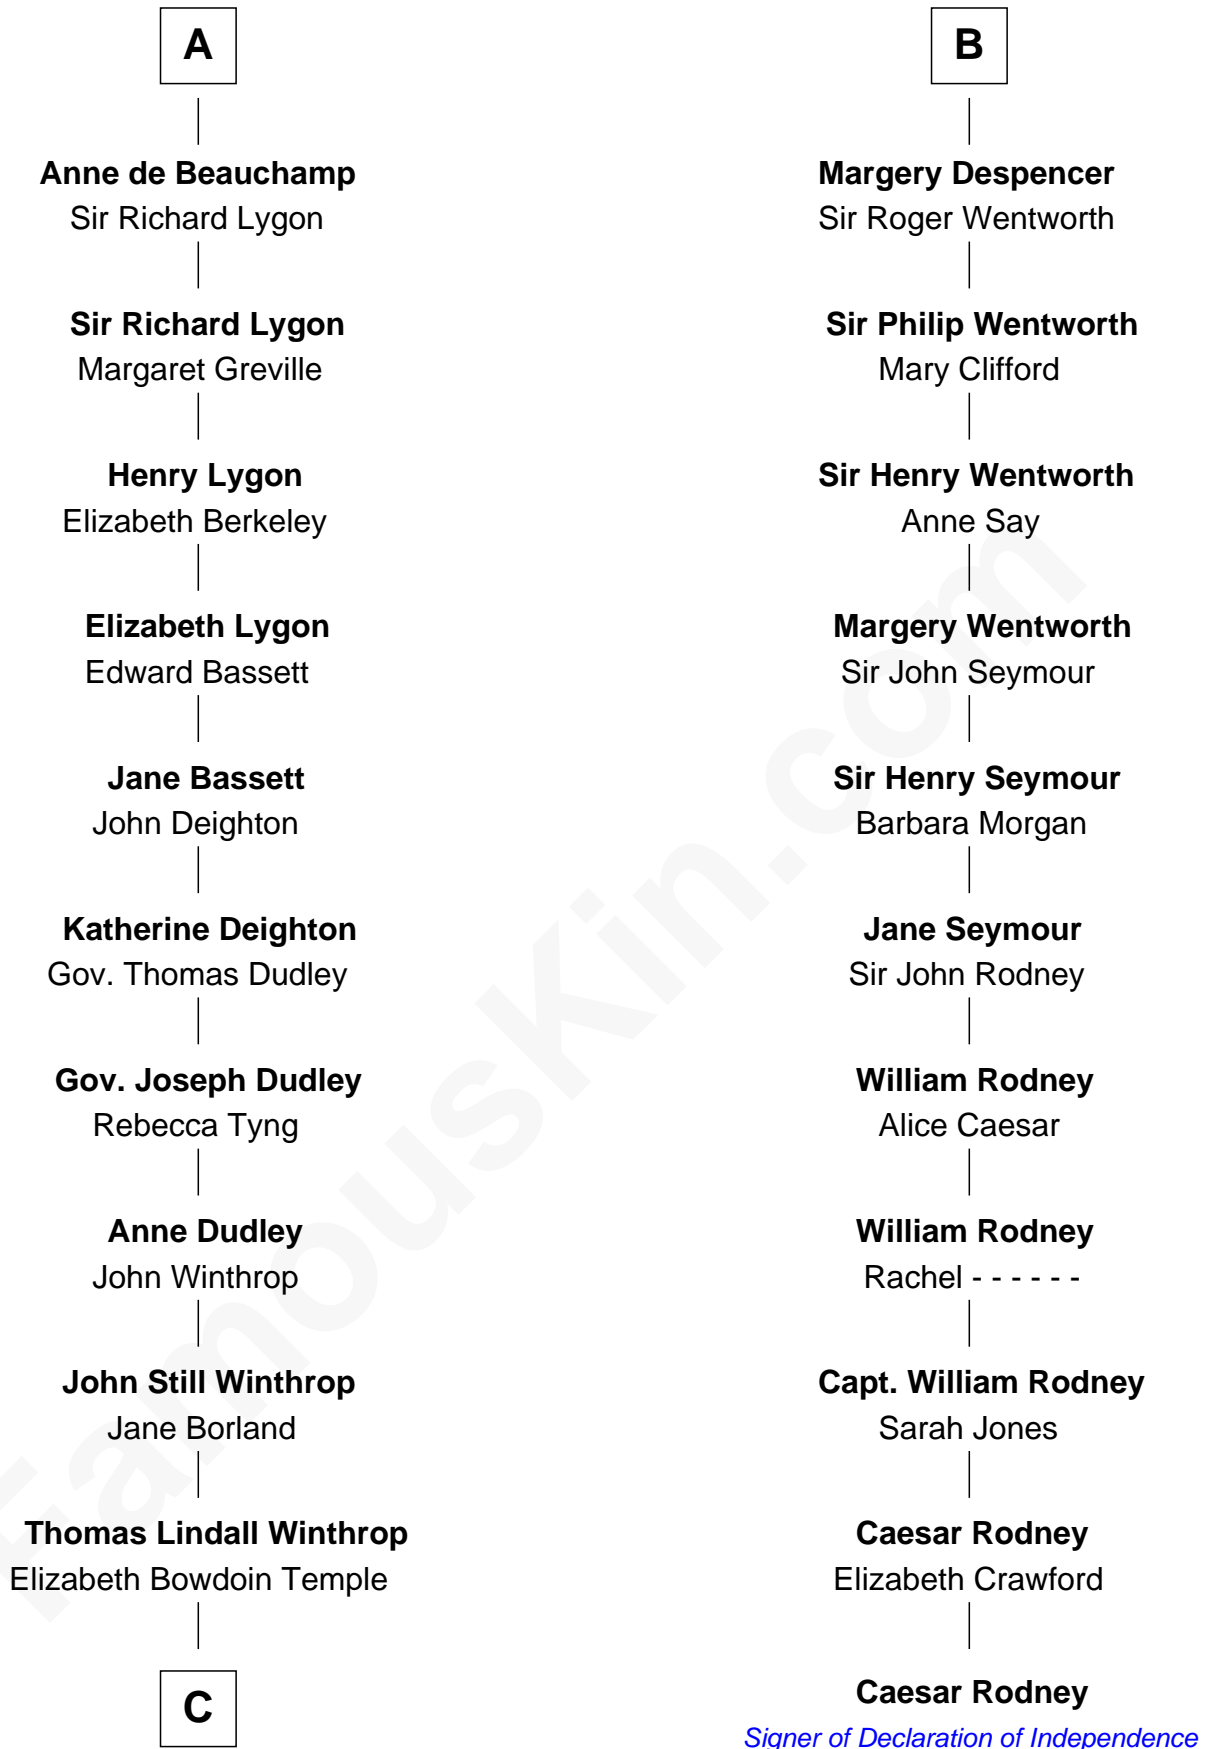

FamousKin.com

Relationship Chart of

John Kerry

68th U.S. Secretary of State

17th cousin 4 times removed of

Caesar Rodney

Signer of the Declaration of Independence

C

Robert Charles Winthrop
Elizabeth Cabot Blanchard

Robert Charles Winthrop
Elizabeth Mason

Margaret Tyndal Winthrop
James Grant Forbes

Rosemary Isabel Forbes
Richard John Kerry

John Kerry
68th U.S. Secretary of State