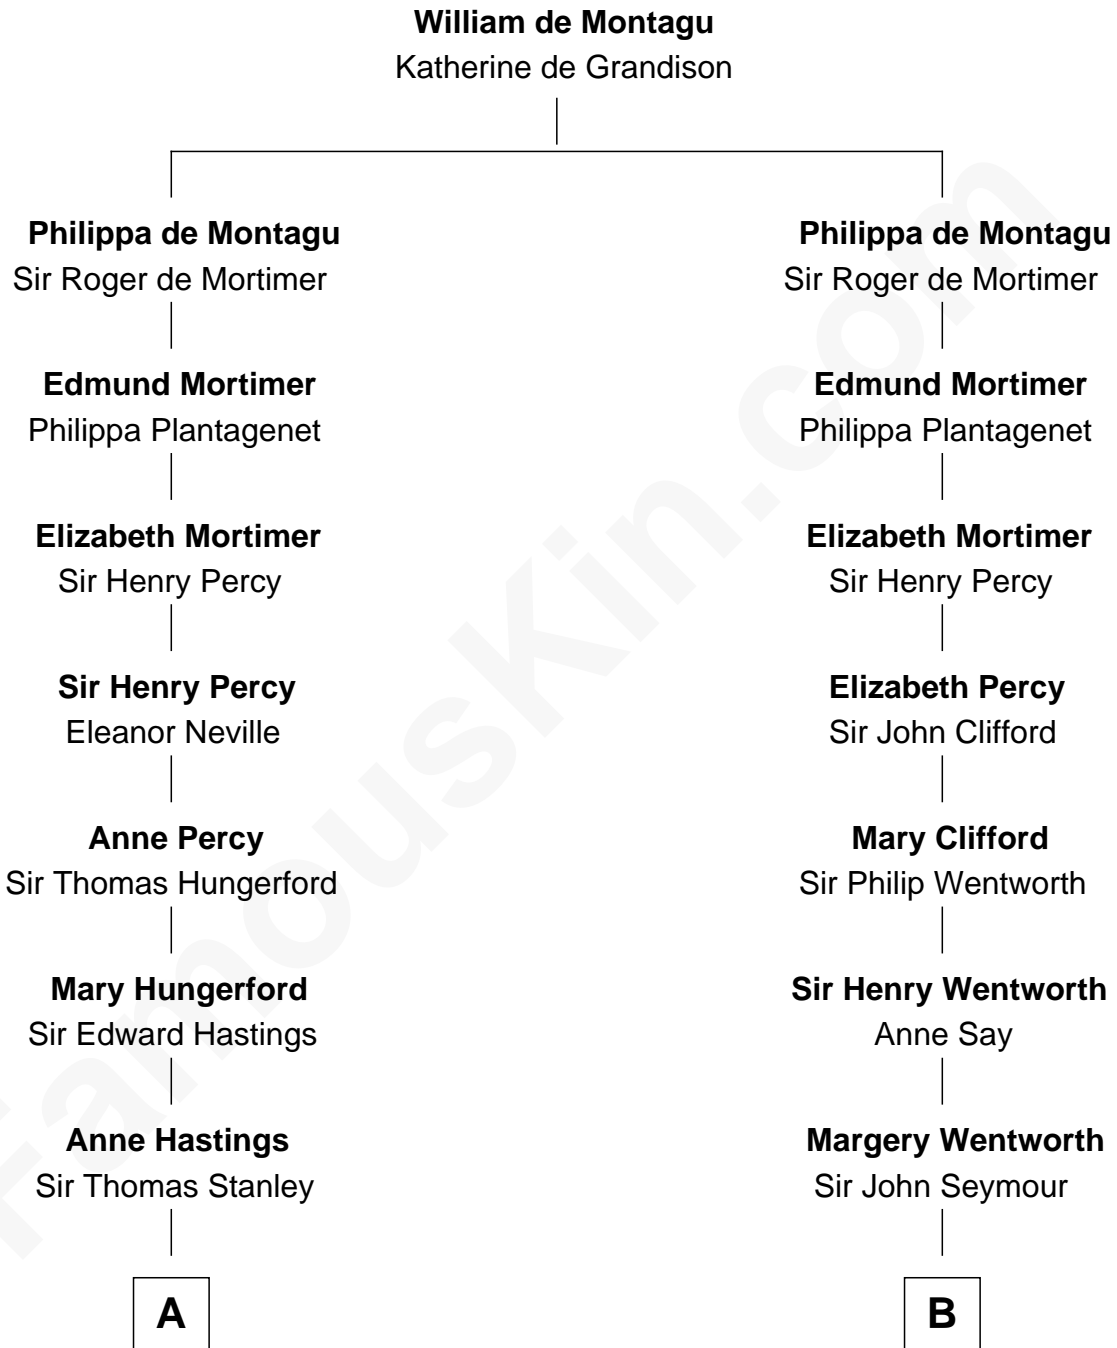

FamousKin.com

Relationship Chart of

John Kerry

68th U.S. Secretary of State

13th cousin 8 times removed of

Caesar Rodney

Signer of the Declaration of Independence