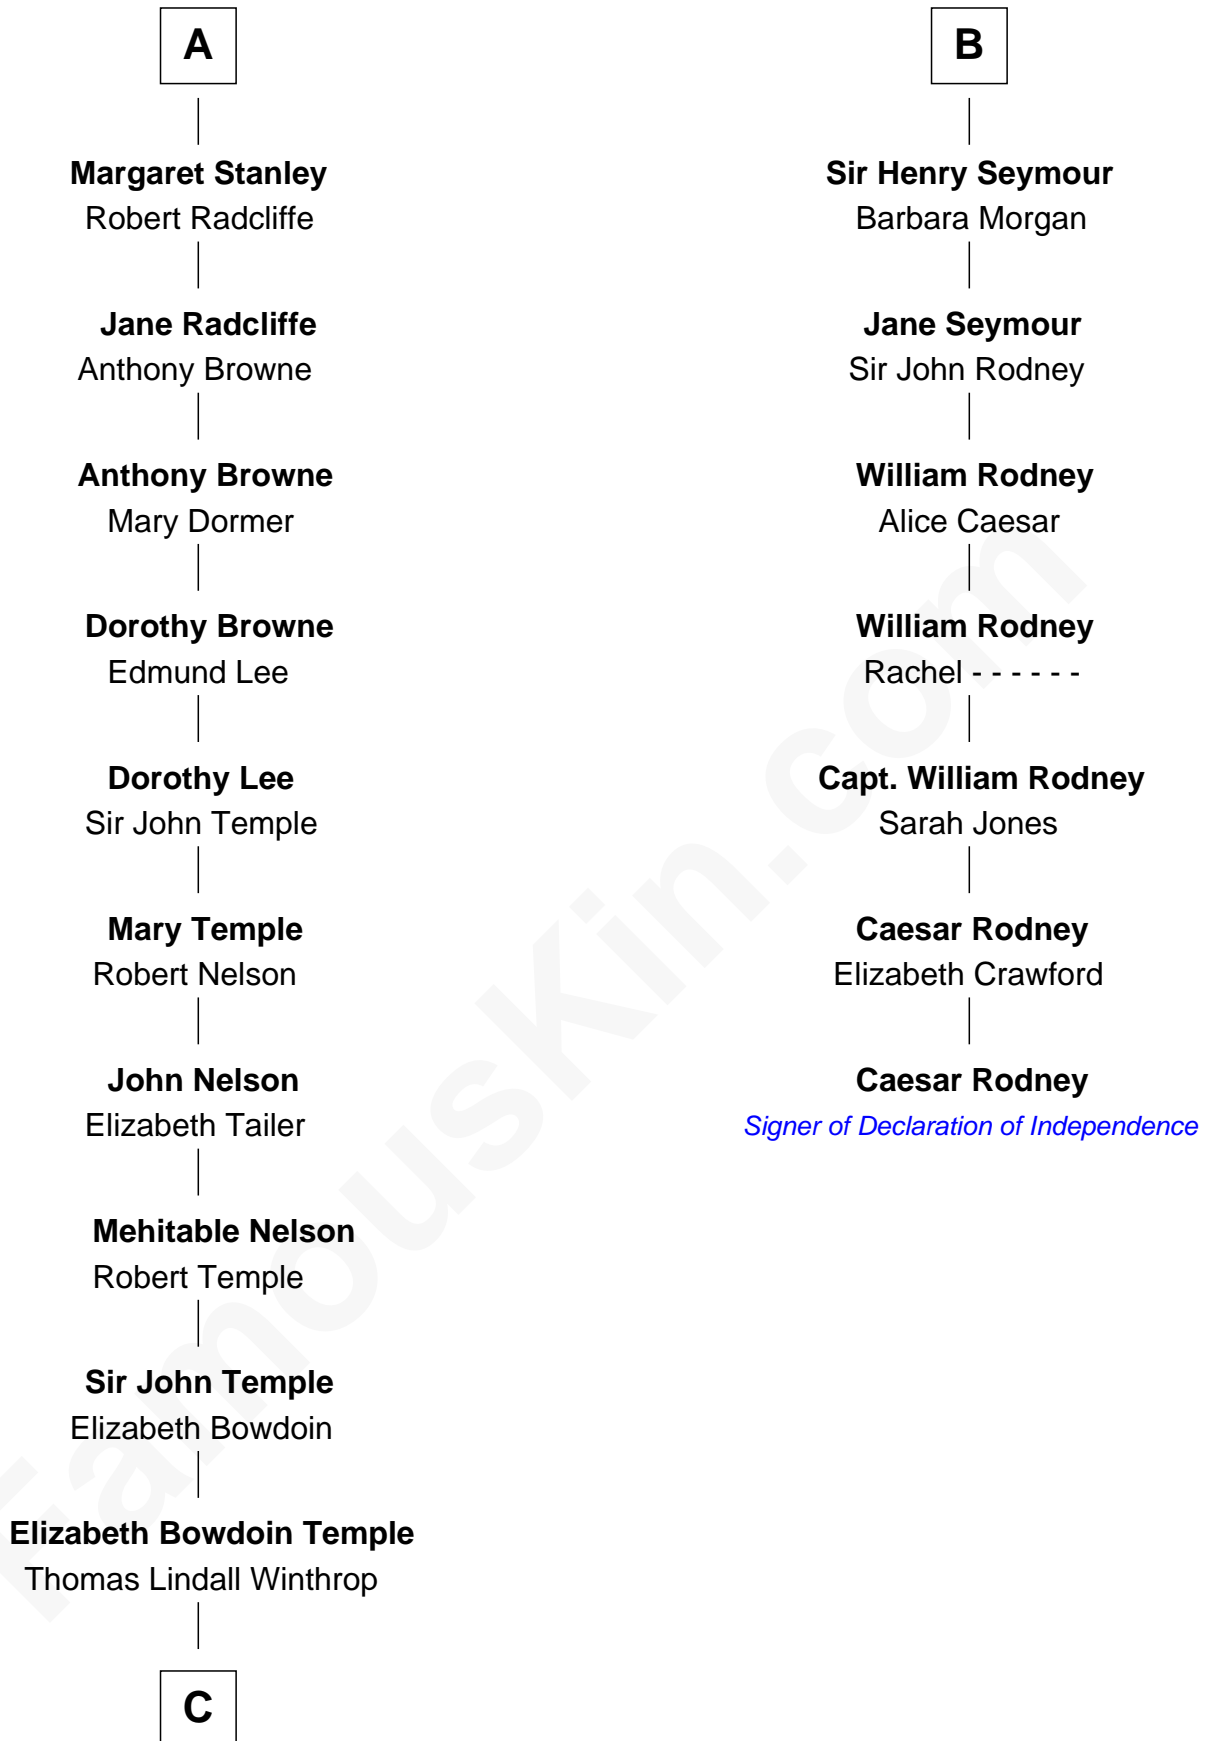

FamousKin.com

Relationship Chart of

John Kerry

68th U.S. Secretary of State

13th cousin 8 times removed of

Caesar Rodney

Signer of the Declaration of Independence

C

Robert Charles Winthrop
Elizabeth Cabot Blanchard

Robert Charles Winthrop
Elizabeth Mason

Margaret Tyndal Winthrop
James Grant Forbes

Rosemary Isabel Forbes
Richard John Kerry

John Kerry
68th U.S. Secretary of State