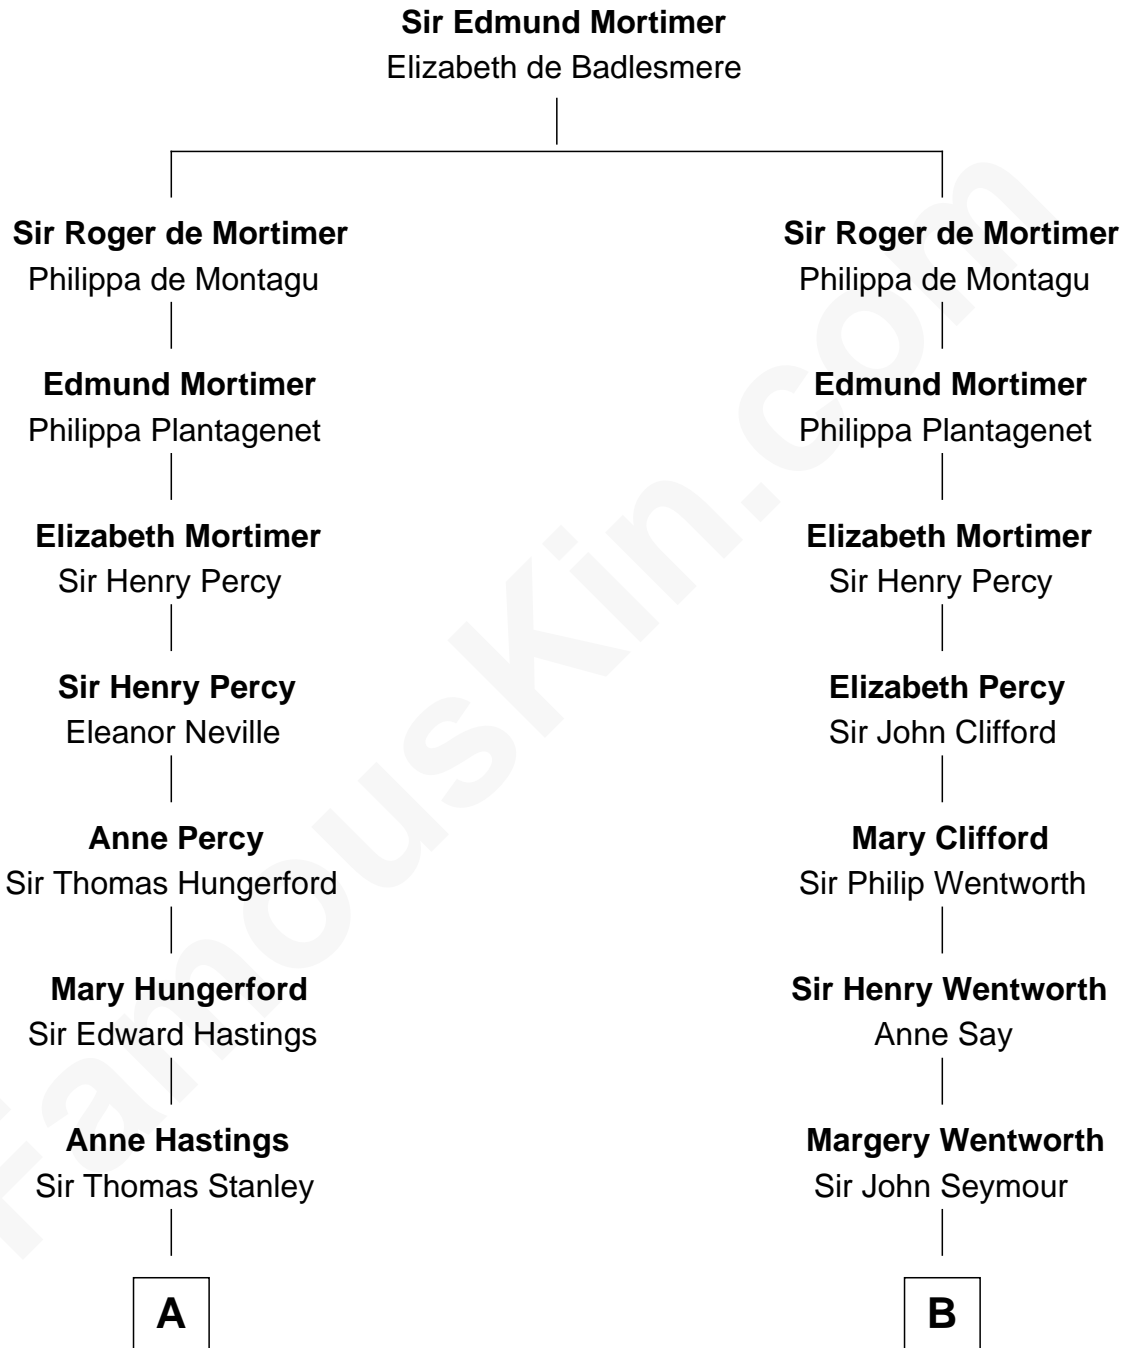

FamousKin.com

Relationship Chart of

John Kerry

68th U.S. Secretary of State

13th cousin 8 times removed of

Caesar Rodney

Signer of the Declaration of Independence

C

Robert Charles Winthrop
Elizabeth Cabot Blanchard

Robert Charles Winthrop
Elizabeth Mason

Margaret Tyndal Winthrop
James Grant Forbes

Rosemary Isabel Forbes
Richard John Kerry

John Kerry
68th U.S. Secretary of State