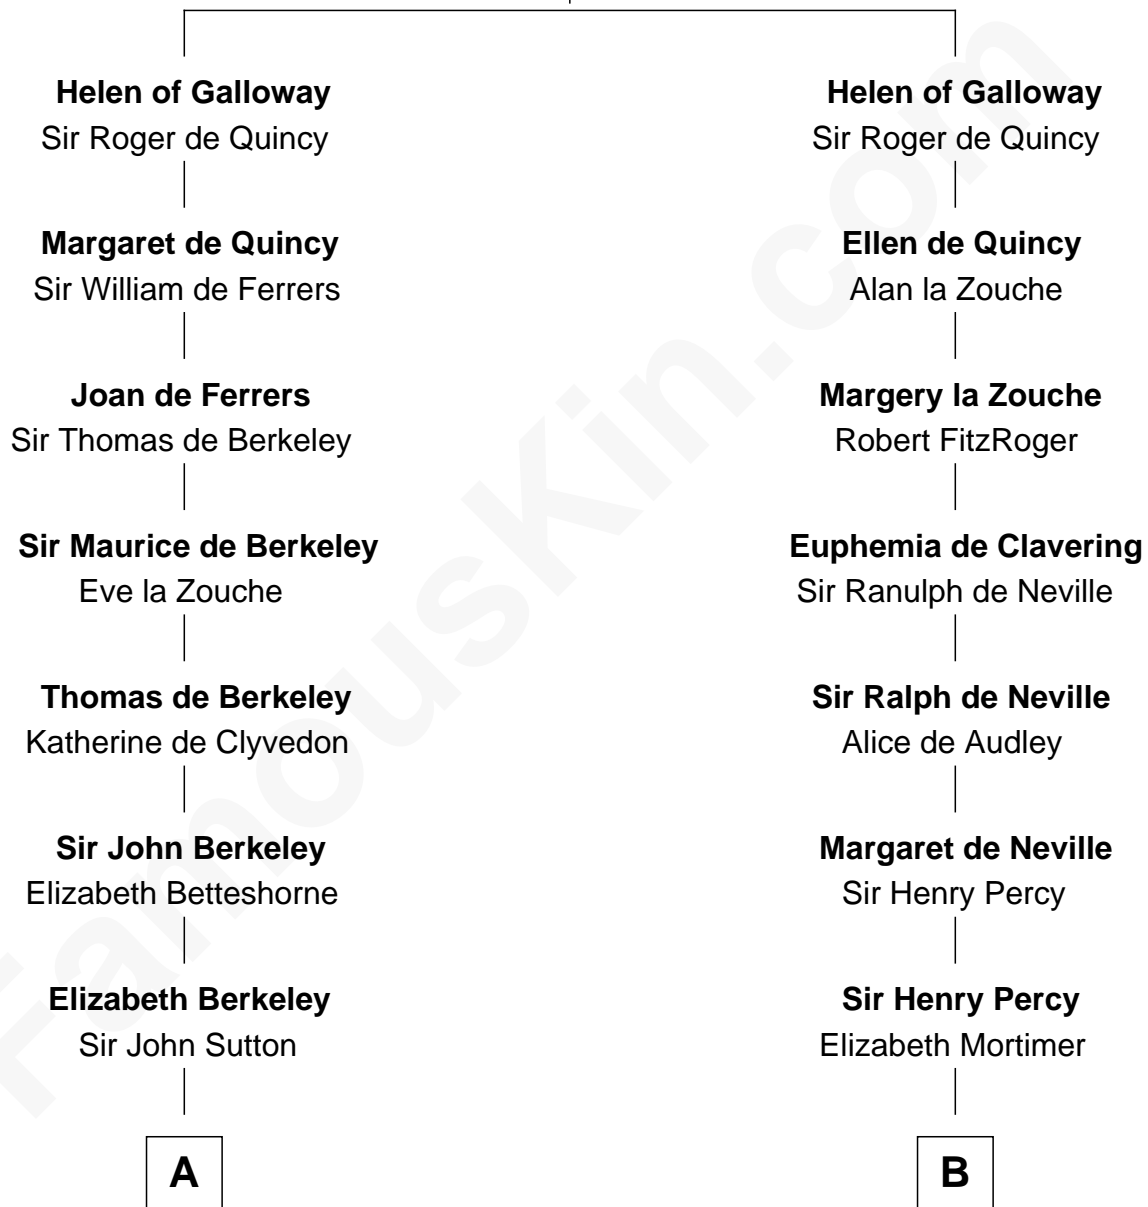

FamousKin.com Relationship Chart of

John Kerry

68th U.S. Secretary of State

17th cousin 4 times removed of

Caesar Rodney

Signer of the Declaration of Independence

Alan of Galloway

Helen de l'Isle

C

Robert Charles Winthrop
Elizabeth Cabot Blanchard

Robert Charles Winthrop
Elizabeth Mason

Margaret Tyndal Winthrop
James Grant Forbes

Rosemary Isabel Forbes
Richard John Kerry

John Kerry
68th U.S. Secretary of State