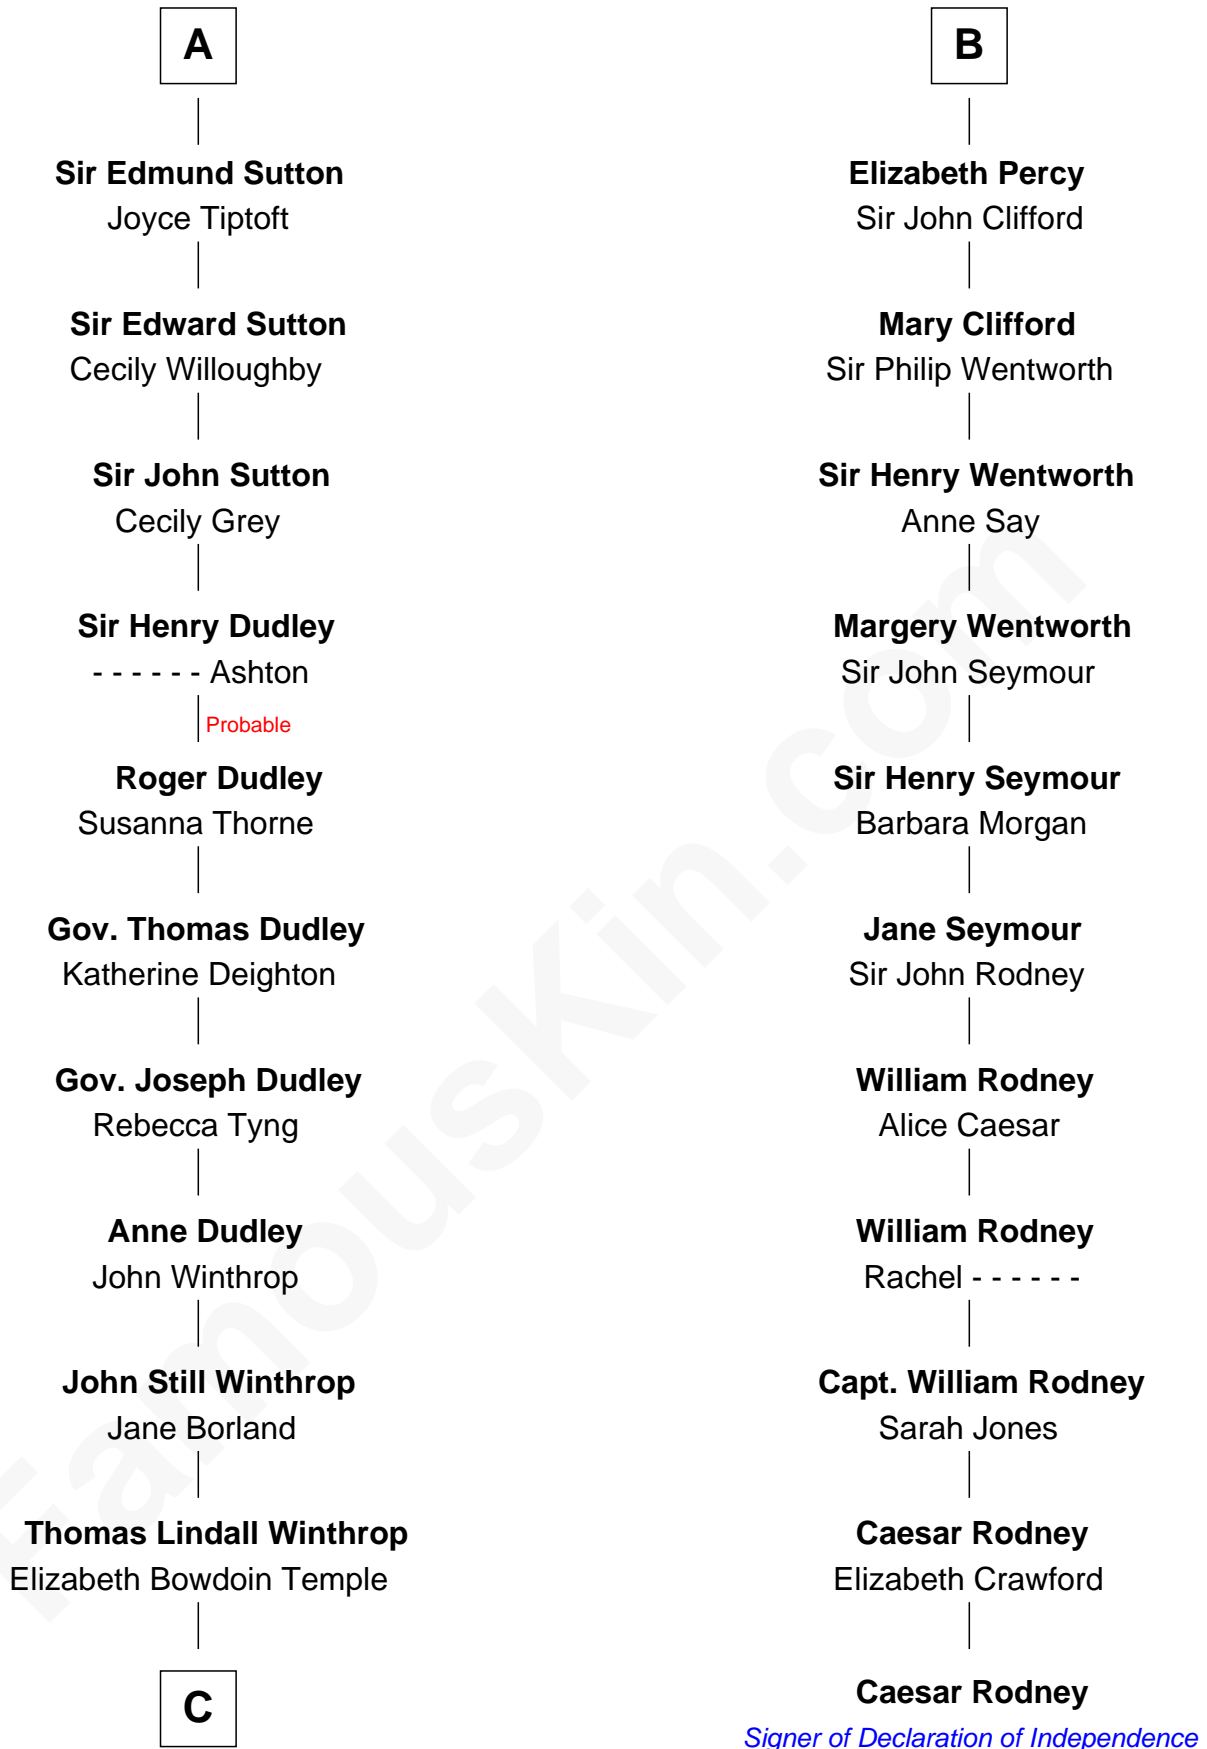

FamousKin.com Relationship Chart of

John Kerry

68th U.S. Secretary of State

17th cousin 4 times removed of

Caesar Rodney

Signer of the Declaration of Independence

Alan of Galloway

Helen de l'Isle

C

Robert Charles Winthrop
Elizabeth Cabot Blanchard

Robert Charles Winthrop
Elizabeth Mason

Margaret Tyndal Winthrop
James Grant Forbes

Rosemary Isabel Forbes
Richard John Kerry

John Kerry
68th U.S. Secretary of State