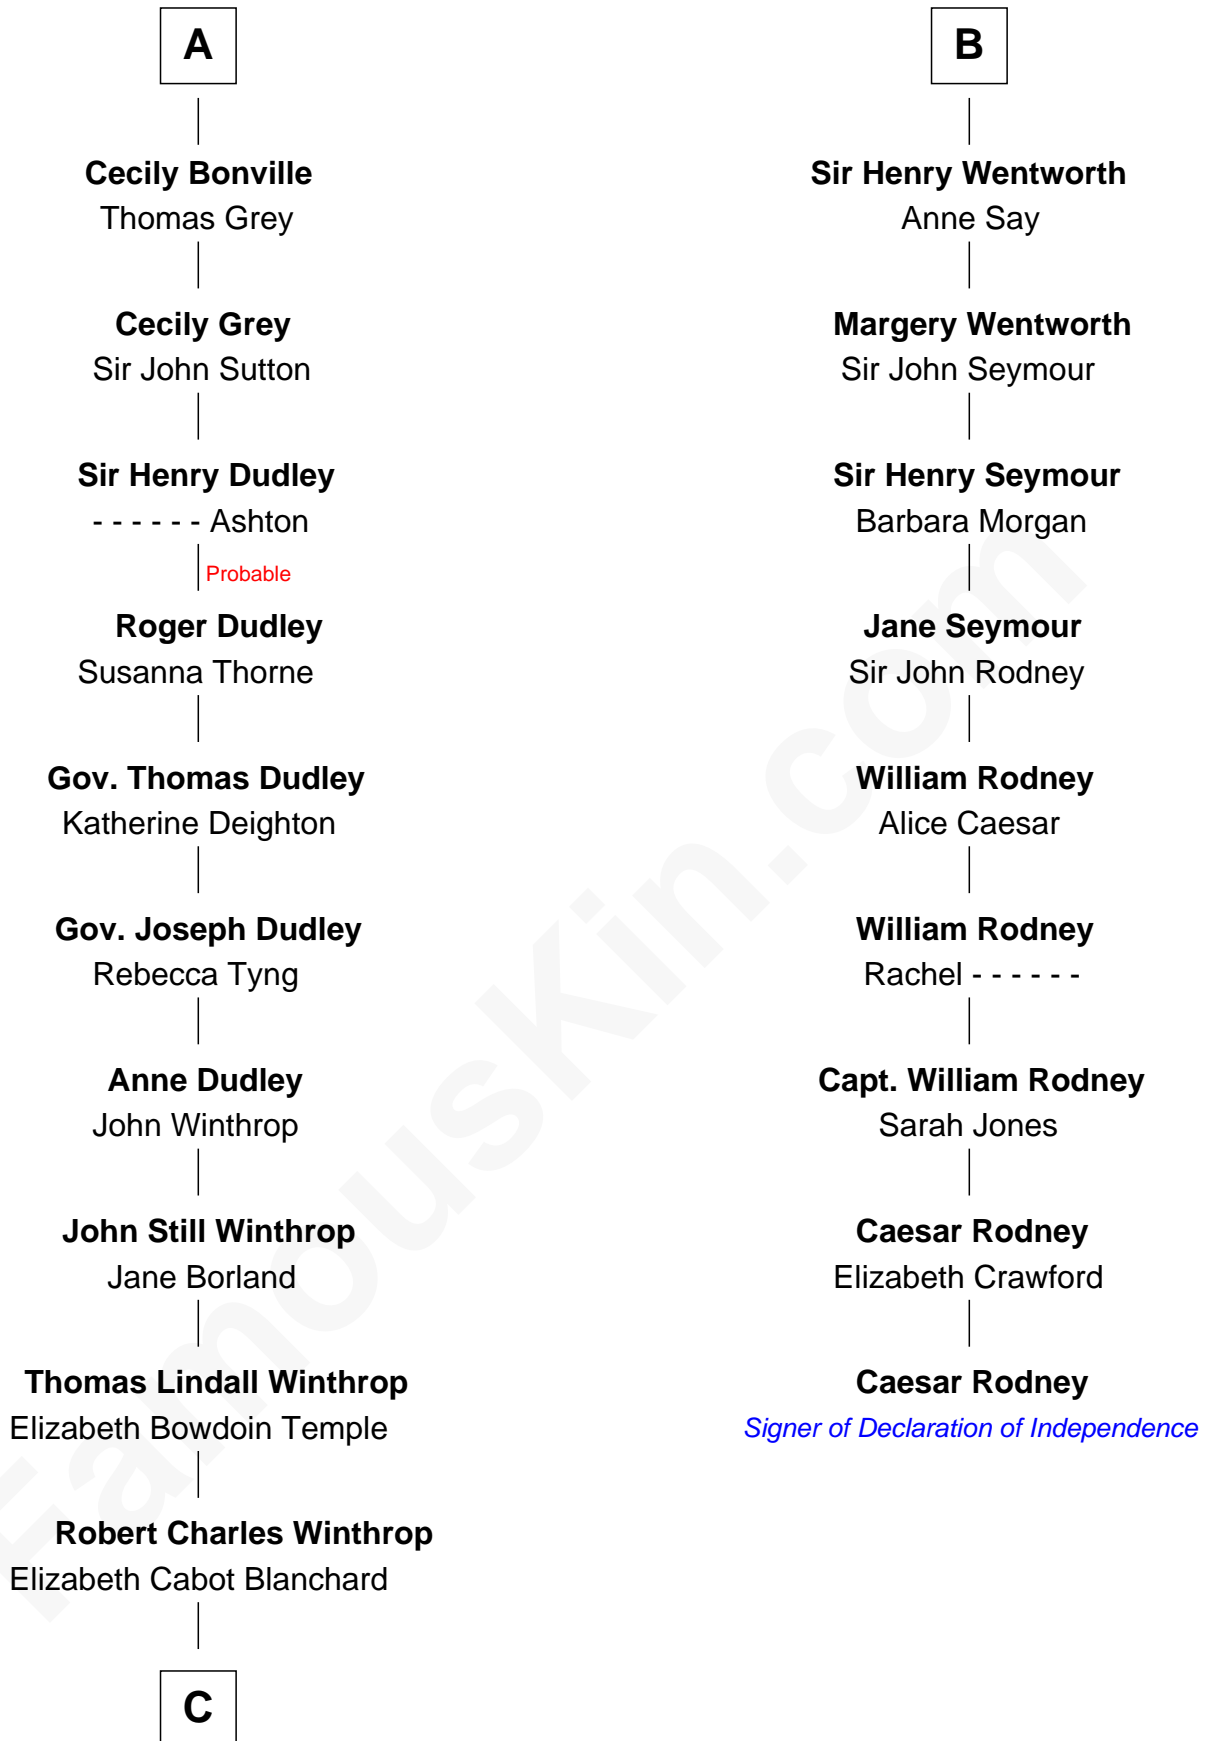

# FamousKin.com Relationship Chart of

**John Kerry**

*68th U.S. Secretary of State*

15th cousin 5 times removed of

**Caesar Rodney**

*Signer of the Declaration of Independence*

**John de Vaux**

**C**

Robert Charles Winthrop

Elizabeth Mason

Margaret Tyndal Winthrop

James Grant Forbes

Rosemary Isabel Forbes

Richard John Kerry

John Kerry

*68th U.S. Secretary of State*