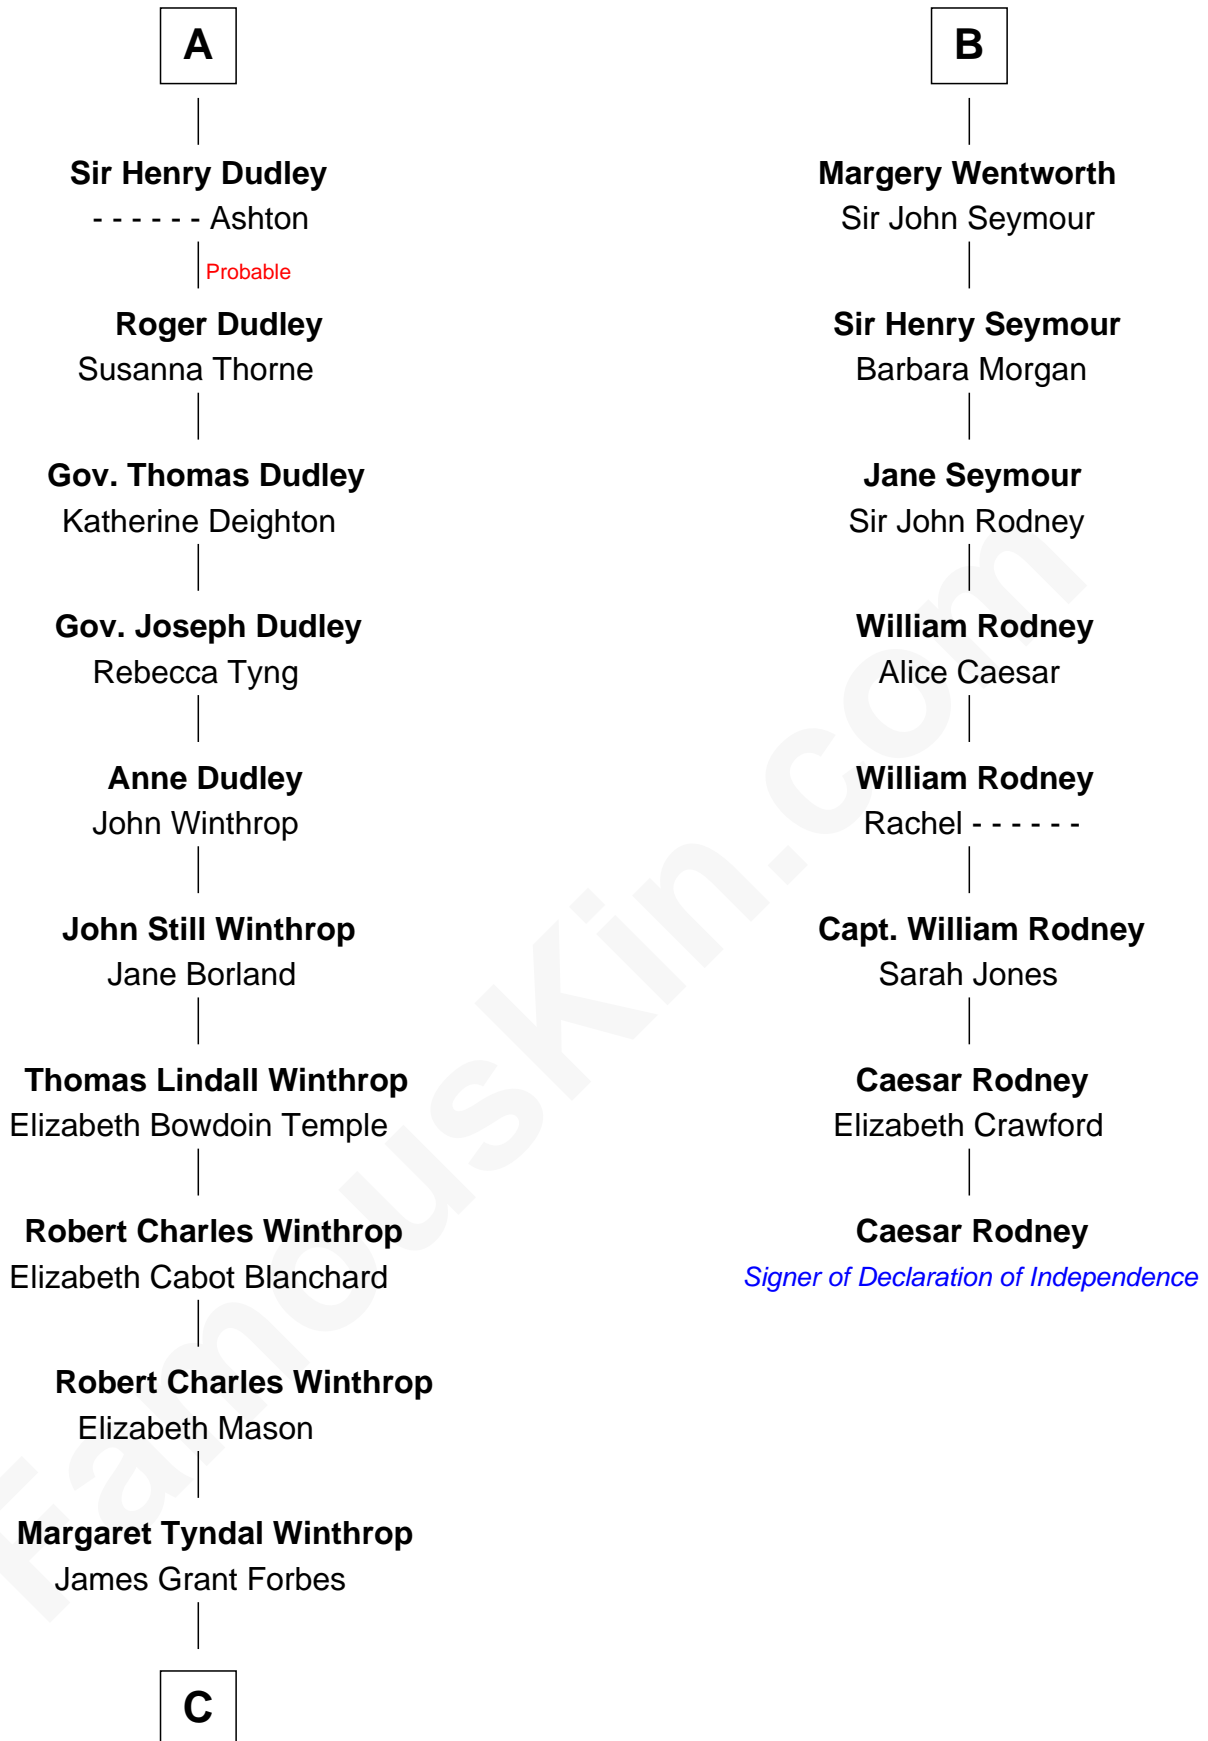

FamousKin.com

Relationship Chart of

John Kerry

68th U.S. Secretary of State

14th cousin 4 times removed of

Caesar Rodney

Signer of the Declaration of Independence

C

—
Rosemary Isabel Forbes

Richard John Kerry

—
John Kerry

68th U.S. Secretary of State

FamousKin.com