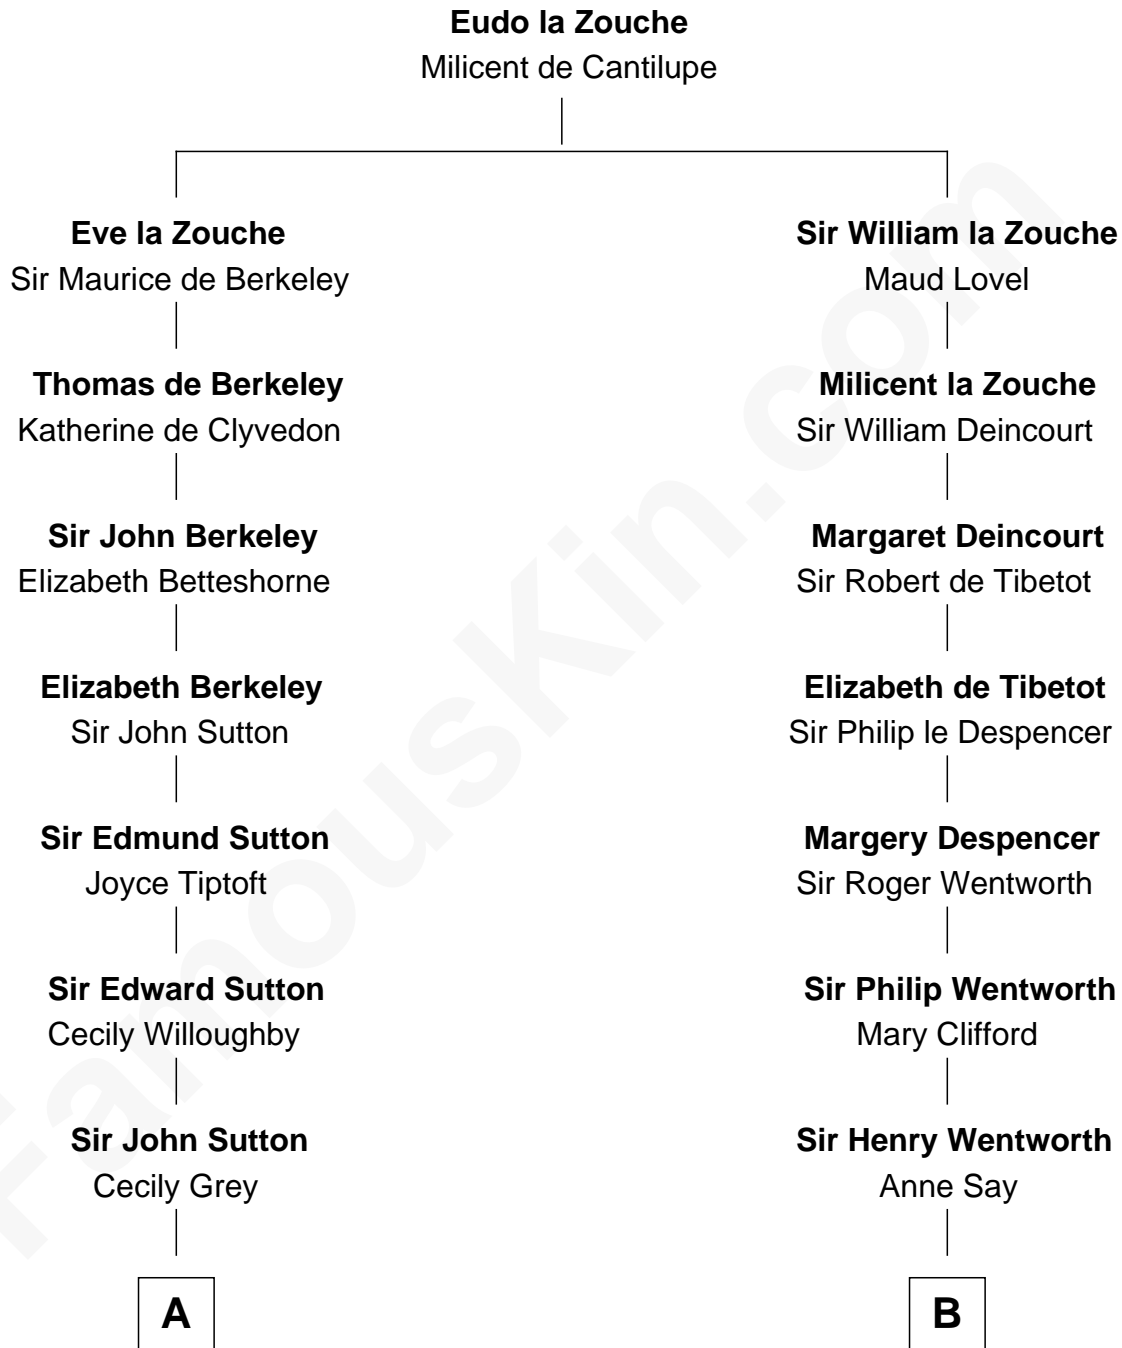

FamousKin.com

Relationship Chart of

John Kerry

68th U.S. Secretary of State

14th cousin 4 times removed of

Caesar Rodney

Signer of the Declaration of Independence

C

—
Rosemary Isabel Forbes

Richard John Kerry

—
John Kerry

68th U.S. Secretary of State

FamousKin.com