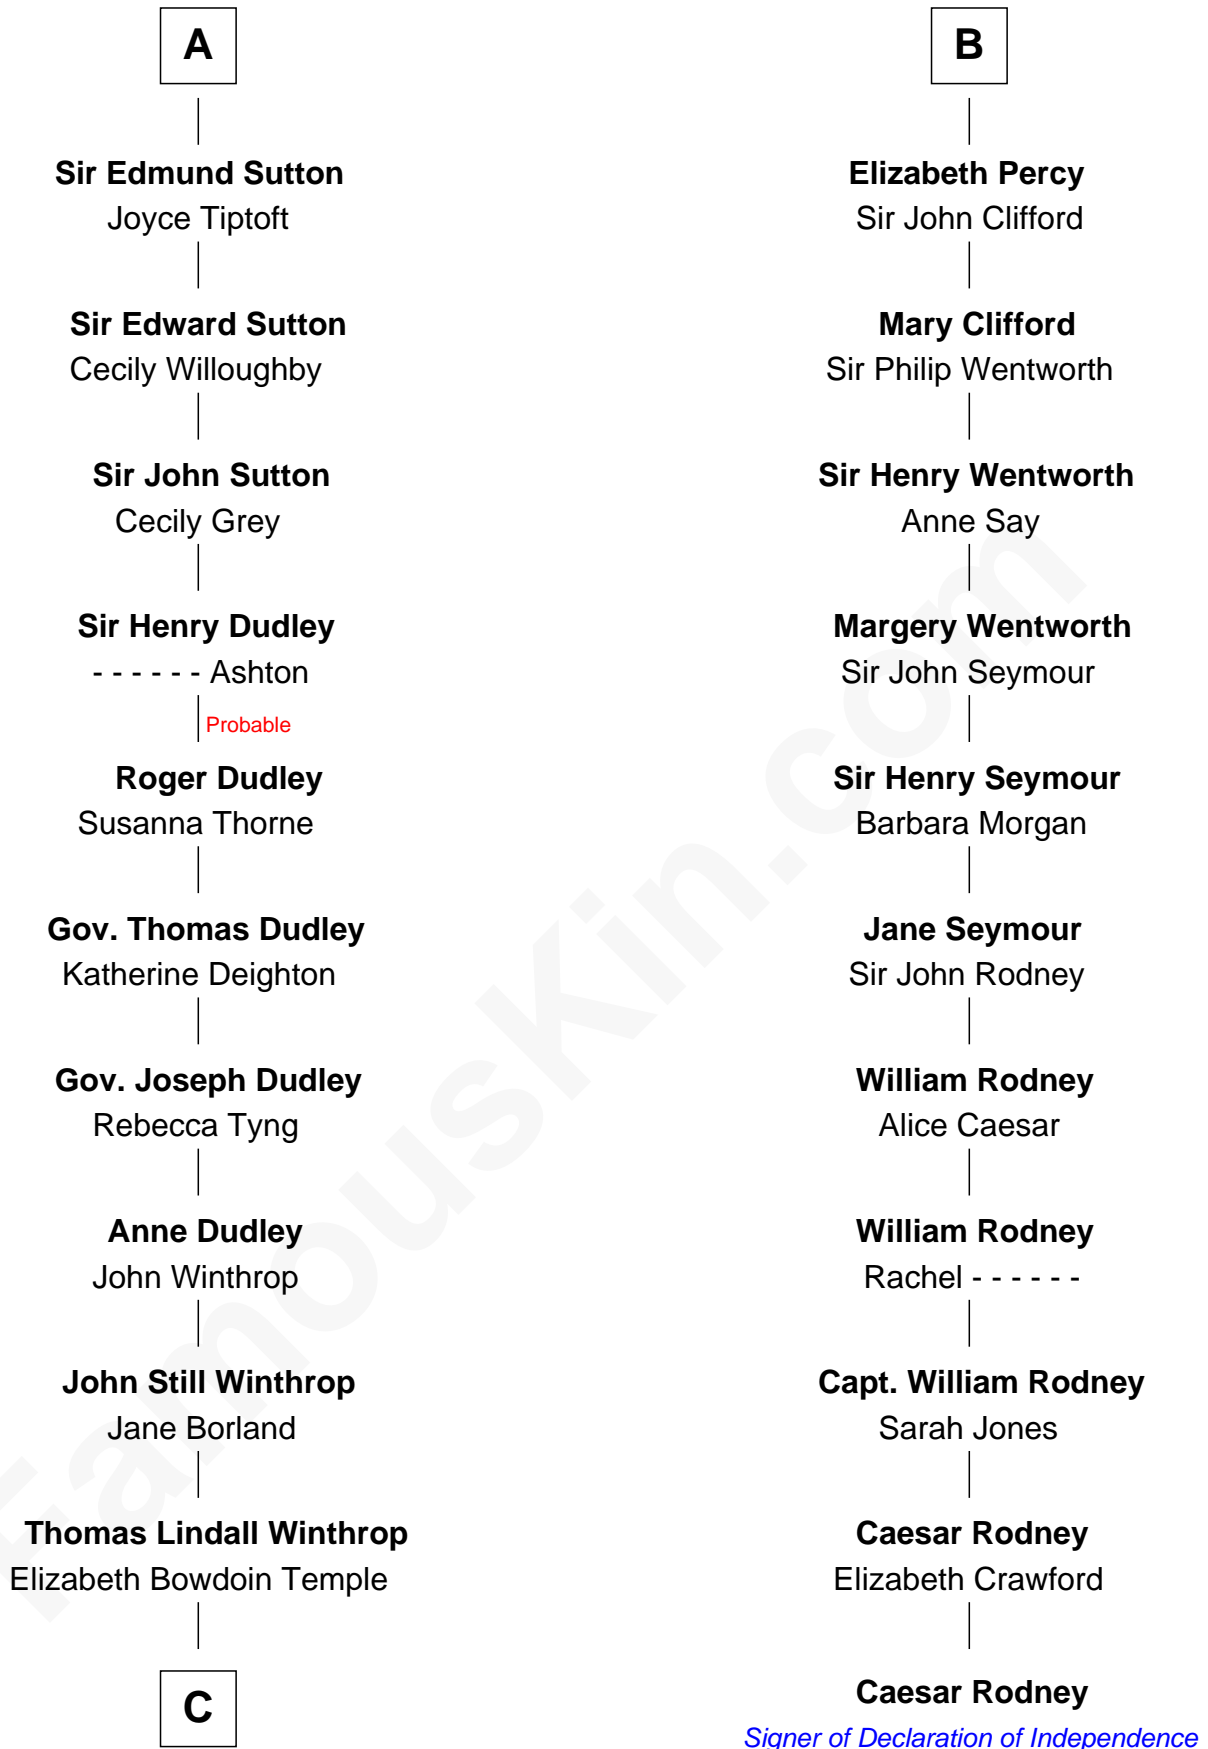

FamousKin.com

Relationship Chart of

John Kerry

68th U.S. Secretary of State

17th cousin 4 times removed of

Caesar Rodney

Signer of the Declaration of Independence

C

Robert Charles Winthrop
Elizabeth Cabot Blanchard

Robert Charles Winthrop
Elizabeth Mason

Margaret Tyndal Winthrop
James Grant Forbes

Rosemary Isabel Forbes
Richard John Kerry

John Kerry
68th U.S. Secretary of State