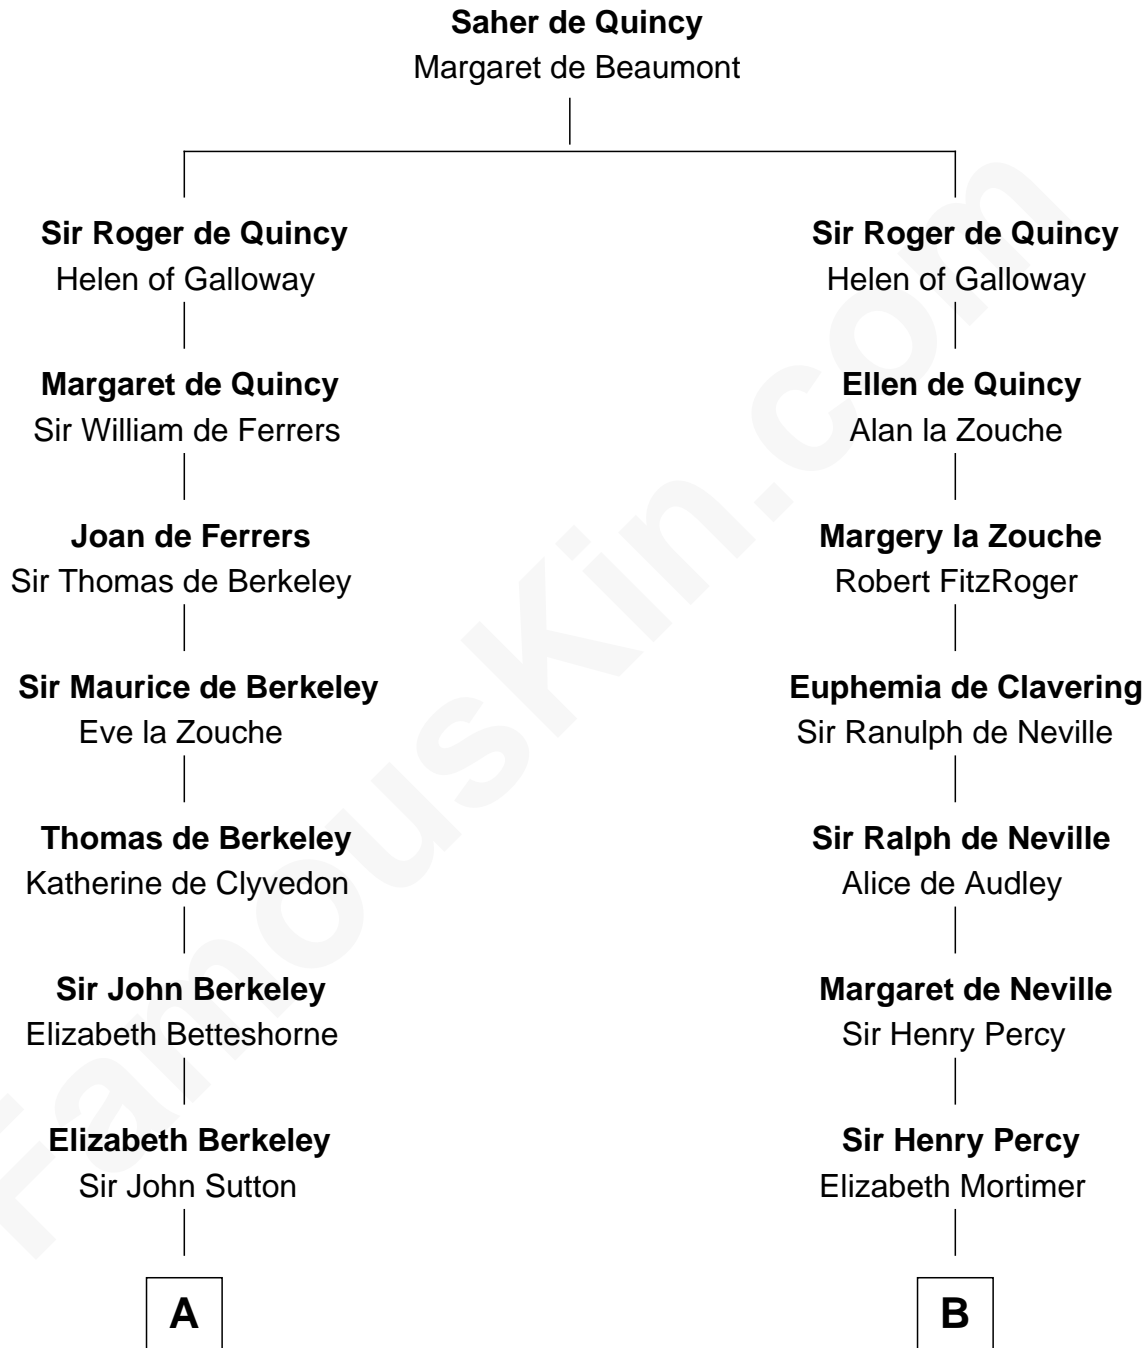

FamousKin.com

Relationship Chart of

John Kerry

68th U.S. Secretary of State

17th cousin 4 times removed of

Caesar Rodney

Signer of the Declaration of Independence

C

Robert Charles Winthrop
Elizabeth Cabot Blanchard

Robert Charles Winthrop
Elizabeth Mason

Margaret Tyndal Winthrop
James Grant Forbes

Rosemary Isabel Forbes
Richard John Kerry

John Kerry
68th U.S. Secretary of State