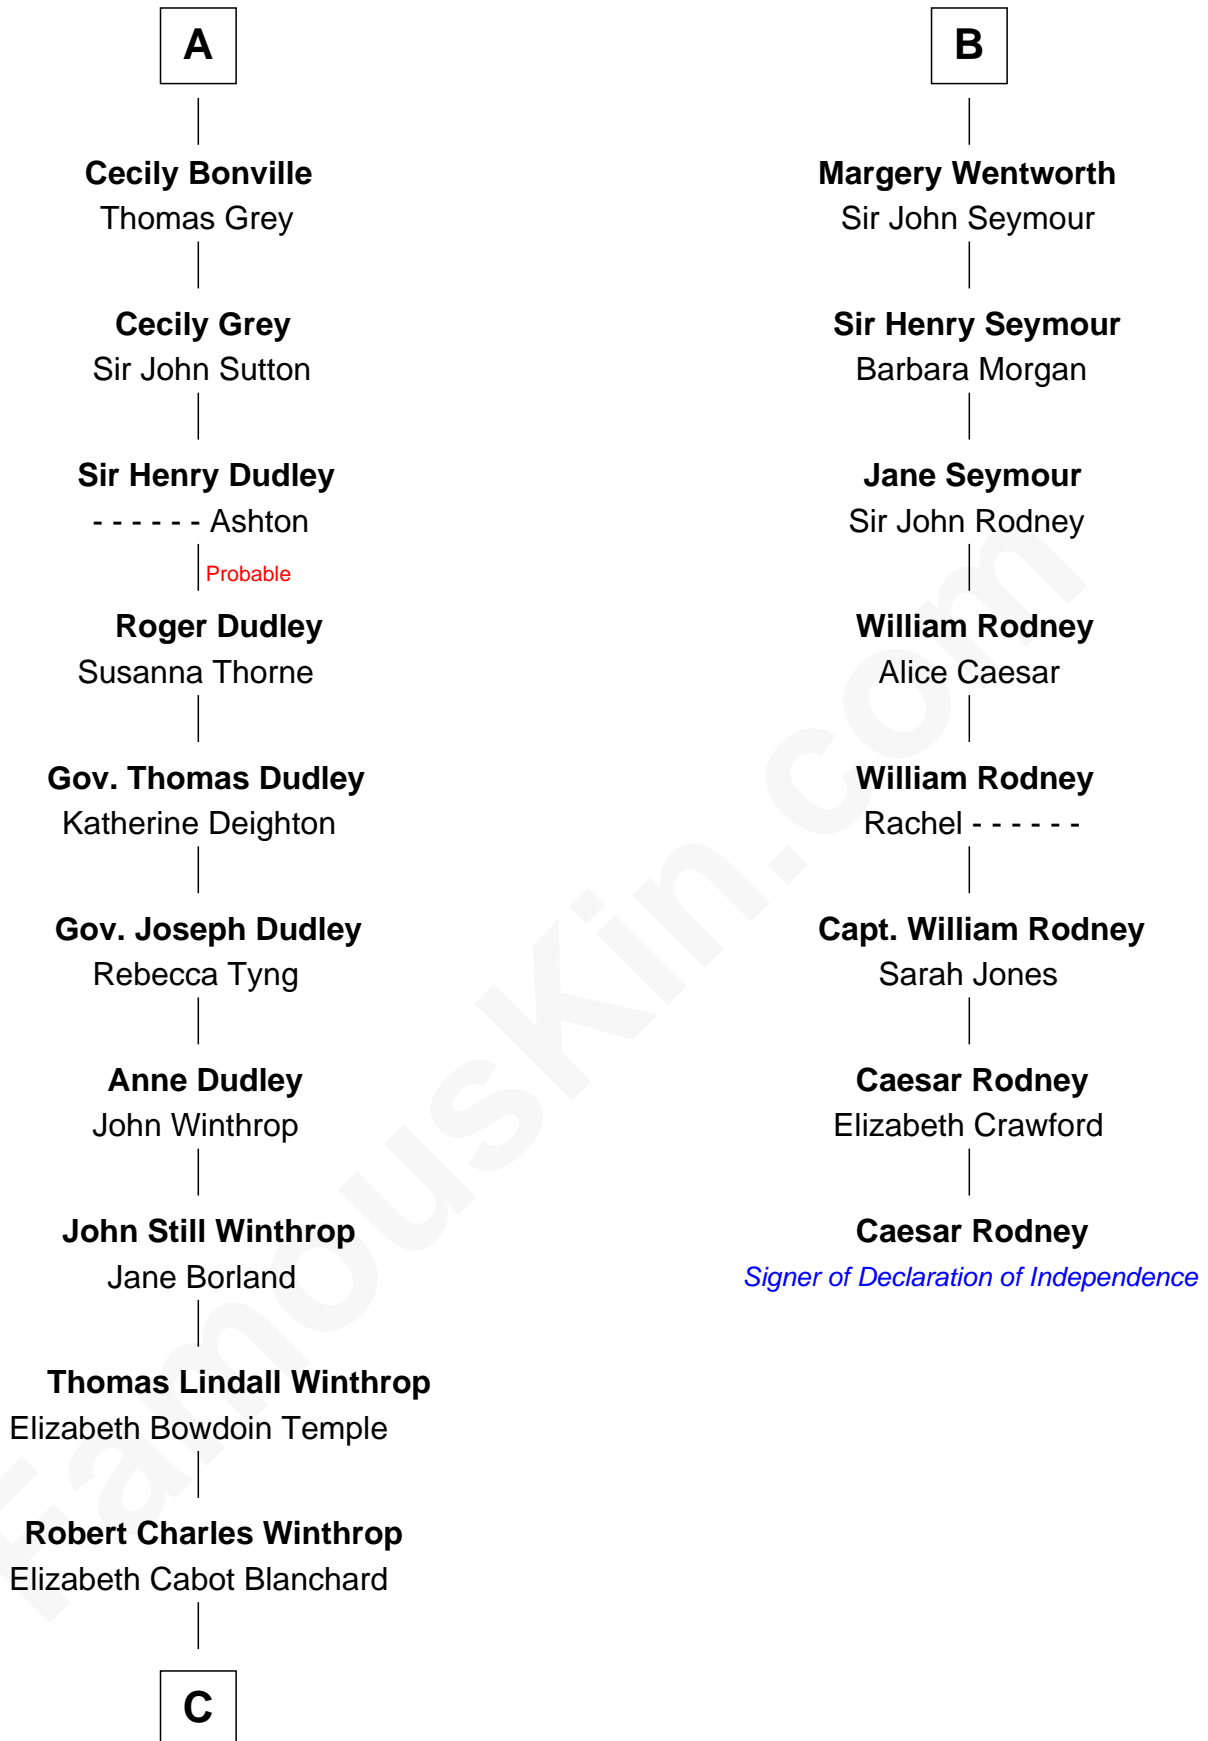

# FamousKin.com Relationship Chart of

**John Kerry**

*68th U.S. Secretary of State*

**14th cousin 6 times removed of**

**Caesar Rodney**

*Signer of the Declaration of Independence*

**Sir John de Verdun**

Eleanor de Bohun

**C**

Robert Charles Winthrop

Elizabeth Mason

Margaret Tyndal Winthrop

James Grant Forbes

Rosemary Isabel Forbes

Richard John Kerry

John Kerry

*68th U.S. Secretary of State*

FamousKin.com