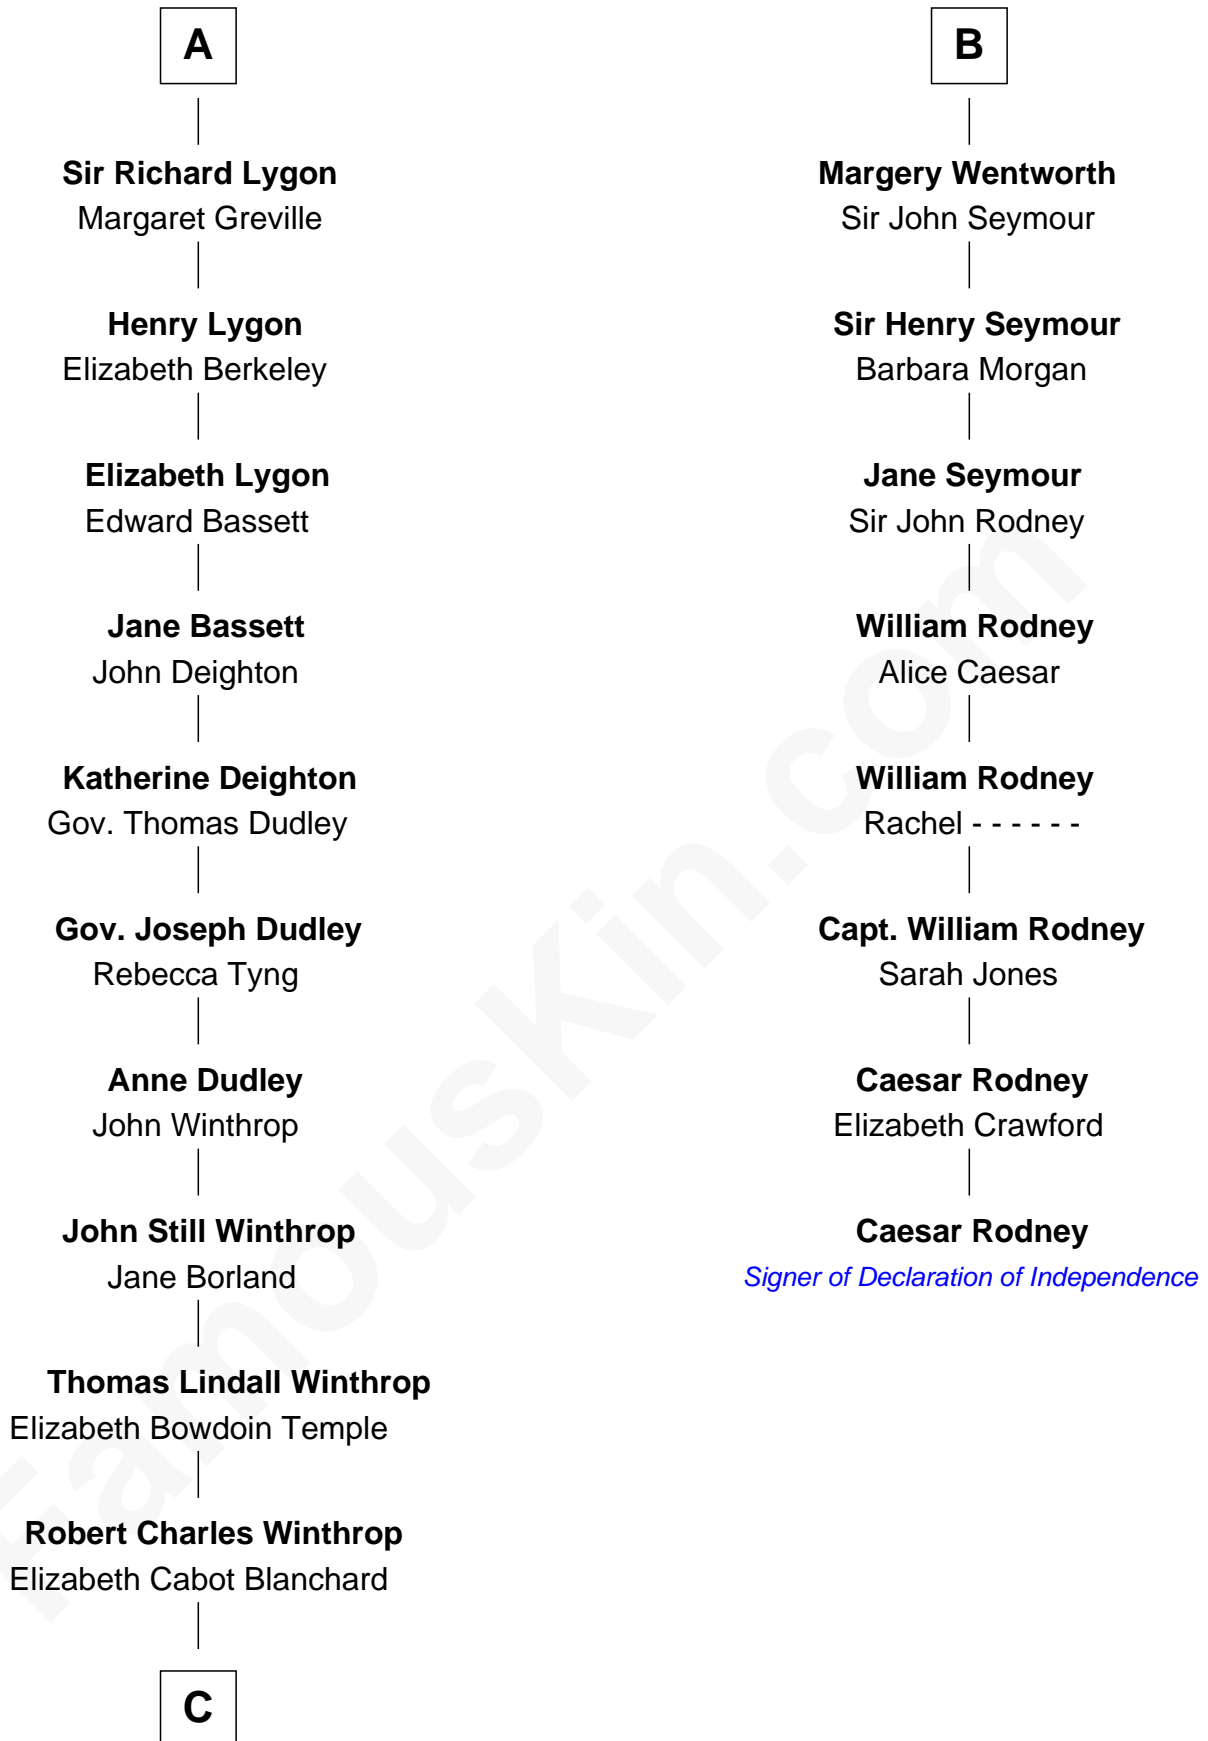

FamousKin.com

Relationship Chart of

John Kerry

68th U.S. Secretary of State

14th cousin 6 times removed of

Caesar Rodney

Signer of the Declaration of Independence

C

Robert Charles Winthrop

Elizabeth Mason

Margaret Tyndal Winthrop

James Grant Forbes

Rosemary Isabel Forbes

Richard John Kerry

John Kerry

68th U.S. Secretary of State