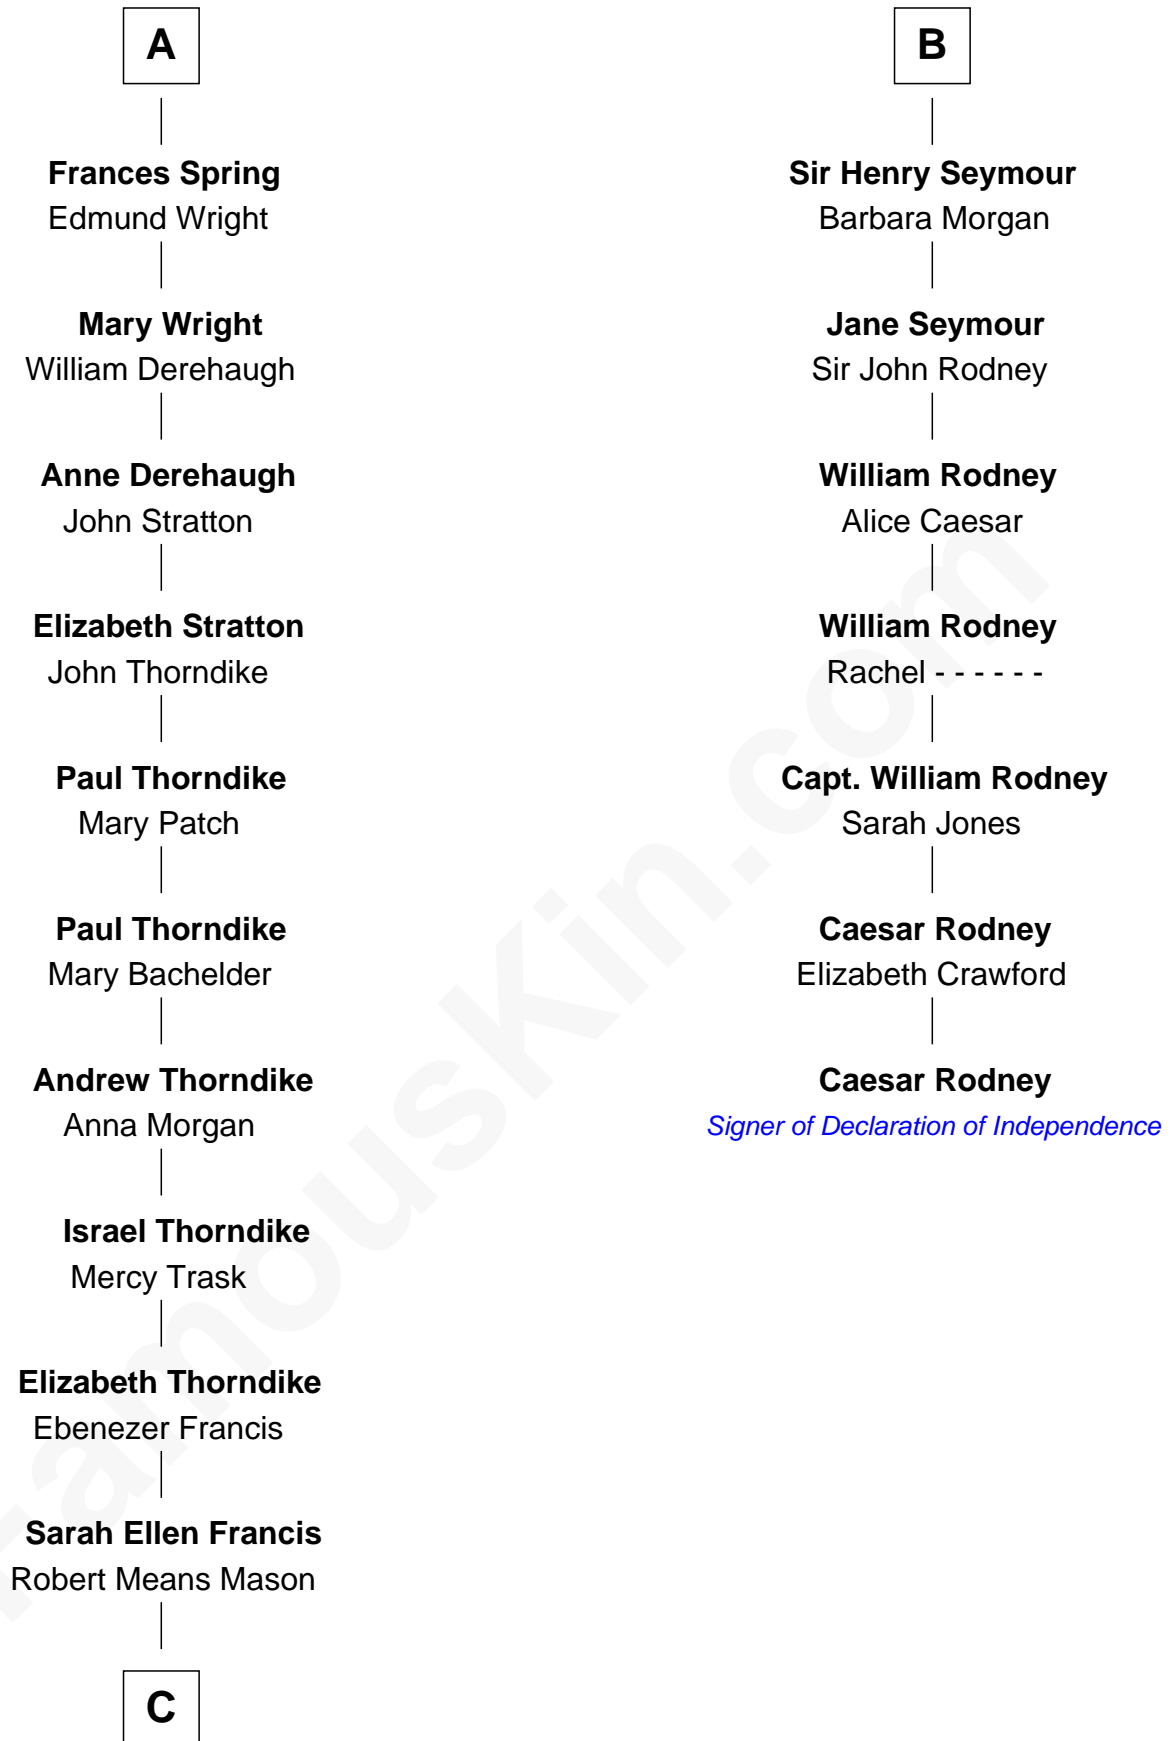

FamousKin.com

Relationship Chart of

John Kerry

68th U.S. Secretary of State

13th cousin 7 times removed of

Caesar Rodney

Signer of the Declaration of Independence

Pain de Tibetot

Agnes de Ros

Sir John de Tibetot
Margaret de Badlesmere

Sir Robert de Tibetot
Margaret Deincourt

Elizabeth de Tibetot
Sir Philip le Despencer

Margery Despencer
Sir Roger Wentworth

Henry Wentworth
Elizabeth Howard

Margery Wentworth
Sir William Waldegrave

Dorothy Waldegrave
Sir John Spring

A

Sir John de Tibetot
Margaret de Badlesmere

Sir Robert de Tibetot
Margaret Deincourt

Elizabeth de Tibetot
Sir Philip le Despencer

Margery Despencer
Sir Roger Wentworth

Sir Philip Wentworth
Mary Clifford

Sir Henry Wentworth
Anne Say

Margery Wentworth
Sir John Seymour

B

C

—
Elizabeth Mason
Robert Charles Winthrop

—
Margaret Tyndal Winthrop
James Grant Forbes