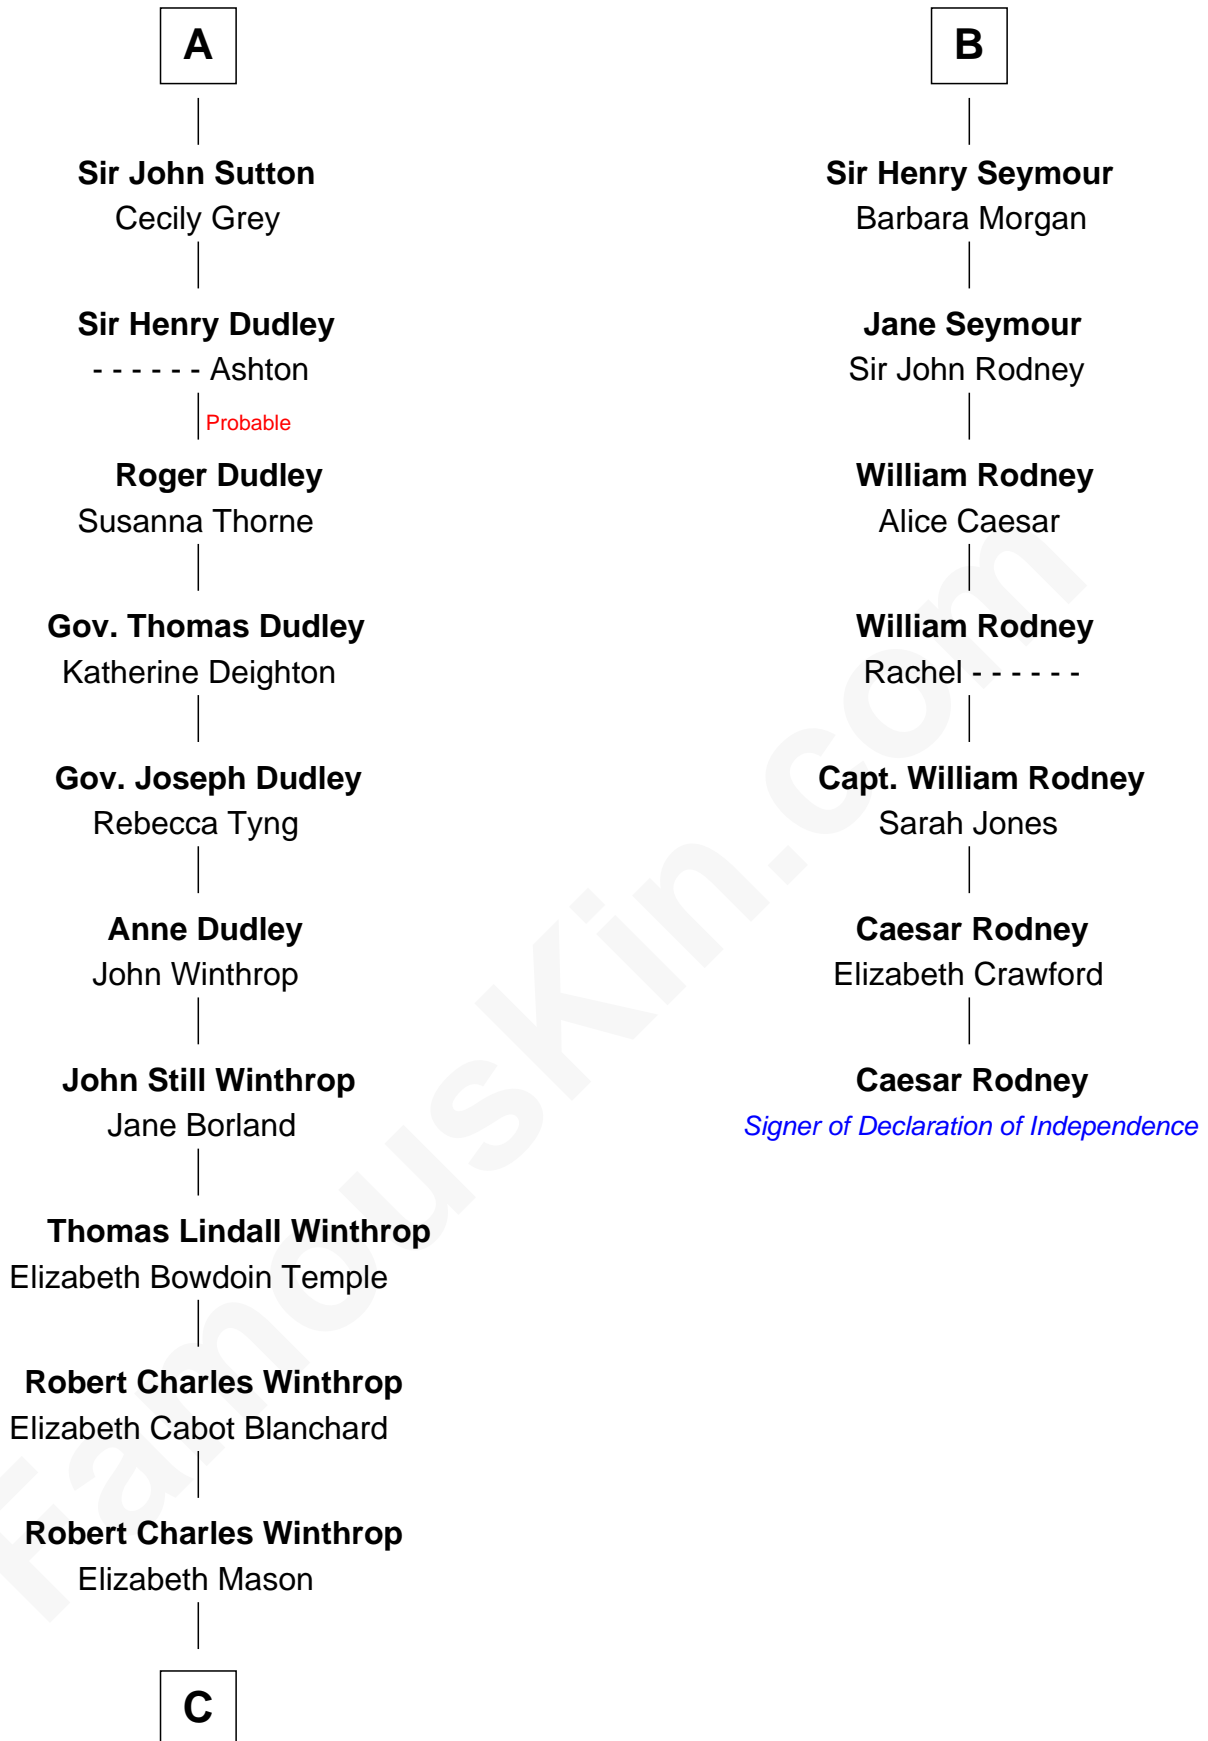

FamousKin.com

Relationship Chart of

John Kerry

68th U.S. Secretary of State

13th cousin 6 times removed of

Caesar Rodney

Signer of the Declaration of Independence

Sir Philip le Despencer

Sir Philip le Despencer

Joan de Cobham

Sir Philip le Despencer

Elizabeth - - - - -

Sir Philip le Despencer

Elizabeth de Tibetot

Margery Despencer

Sir Roger Wentworth

Sir Philip Wentworth

Mary Clifford

Sir Henry Wentworth

Anne Say

Margery Wentworth

Sir John Seymour

B

C

—
Margaret Tyndal Winthrop

James Grant Forbes

—
Rosemary Isabel Forbes

Richard John Kerry

—
John Kerry

68th U.S. Secretary of State

FamousKin.com