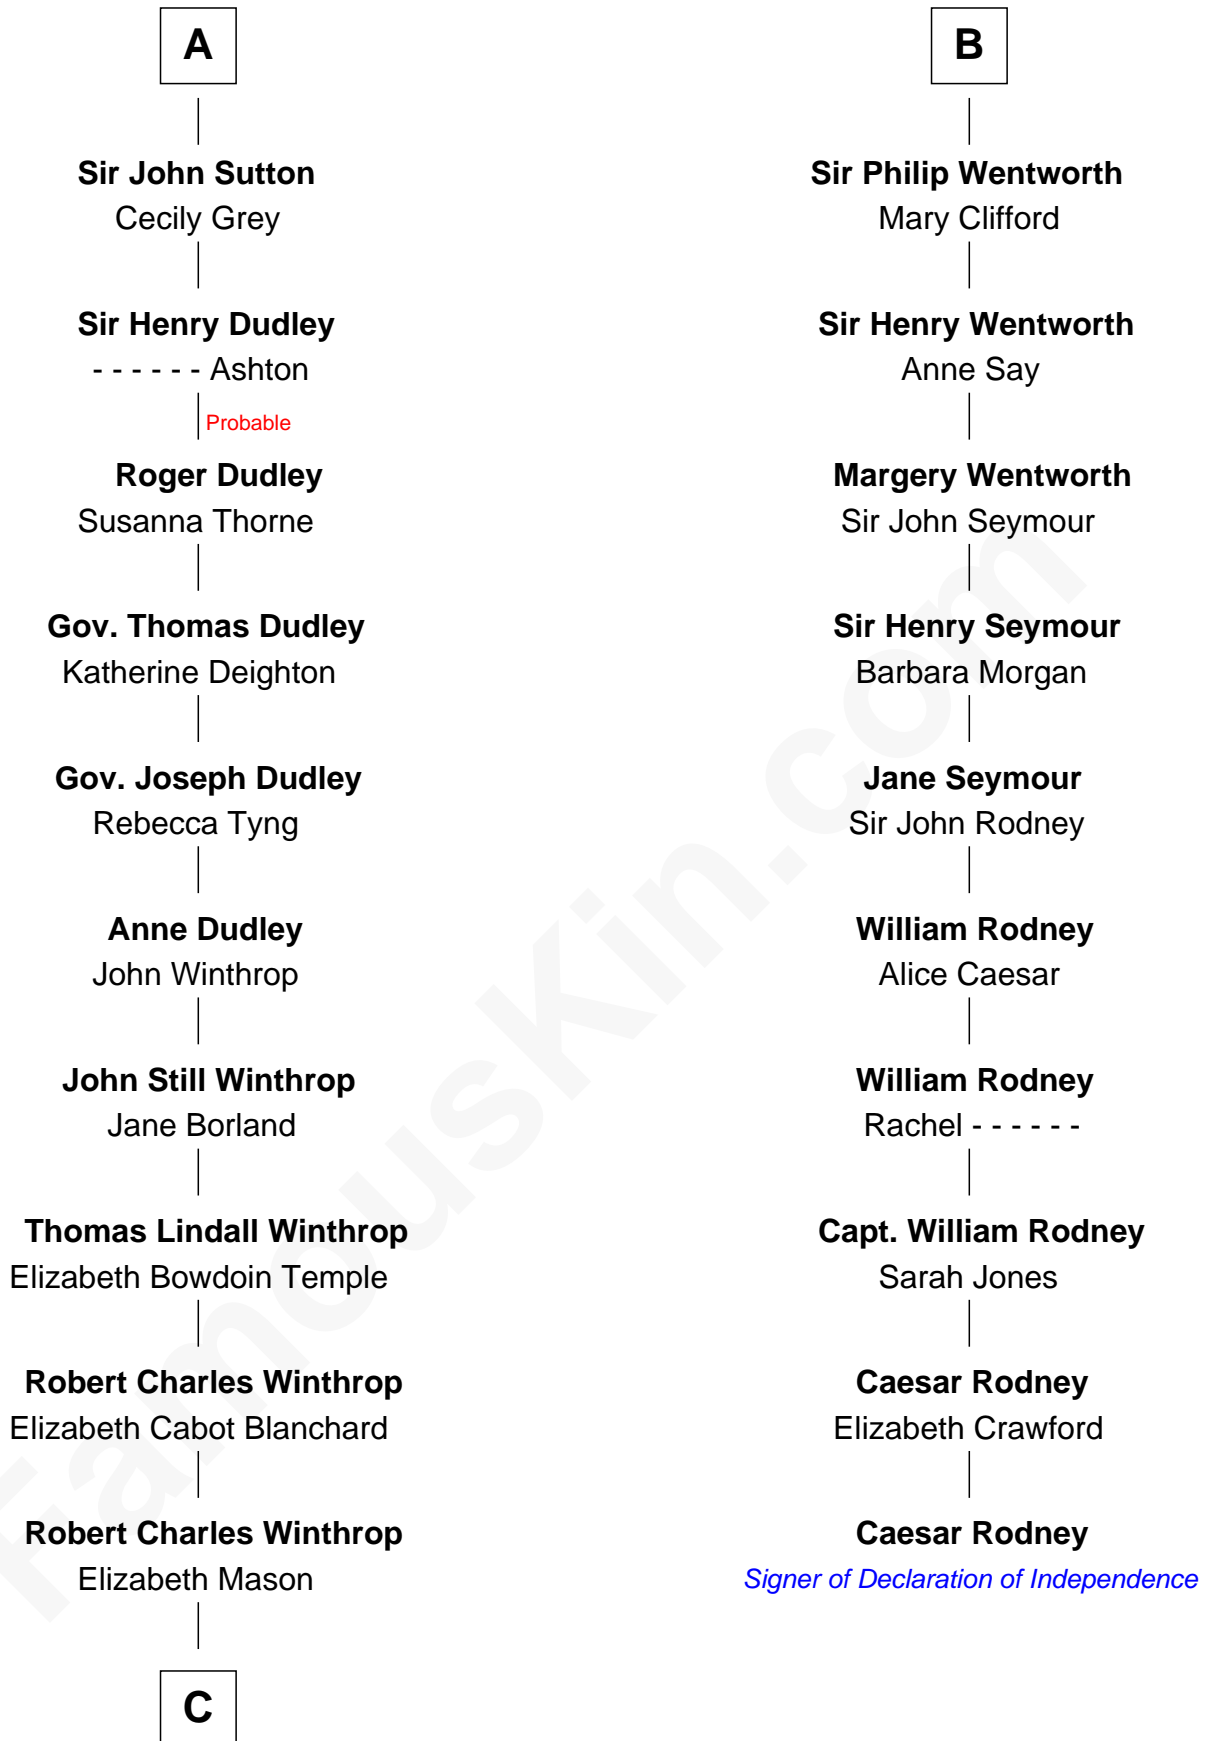

FamousKin.com Relationship Chart of

John Kerry

68th U.S. Secretary of State

16th cousin 3 times removed of

Caesar Rodney

Signer of the Declaration of Independence

Sir William de Ferrers

*with wife
Margaret de Quincy*

John Deincourt

Sir John Berkeley
Elizabeth Betteshorne

Sir William Deincourt
Milicent la Zouche

Elizabeth Berkeley
Sir John Sutton

Margaret Deincourt
Sir Robert de Tibetot

Sir Edmund Sutton
Joyce Tiptoft

Elizabeth de Tibetot
Sir Philip le Despencer

Sir Edward Sutton
Cecily Willoughby

Margery Despencer
Sir Roger Wentworth

A

B

C

—
Margaret Tyndal Winthrop

James Grant Forbes

—
Rosemary Isabel Forbes