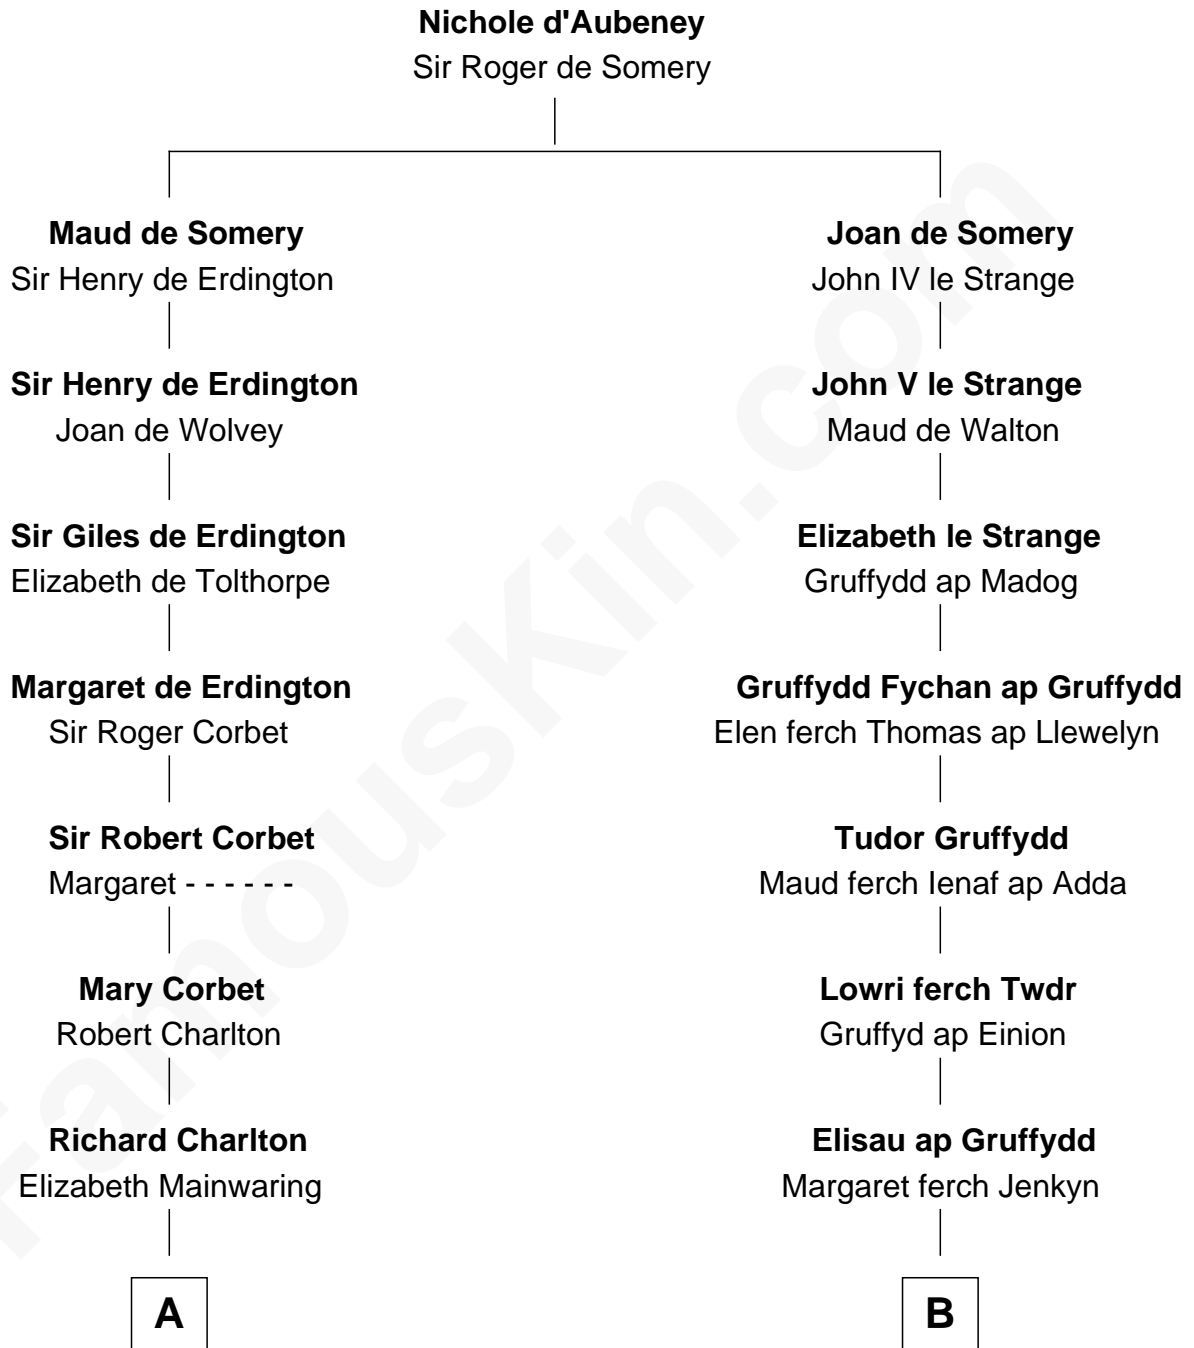

# FamousKin.com Relationship Chart of

**John Kerry**

*68th U.S. Secretary of State*

**12th cousin 9 times removed of**

**Elihu Yale**

*Benefactor and Namesake of Yale College*

**C**

Robert Means Mason

Sarah Ellen Francis

Elizabeth Mason

Robert Charles Winthrop

Margaret Tyndal Winthrop

James Grant Forbes

Rosemary Isabel Forbes

Richard John Kerry

John Kerry