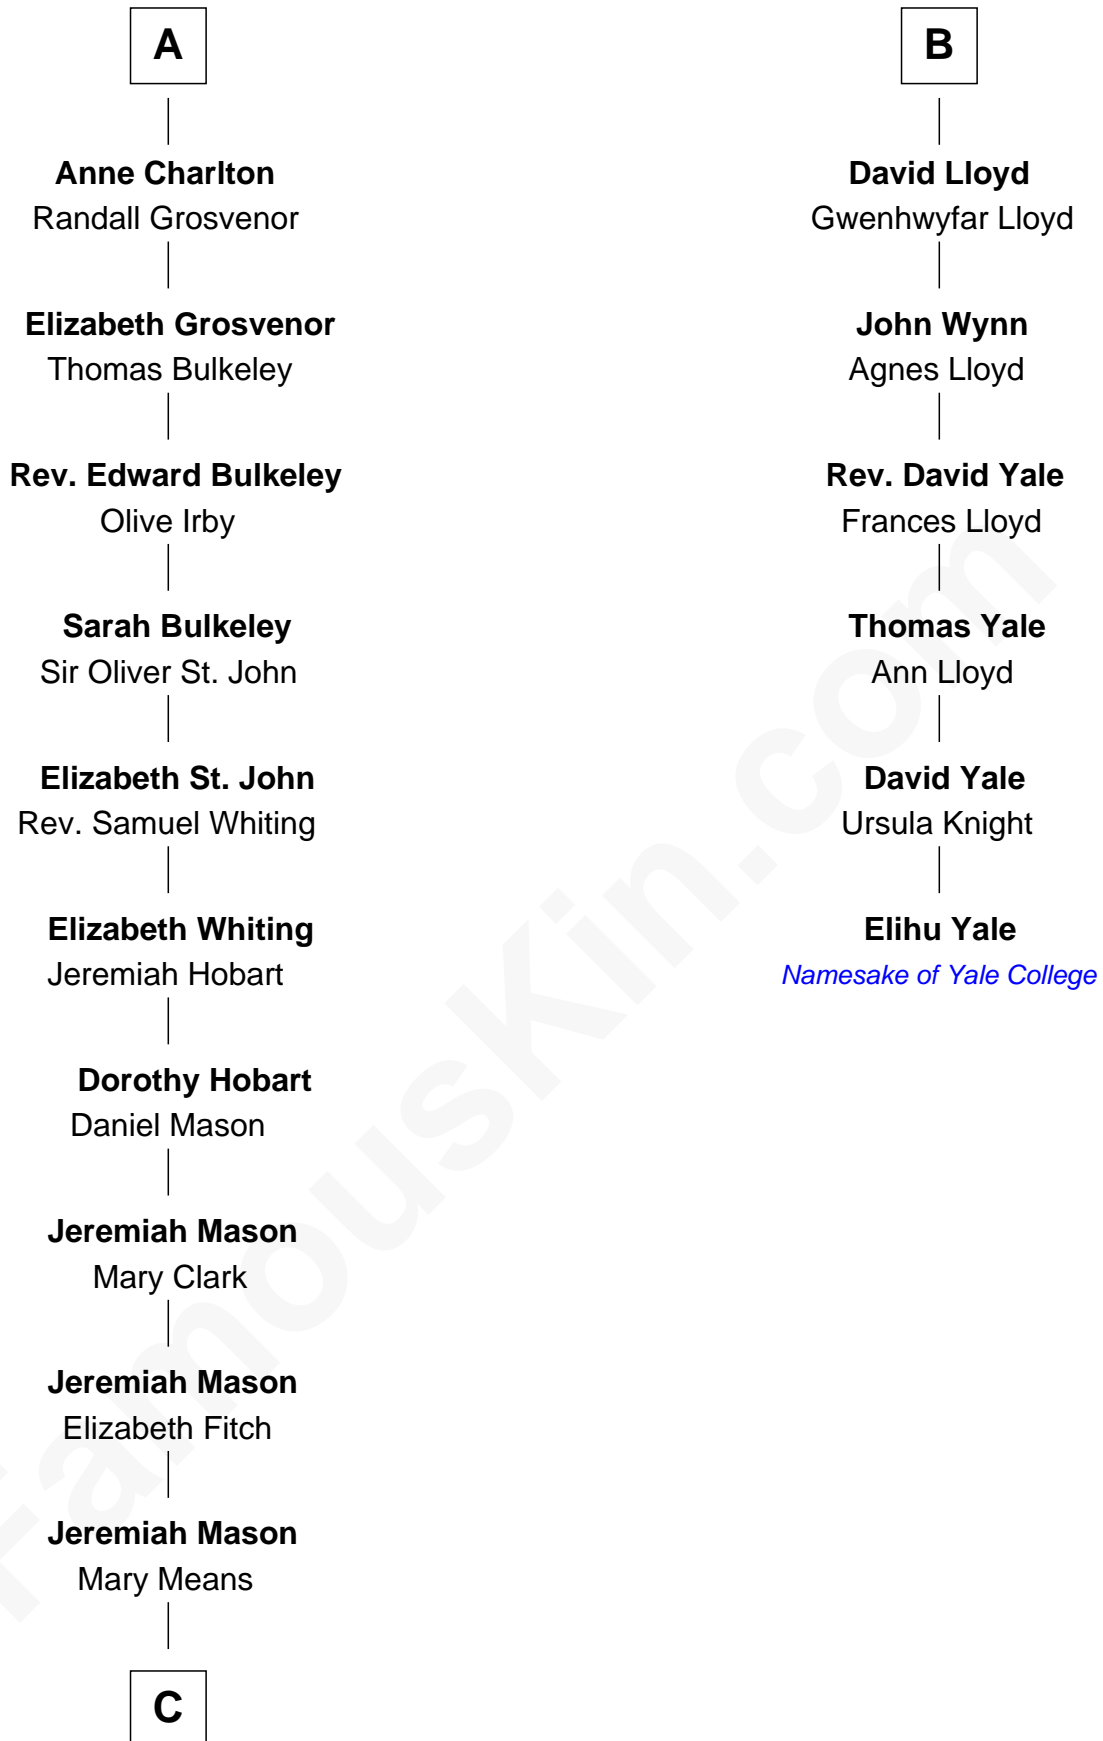

# FamousKin.com Relationship Chart of

**John Kerry**

*68th U.S. Secretary of State*

**12th cousin 9 times removed of**

**Elihu Yale**

*Benefactor and Namesake of Yale College*

**C**

Robert Means Mason

Sarah Ellen Francis

Elizabeth Mason

Robert Charles Winthrop

Margaret Tyndal Winthrop

James Grant Forbes

Rosemary Isabel Forbes

Richard John Kerry

John Kerry