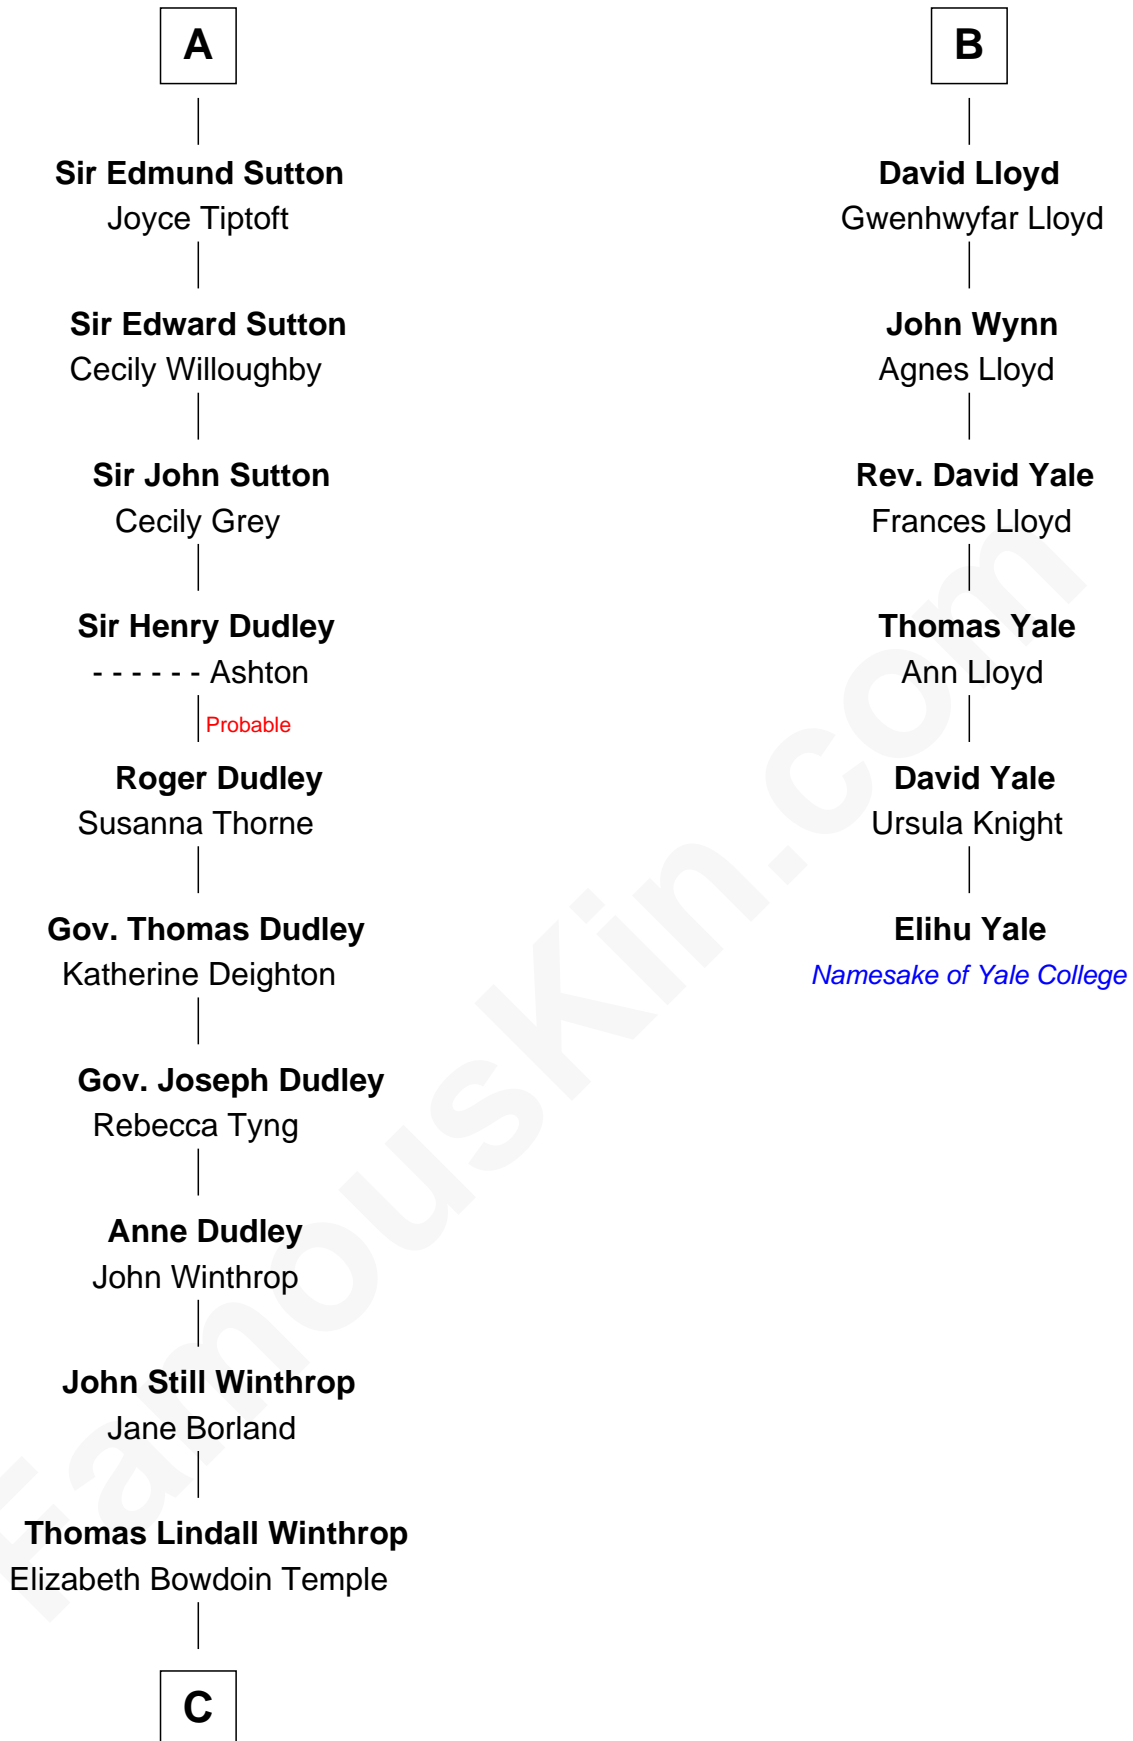

FamousKin.com Relationship Chart of

John Kerry

68th U.S. Secretary of State

12th cousin 9 times removed of

Elihu Yale

Benefactor and Namesake of Yale College

C

Robert Charles Winthrop
Elizabeth Cabot Blanchard

Robert Charles Winthrop
Elizabeth Mason

Margaret Tyndal Winthrop
James Grant Forbes

Rosemary Isabel Forbes
Richard John Kerry

John Kerry
68th U.S. Secretary of State

FamousKin.com