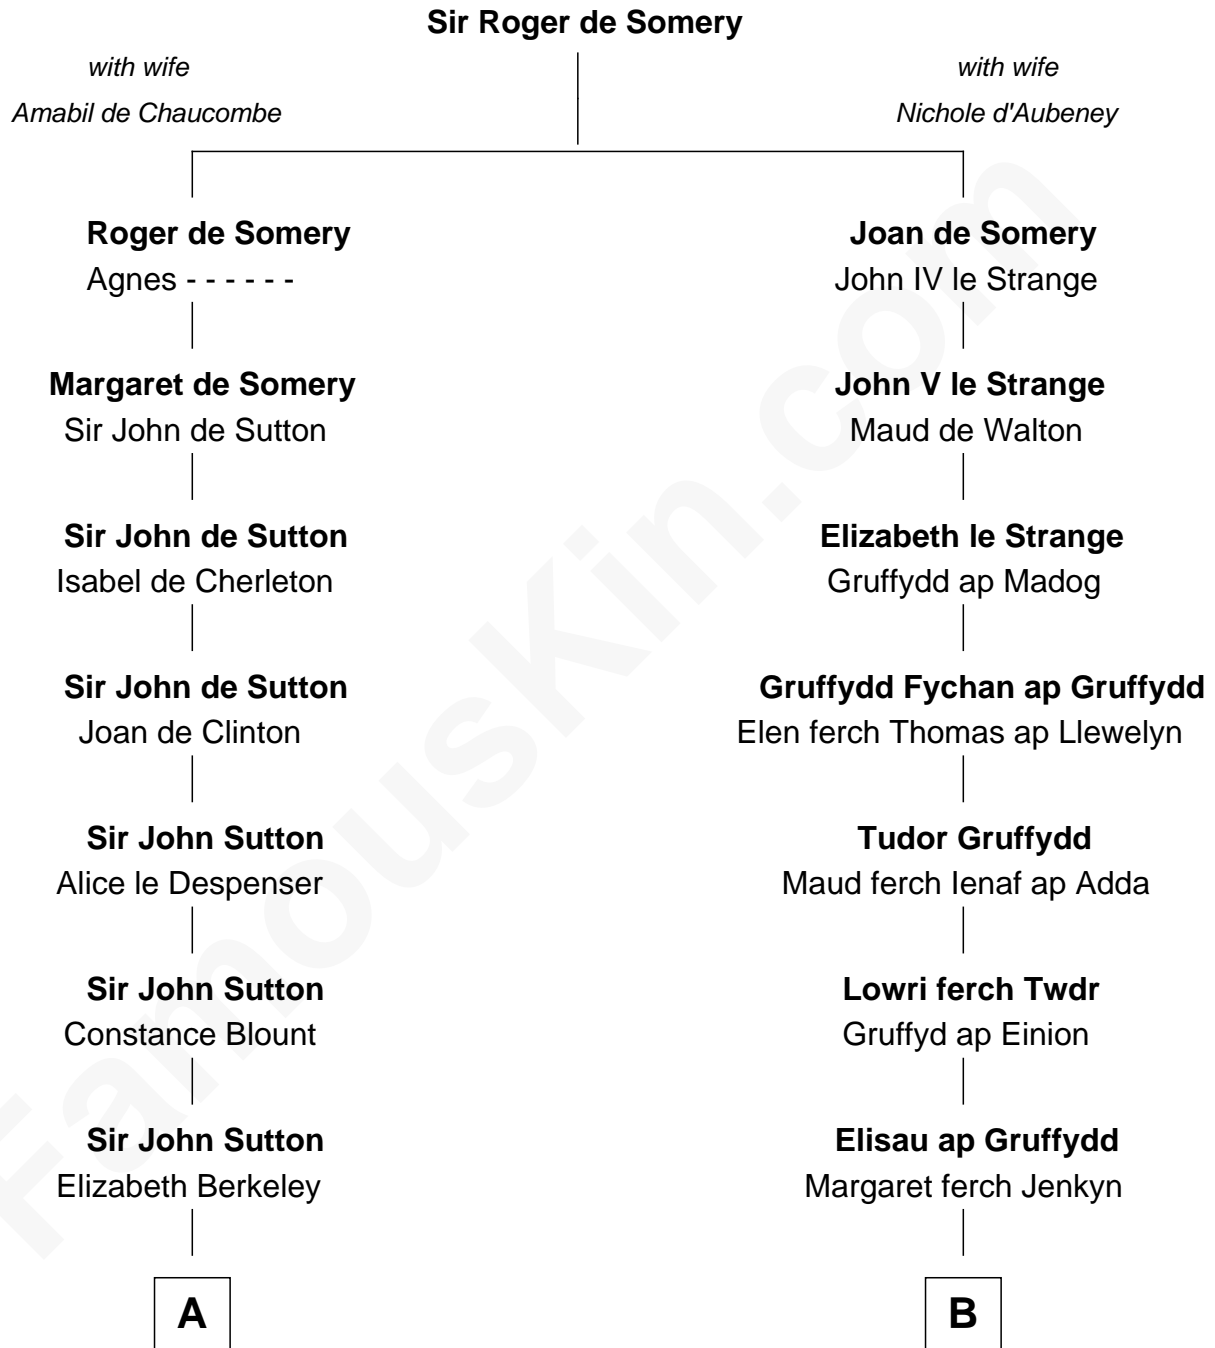

FamousKin.com Relationship Chart of

John Kerry

68th U.S. Secretary of State

12th cousin 9 times removed of

Elihu Yale

Benefactor and Namesake of Yale College

C

Robert Charles Winthrop
Elizabeth Cabot Blanchard

Robert Charles Winthrop
Elizabeth Mason

Margaret Tyndal Winthrop
James Grant Forbes

Rosemary Isabel Forbes
Richard John Kerry

John Kerry
68th U.S. Secretary of State

FamousKin.com