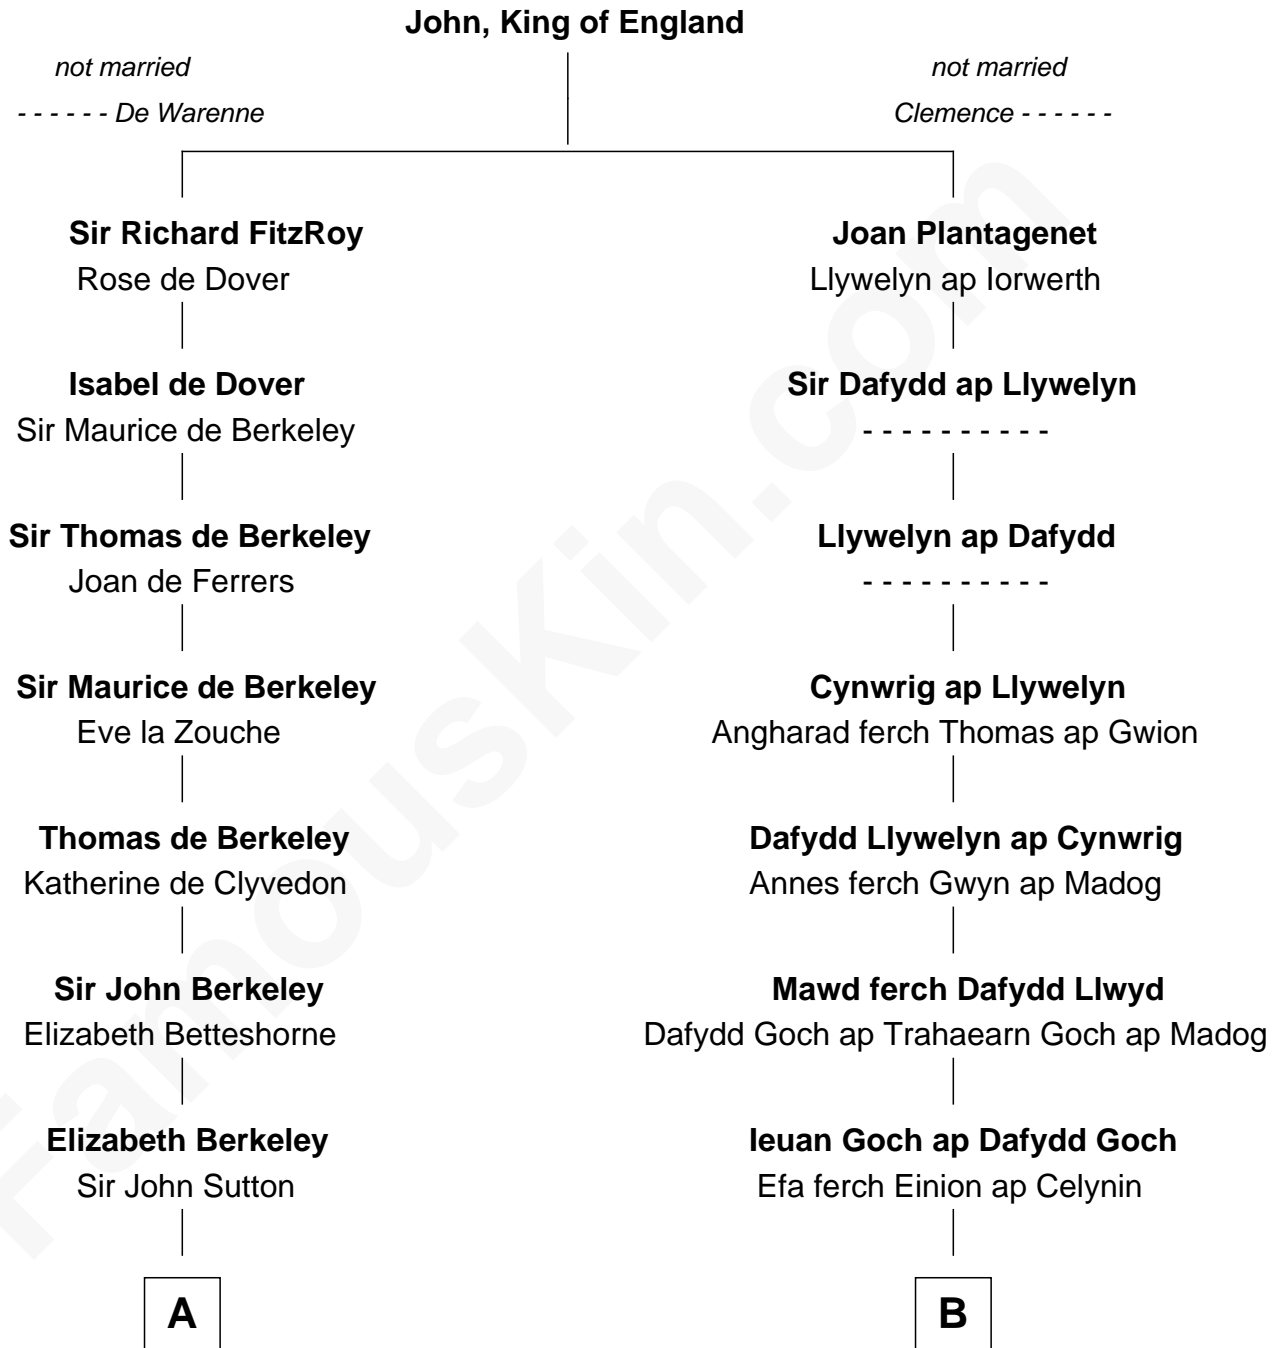

FamousKin.com Relationship Chart of

John Kerry

68th U.S. Secretary of State

17th cousin 4 times removed of

Elihu Yale

Benefactor and Namesake of Yale College

C

Robert Charles Winthrop
Elizabeth Cabot Blanchard

Robert Charles Winthrop
Elizabeth Mason

Margaret Tyndal Winthrop
James Grant Forbes

Rosemary Isabel Forbes
Richard John Kerry

John Kerry
68th U.S. Secretary of State

FamousKin.com