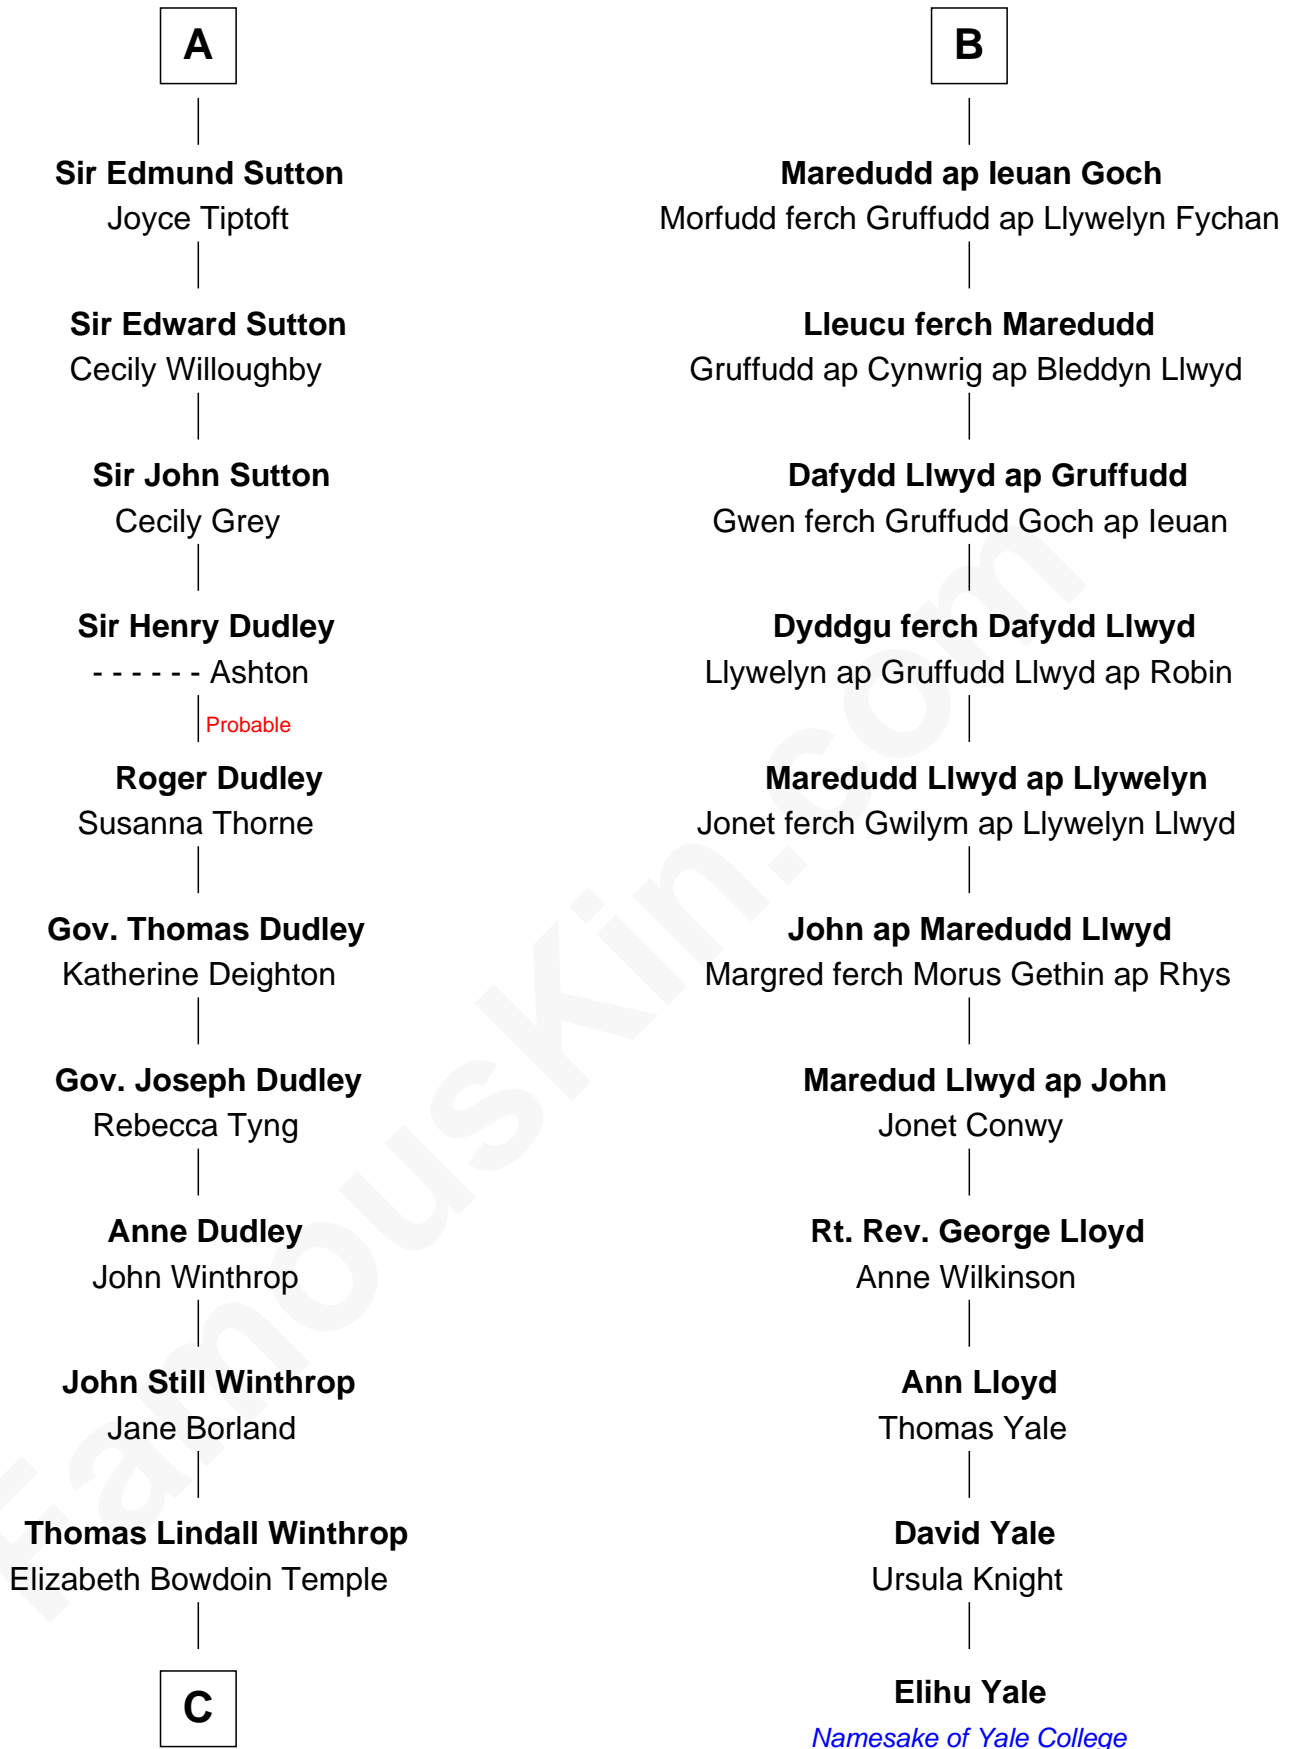

FamousKin.com Relationship Chart of

John Kerry

68th U.S. Secretary of State

17th cousin 4 times removed of

Elihu Yale

Benefactor and Namesake of Yale College

C

Robert Charles Winthrop
Elizabeth Cabot Blanchard

Robert Charles Winthrop
Elizabeth Mason

Margaret Tyndal Winthrop
James Grant Forbes

Rosemary Isabel Forbes
Richard John Kerry

John Kerry
68th U.S. Secretary of State

FamousKin.com