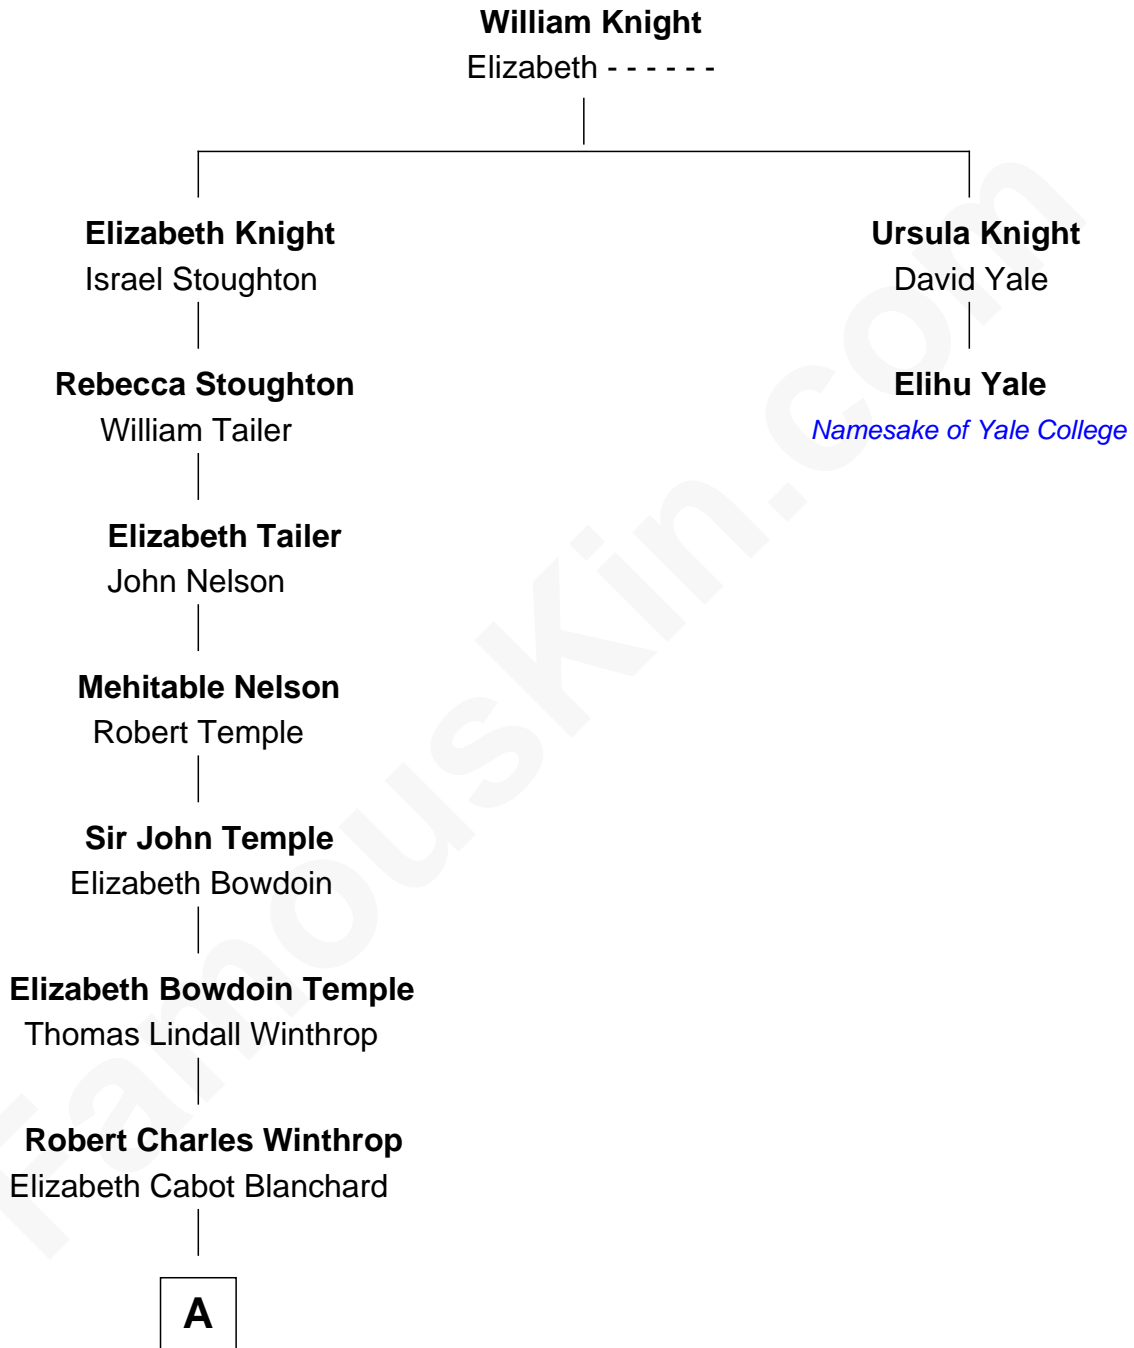

FamousKin.com Relationship Chart of

John Kerry

68th U.S. Secretary of State

1st cousin 9 times removed of

Elihu Yale

Benefactor and Namesake of Yale College

A

Robert Charles Winthrop

Elizabeth Mason

Margaret Tyndal Winthrop

James Grant Forbes

Rosemary Isabel Forbes

Richard John Kerry

John Kerry

68th U.S. Secretary of State

FamousKin.com