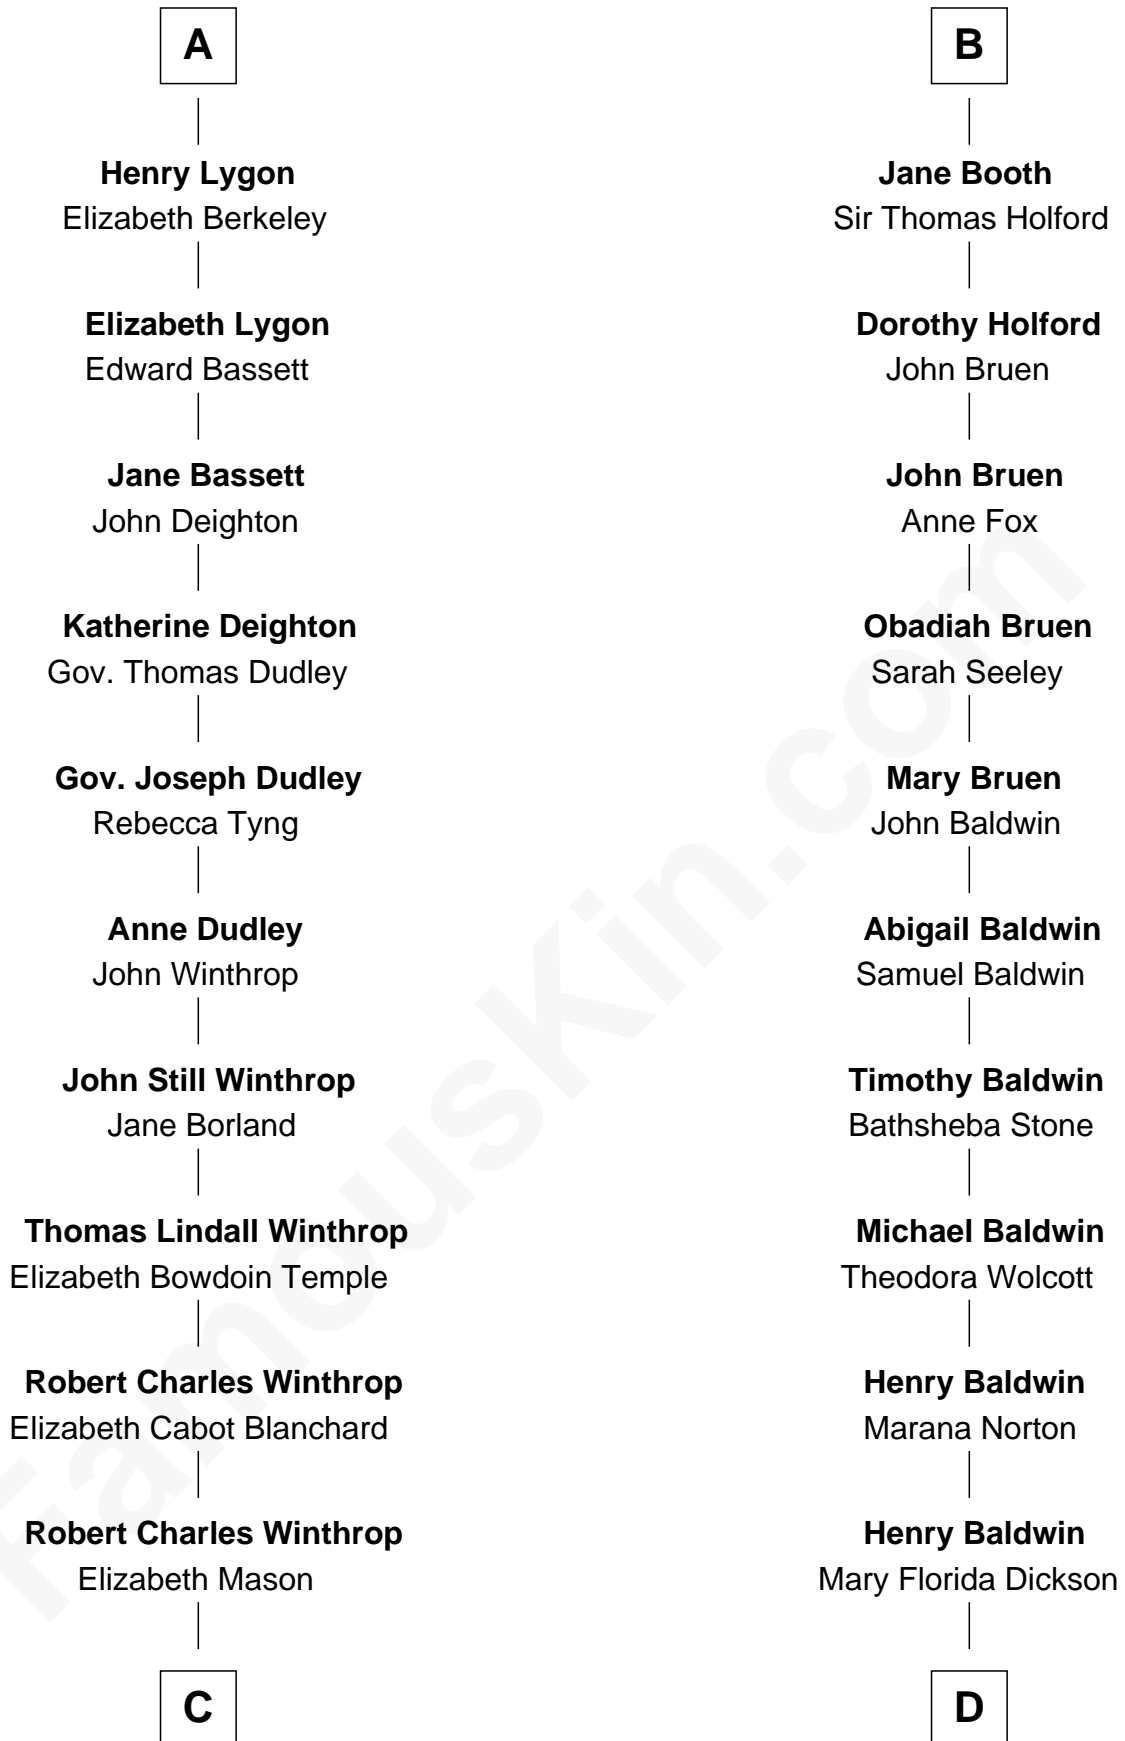

FamousKin.com Relationship Chart of

John Kerry

68th U.S. Secretary of State

19th cousin 2 times removed of

Christopher Reeve

Movie Actor

Katherine de Hastang

Ralph de Stafford

C

Margaret Tyndal Winthrop

James Grant Forbes

Rosemary Isabel Forbes

Richard John Kerry

John Kerry

68th U.S. Secretary of State

D