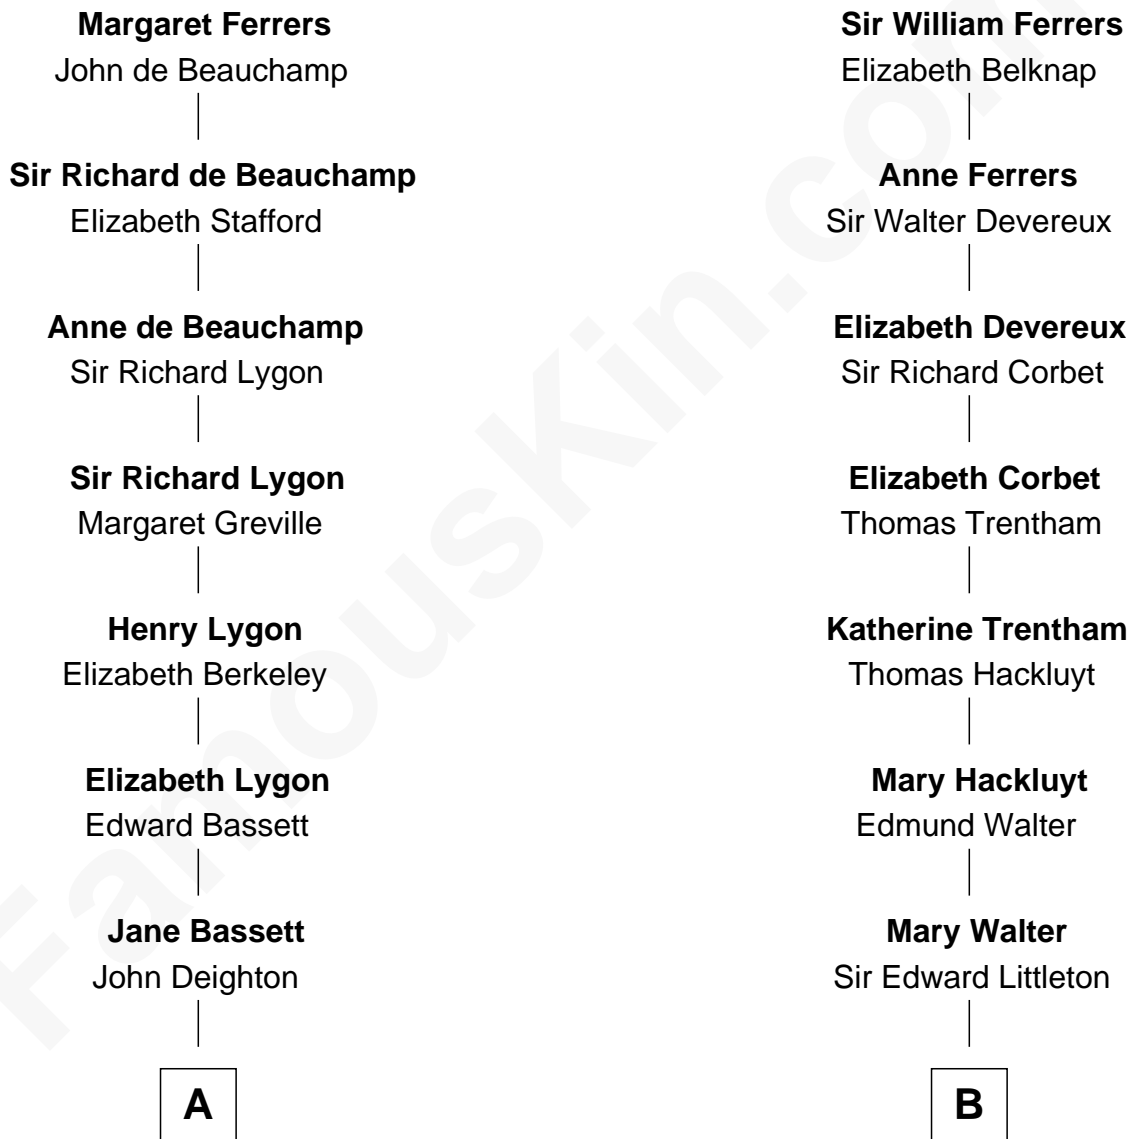

FamousKin.com Relationship Chart of

John Kerry

68th U.S. Secretary of State

16th cousin 2 times removed of

Christopher Reeve

Movie Actor

Sir Edmund Ferrers

Ellen Roche