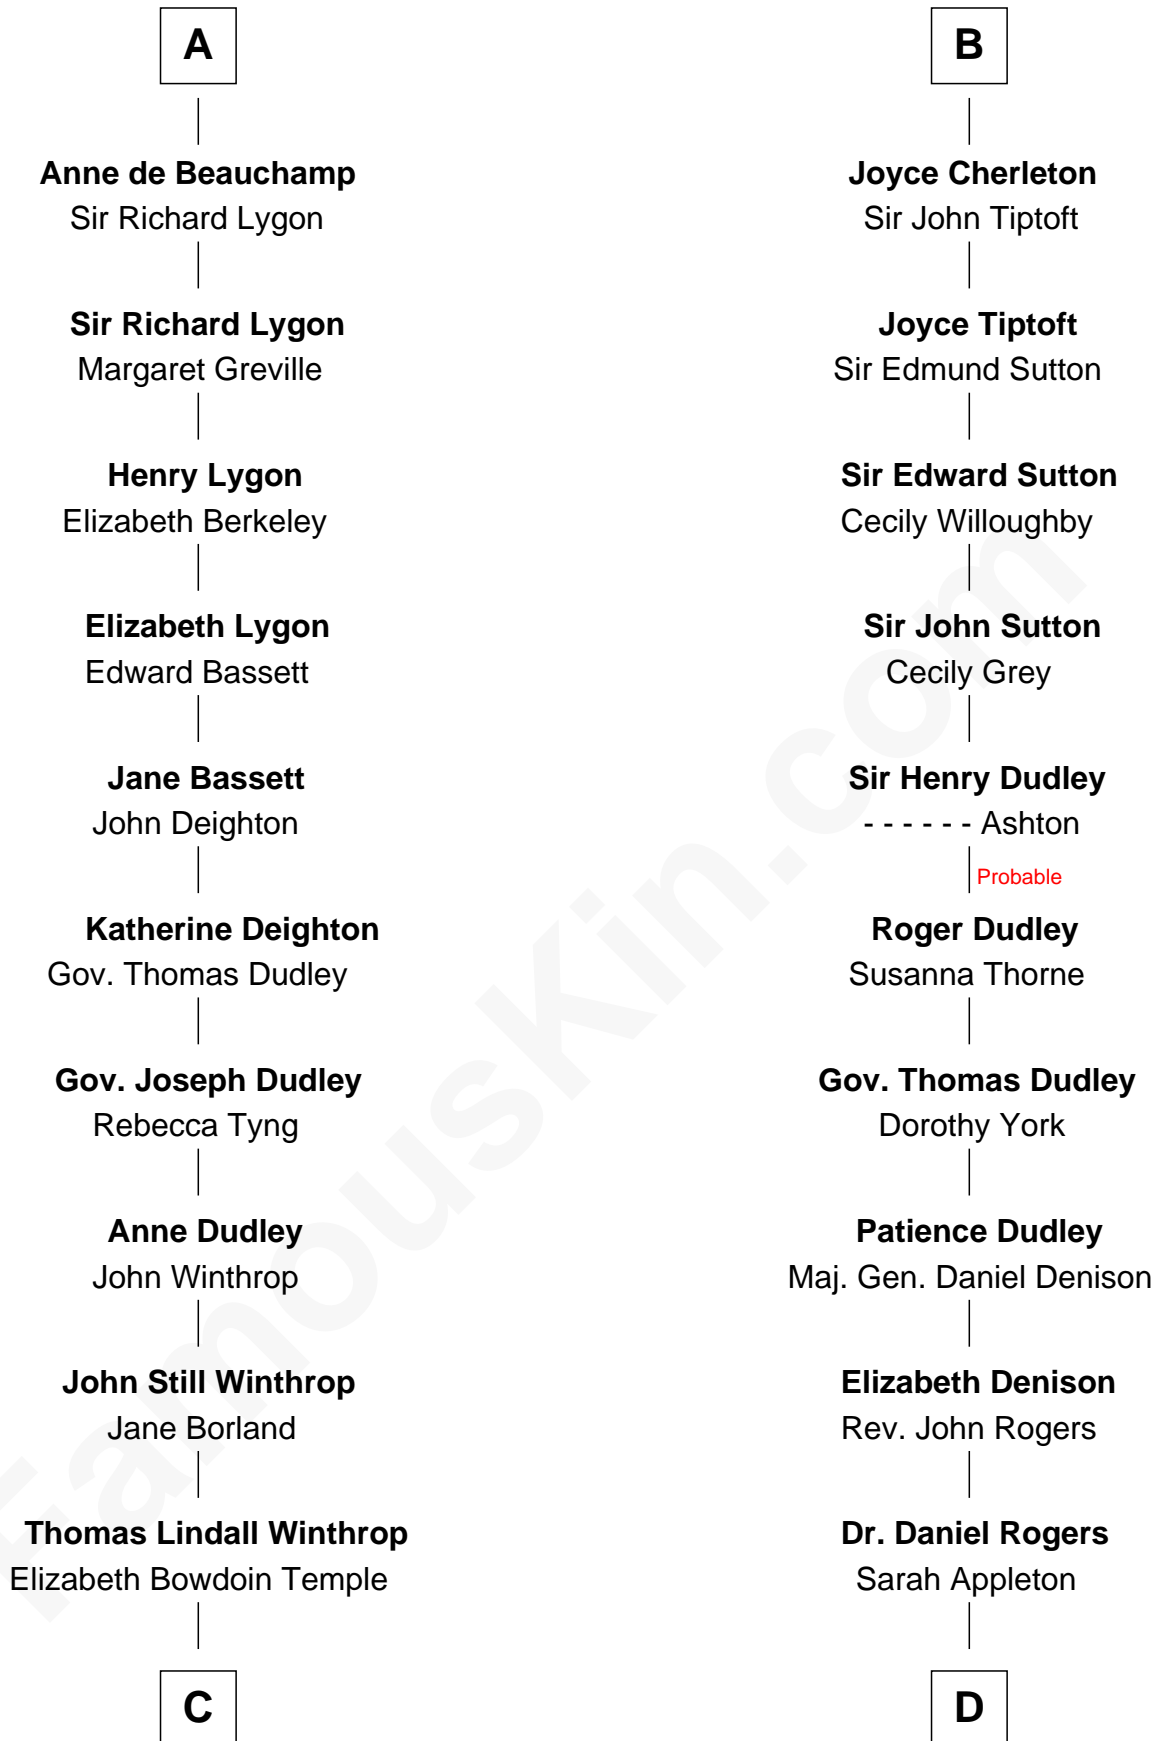

FamousKin.com Relationship Chart of

John Kerry

68th U.S. Secretary of State

21st cousin of

Colonel Robert Gould Shaw

U.S. Civil War leader of film "Glory" fame

William Mauduit
Alice de Newburgh

Isabel Mauduit
Sir William de Beauchamp

A

Isabel Mauduit
Sir William de Beauchamp

William de Beauchamp
Maud FitzJohn

Isabella de Beauchamp
Sir Patrick de Chaworth

Maud de Chaworth
Henry Plantagenet

Eleanor Plantagenet
Richard Fitzalan

Alice Fitzalan
Sir Thomas de Holand

Eleanor Holand
Edward Cherleton

B

C

Robert Charles Winthrop
Elizabeth Cabot Blanchard

Robert Charles Winthrop
Elizabeth Mason

Margaret Tyndal Winthrop
James Grant Forbes

Rosemary Isabel Forbes
Richard John Kerry

John Kerry
68th U.S. Secretary of State

D

Rev. Daniel Rogers
Elizabeth Ruggles

Sarah Rogers
Samuel Parkman

Elizabeth Willard Parkman
Robert Gould Shaw

Francis George Shaw
Sarah Blake Sturgis

Colonel Robert Gould Shaw
Main character in film "Glory"